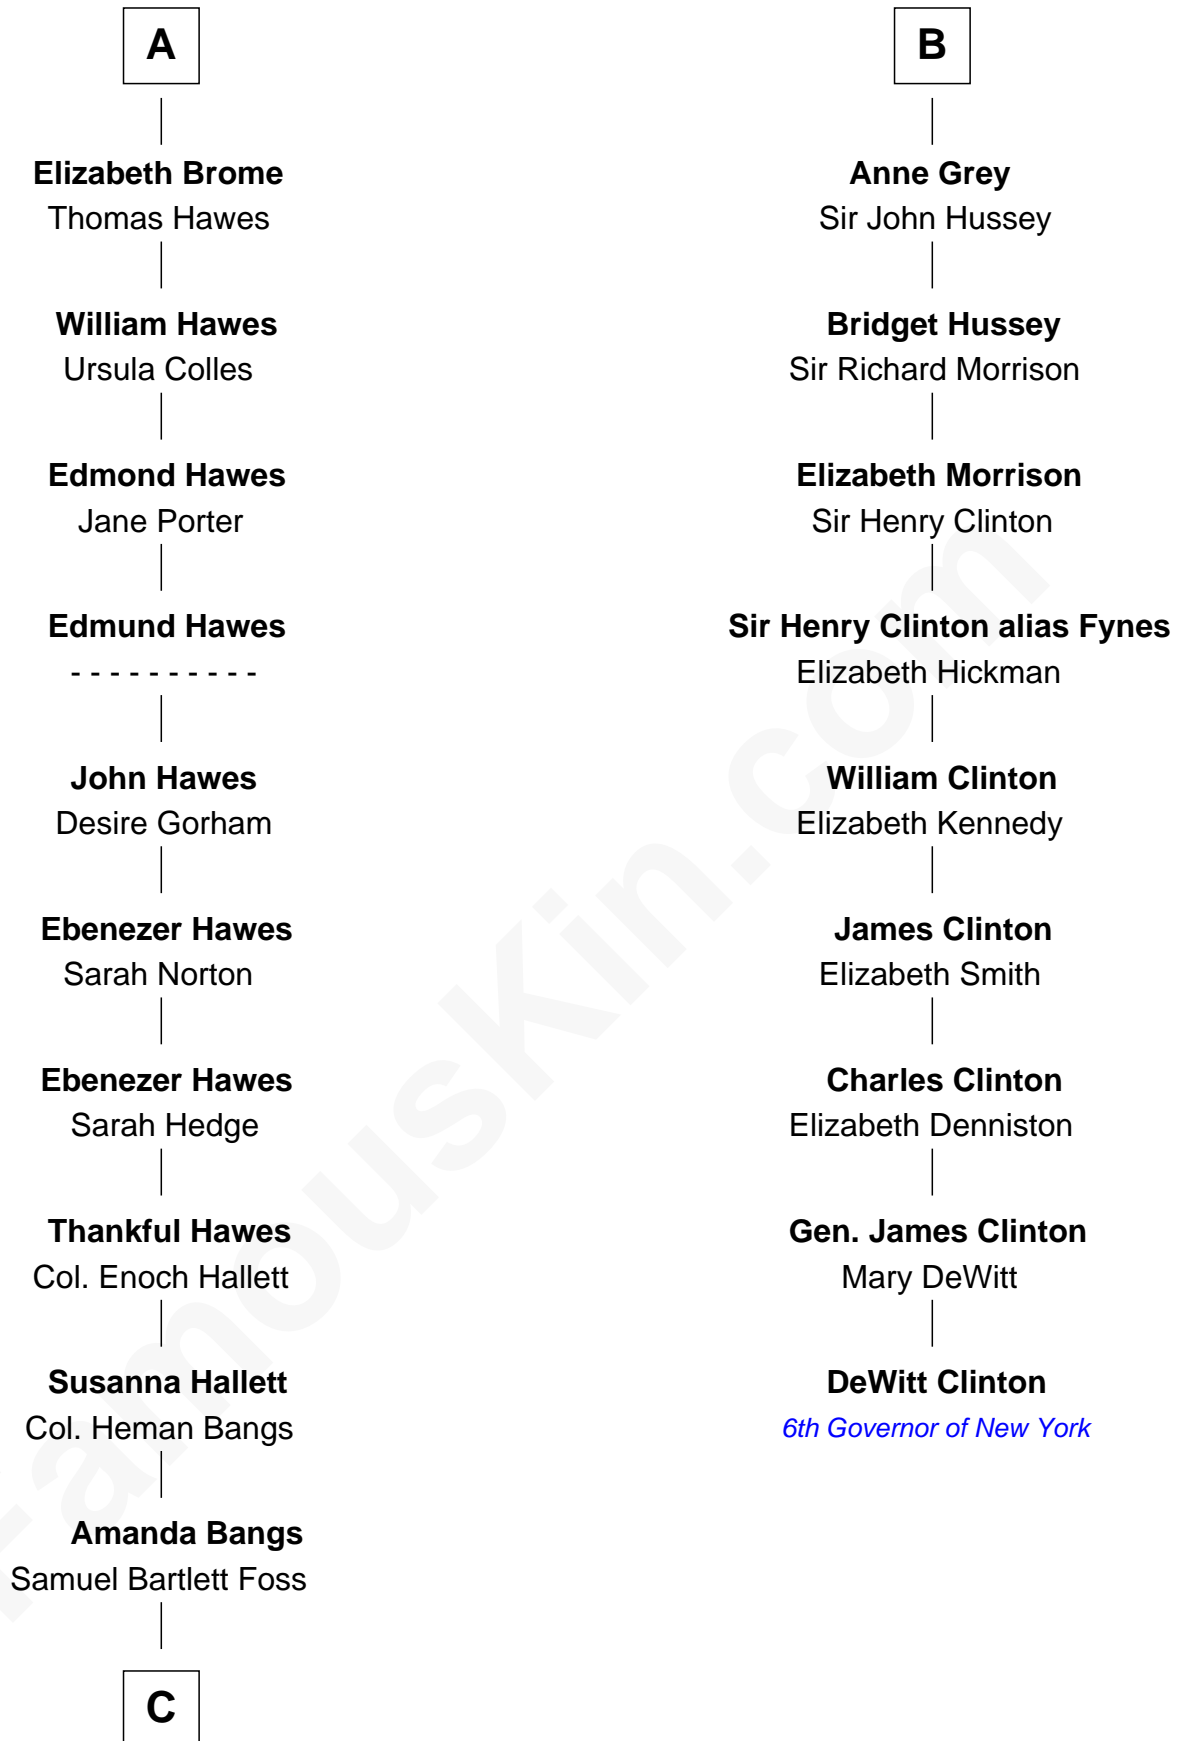

FamousKin.com

Relationship Chart of Eugene Foss

45th Governor of Massachusetts

15th cousin 3 times removed of

DeWitt Clinton

6th Governor of New York

Sir Robert de Ros

Isabel de Aubeney

C

George Edmund Foss

Marcia Cordelia Noble

Eugene Foss

45th Governor of Massachusetts

FamousKin.com