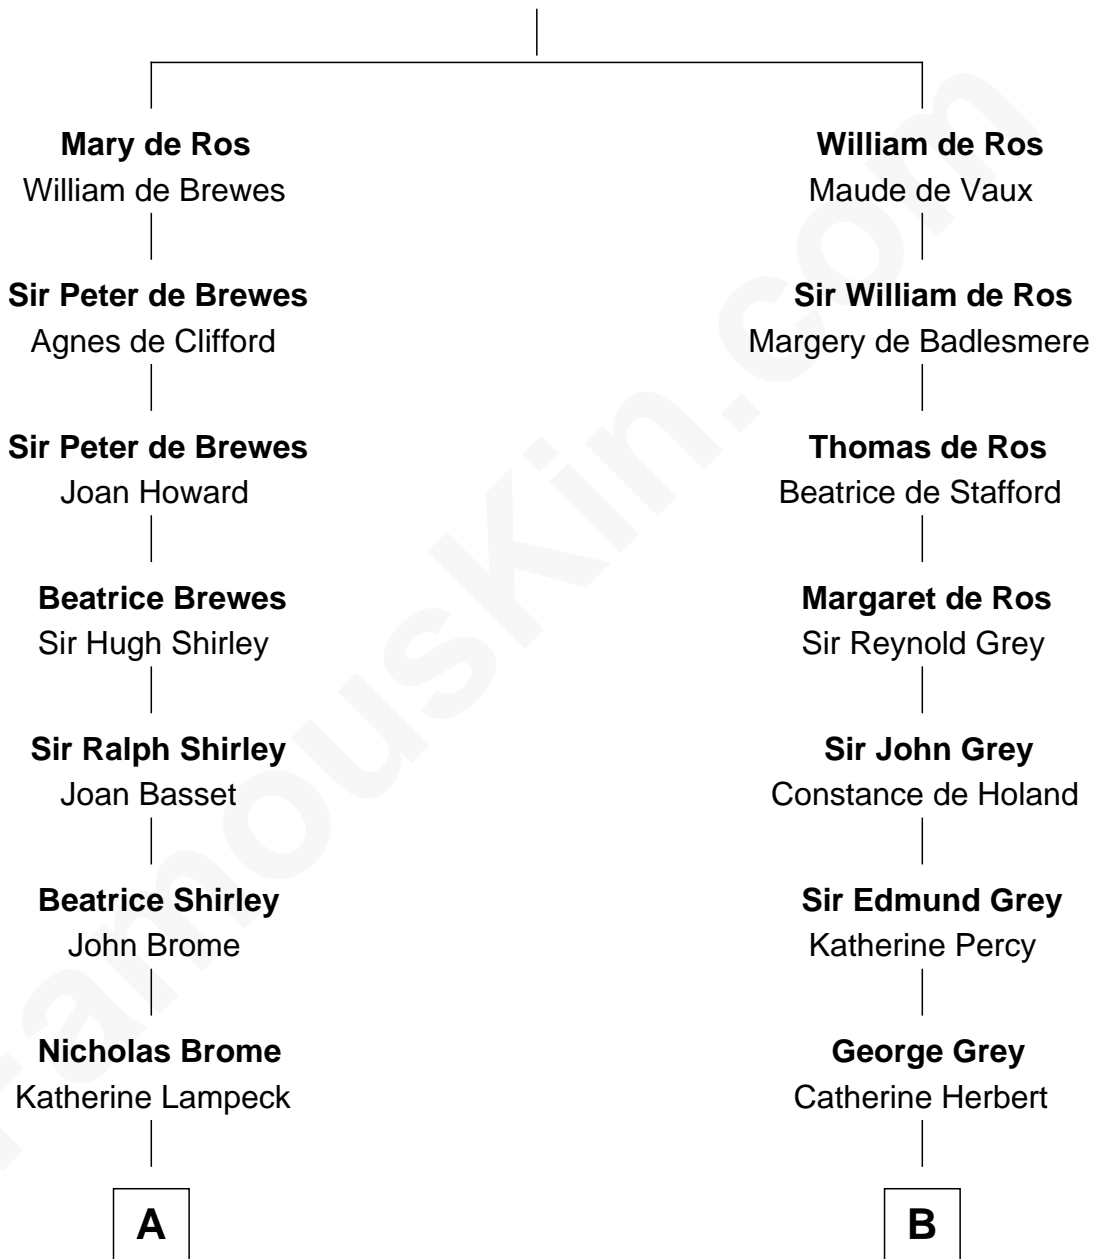

FamousKin.com

Relationship Chart of Eugene Foss

45th Governor of Massachusetts

15th cousin 3 times removed of

DeWitt Clinton

6th Governor of New York

Sir Robert de Ros

Isabel de Aubeney

C

George Edmund Foss

Marcia Cordelia Noble

Eugene Foss

45th Governor of Massachusetts

FamousKin.com