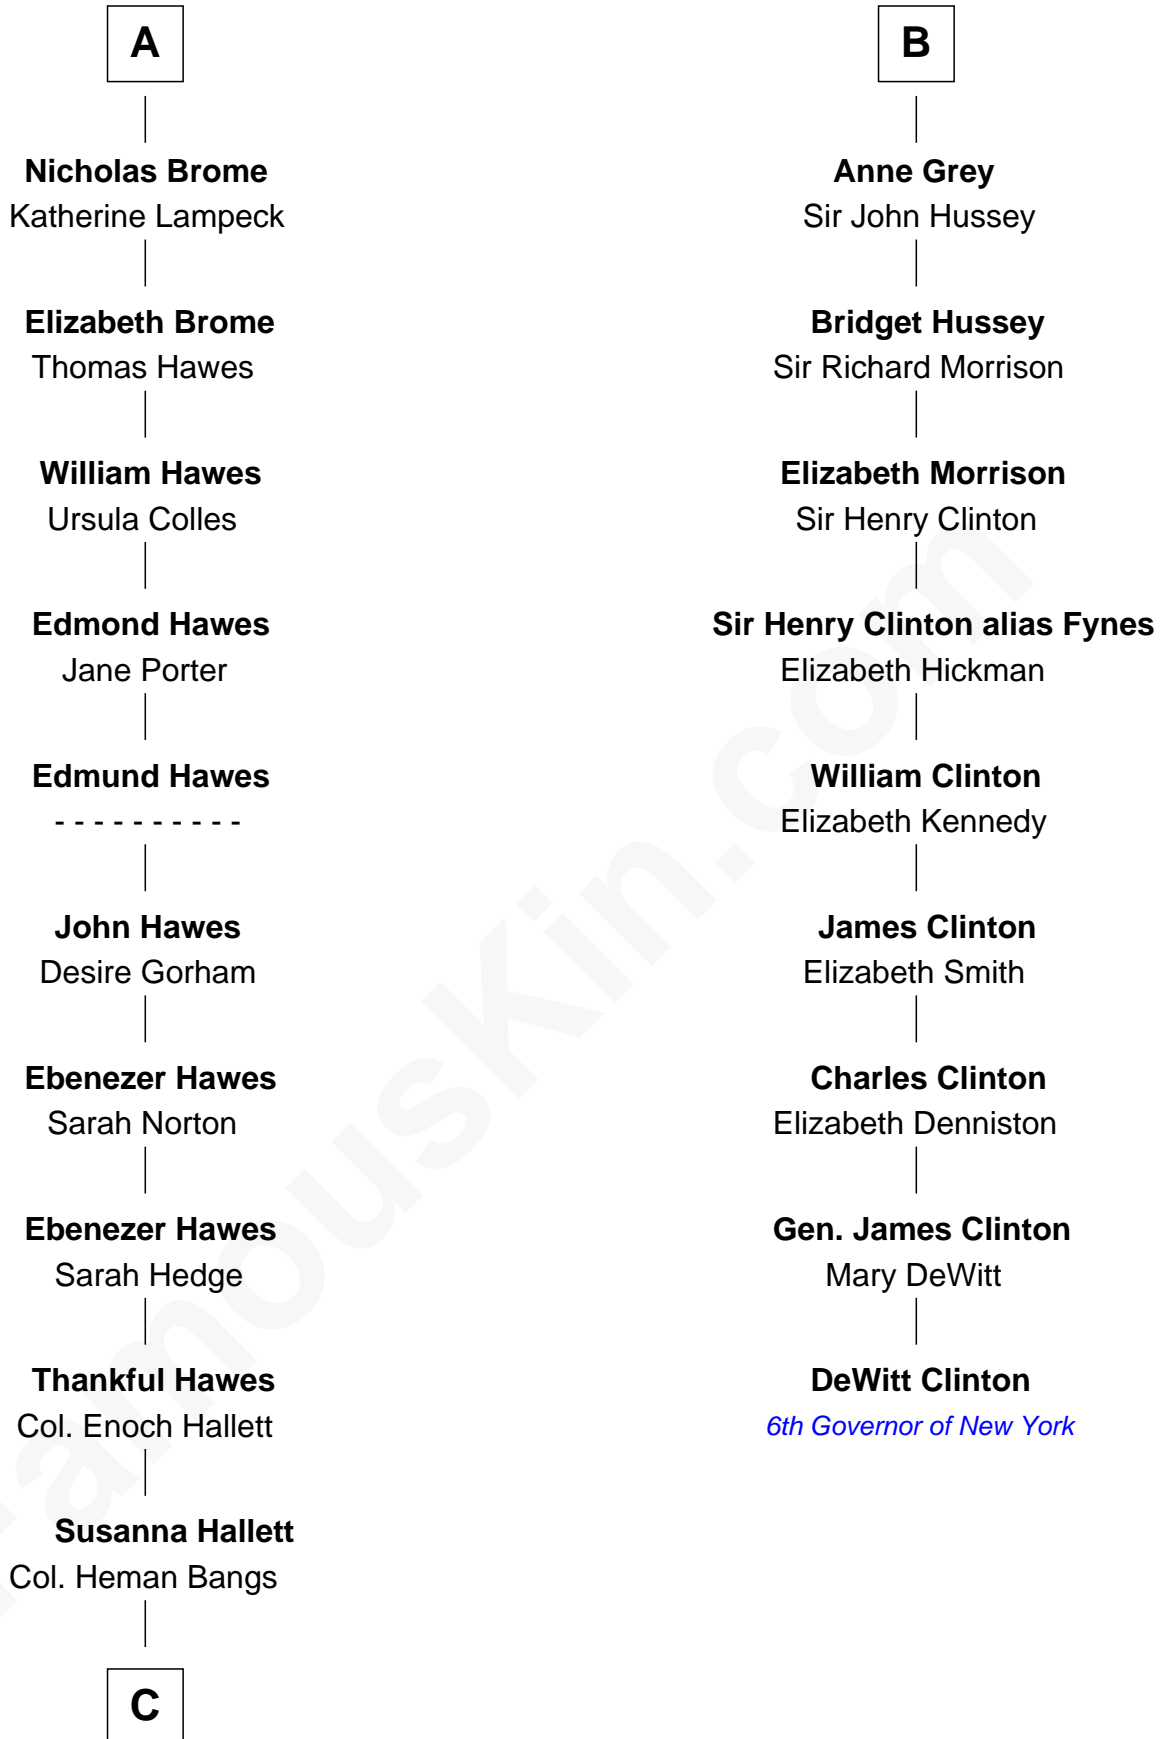

FamousKin.com

Relationship Chart of Eugene Foss

45th Governor of Massachusetts

15th cousin 4 times removed of

DeWitt Clinton

6th Governor of New York

C

Amanda Bangs
Samuel Bartlett Foss

George Edmund Foss
Marcia Cordelia Noble

Eugene Foss
45th Governor of Massachusetts

FamousKin.com