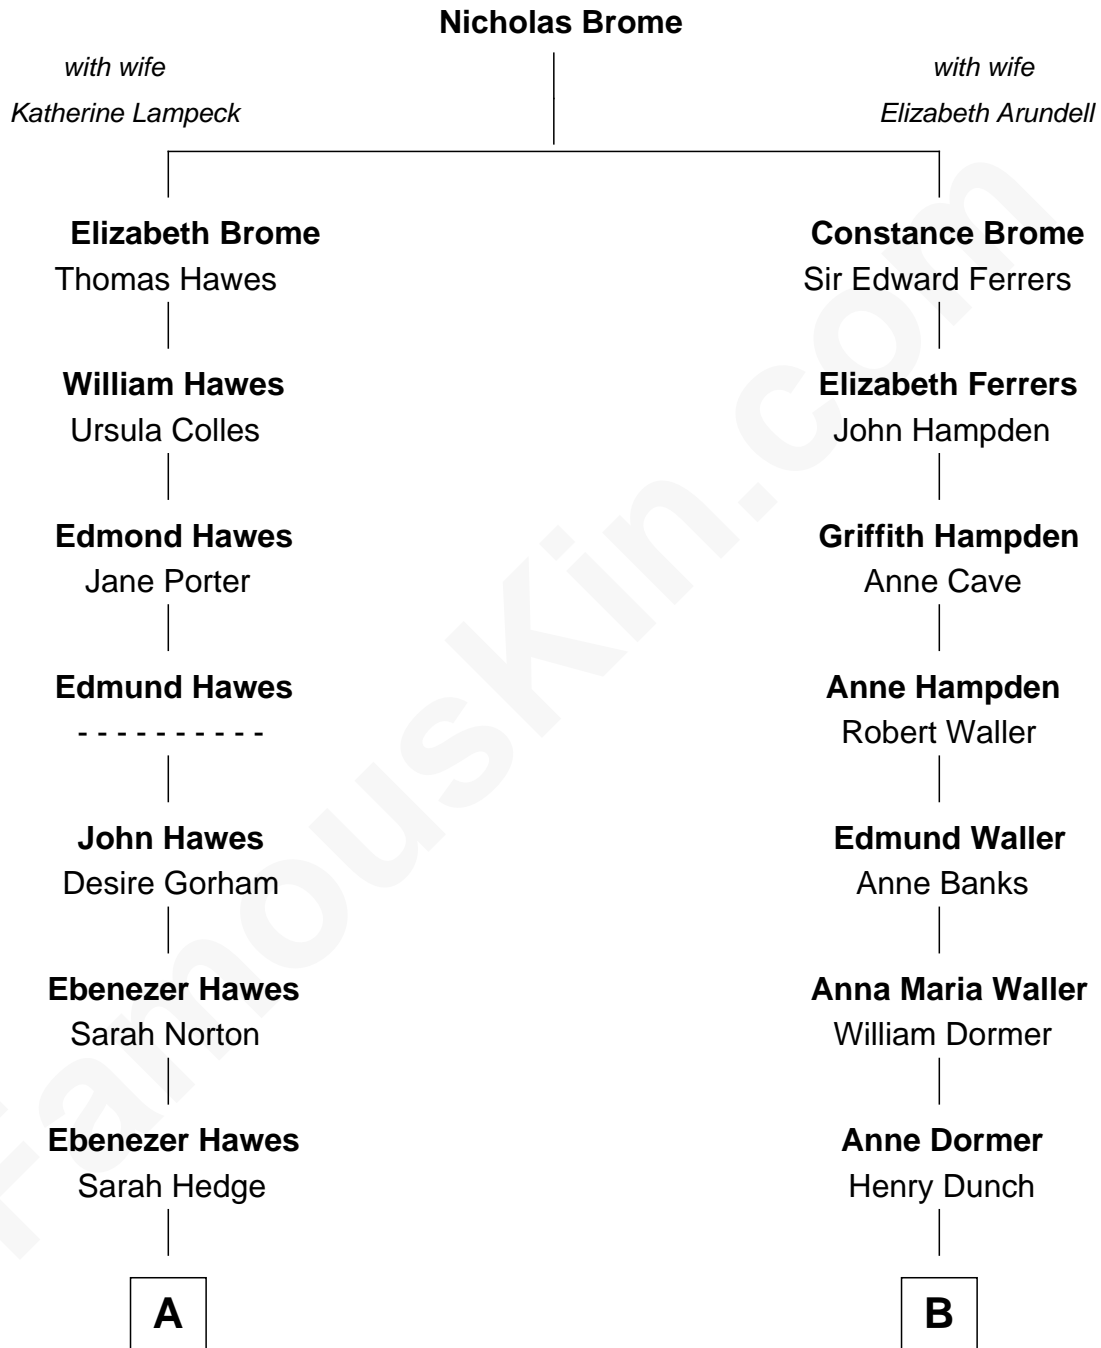

FamousKin.com

Relationship Chart of Eugene Foss

45th Governor of Massachusetts

11th cousin of

Lt. Gen. James Brudenell

Leader of the "Charge of the Light Brigade"

A

Thankful Hawes
Col. Enoch Hallett

Susanna Hallett
Col. Heman Bangs

Amanda Bangs
Samuel Bartlett Foss

George Edmund Foss
Marcia Cordelia Noble

Eugene Foss
45th Governor of Massachusetts

B

Elizabeth Dunch
Sir Cecil Bishopp

Sir Cecil Bishopp
Anne Boscawen