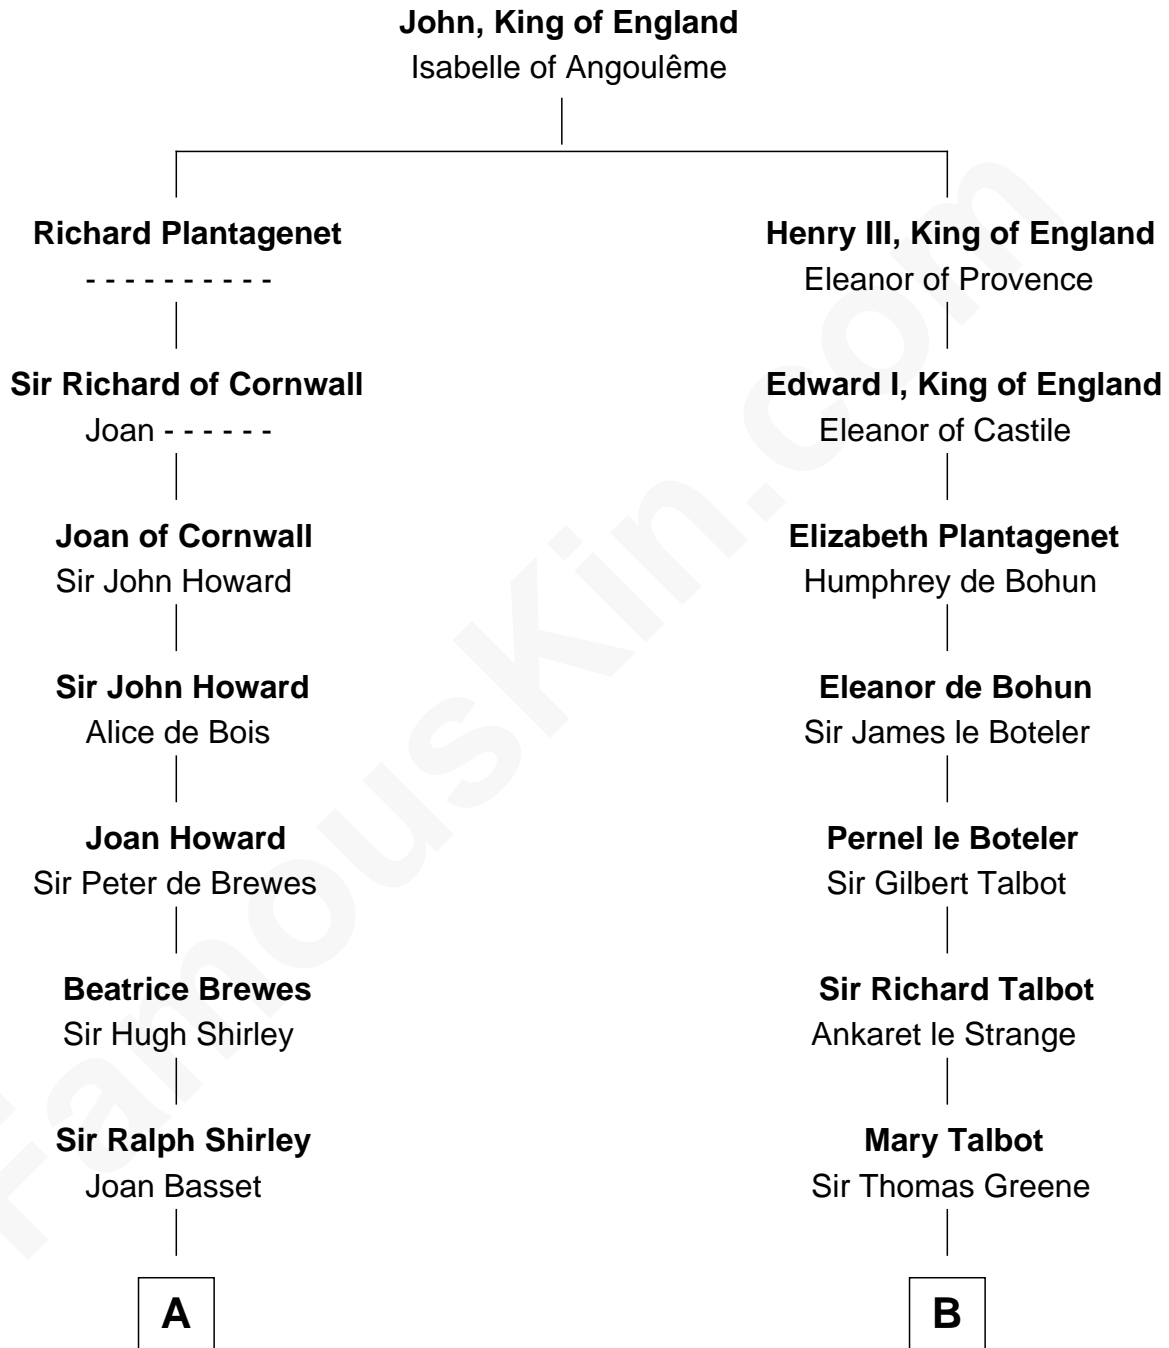

FamousKin.com

Relationship Chart of Eugene Foss

45th Governor of Massachusetts

16th cousin 4 times removed of

Jonathan Swift

Author of *Gulliver's Travels*

C

—
Susanna Hallett
Col. Heman Bangs

—
Amanda Bangs
Samuel Bartlett Foss

—
George Edmund Foss
Marcia Cordelia Noble

—
Eugene Foss
45th Governor of Massachusetts

FamousKin.com