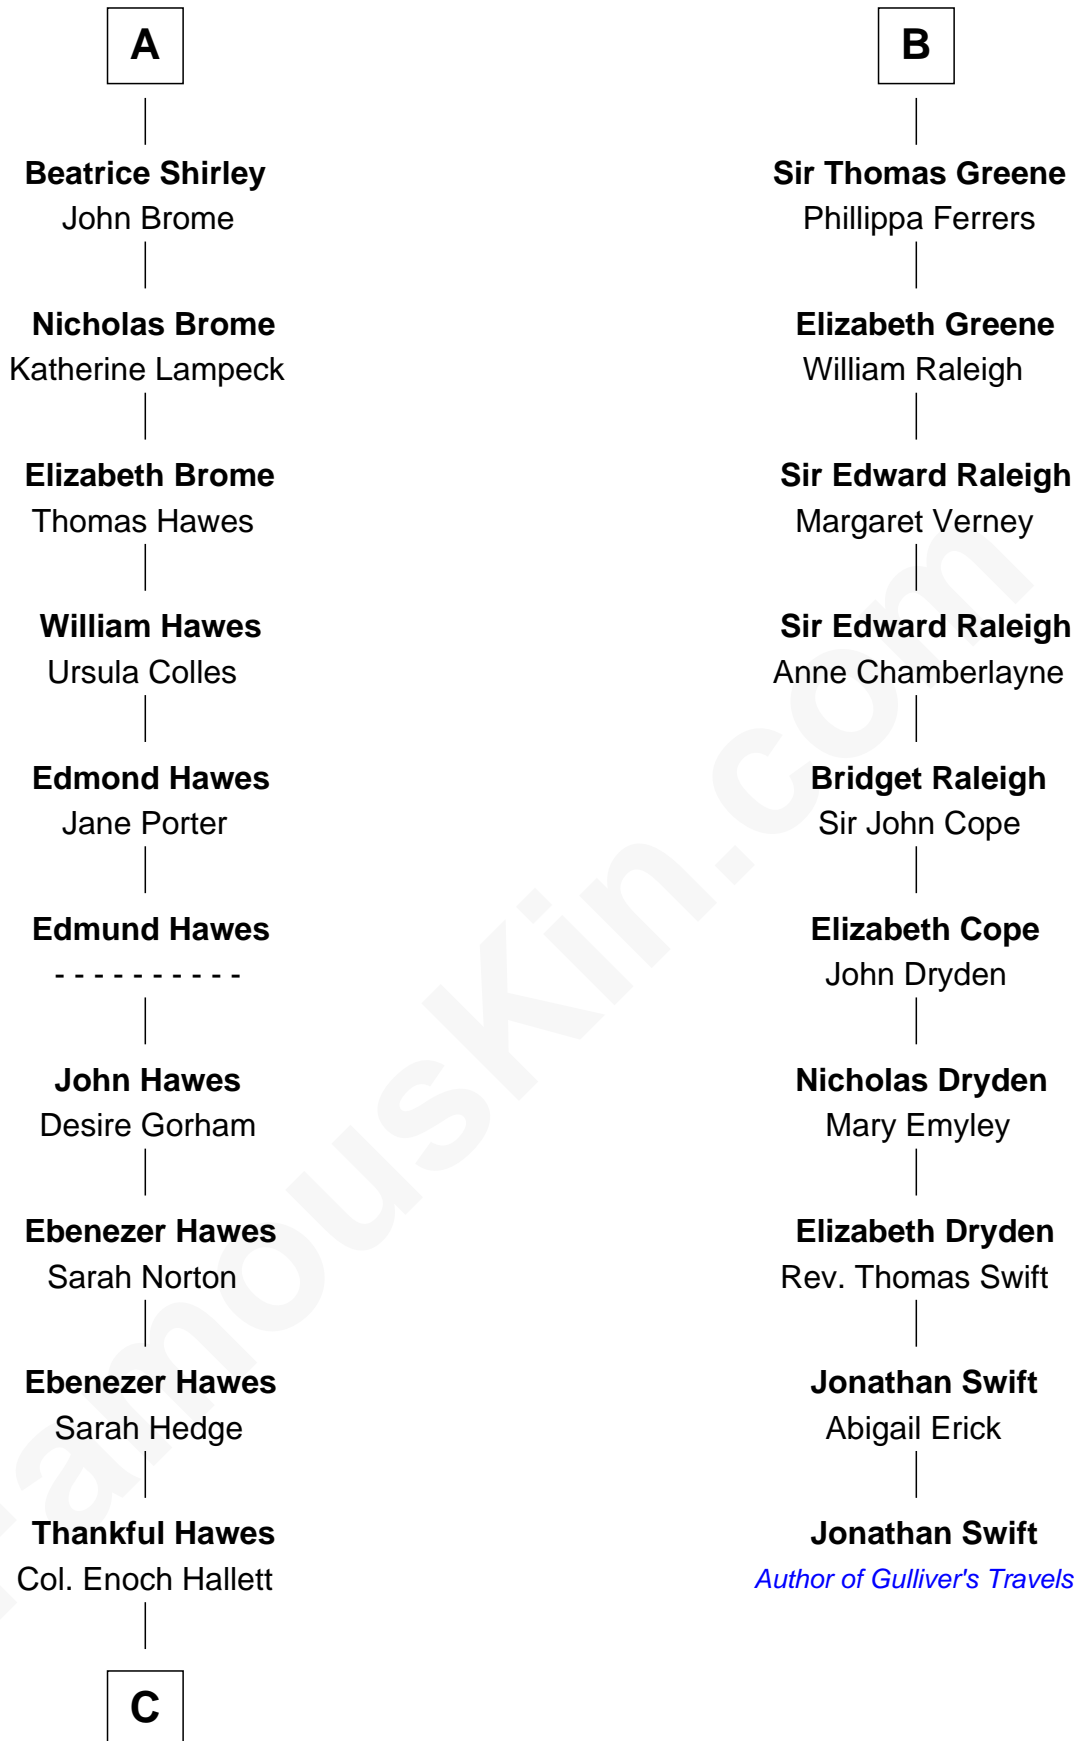

FamousKin.com

Relationship Chart of Eugene Foss

45th Governor of Massachusetts

16th cousin 4 times removed of

Jonathan Swift

Author of *Gulliver's Travels*

C

—
Susanna Hallett
Col. Heman Bangs

—
Amanda Bangs
Samuel Bartlett Foss

—
George Edmund Foss
Marcia Cordelia Noble

—
Eugene Foss
45th Governor of Massachusetts

FamousKin.com