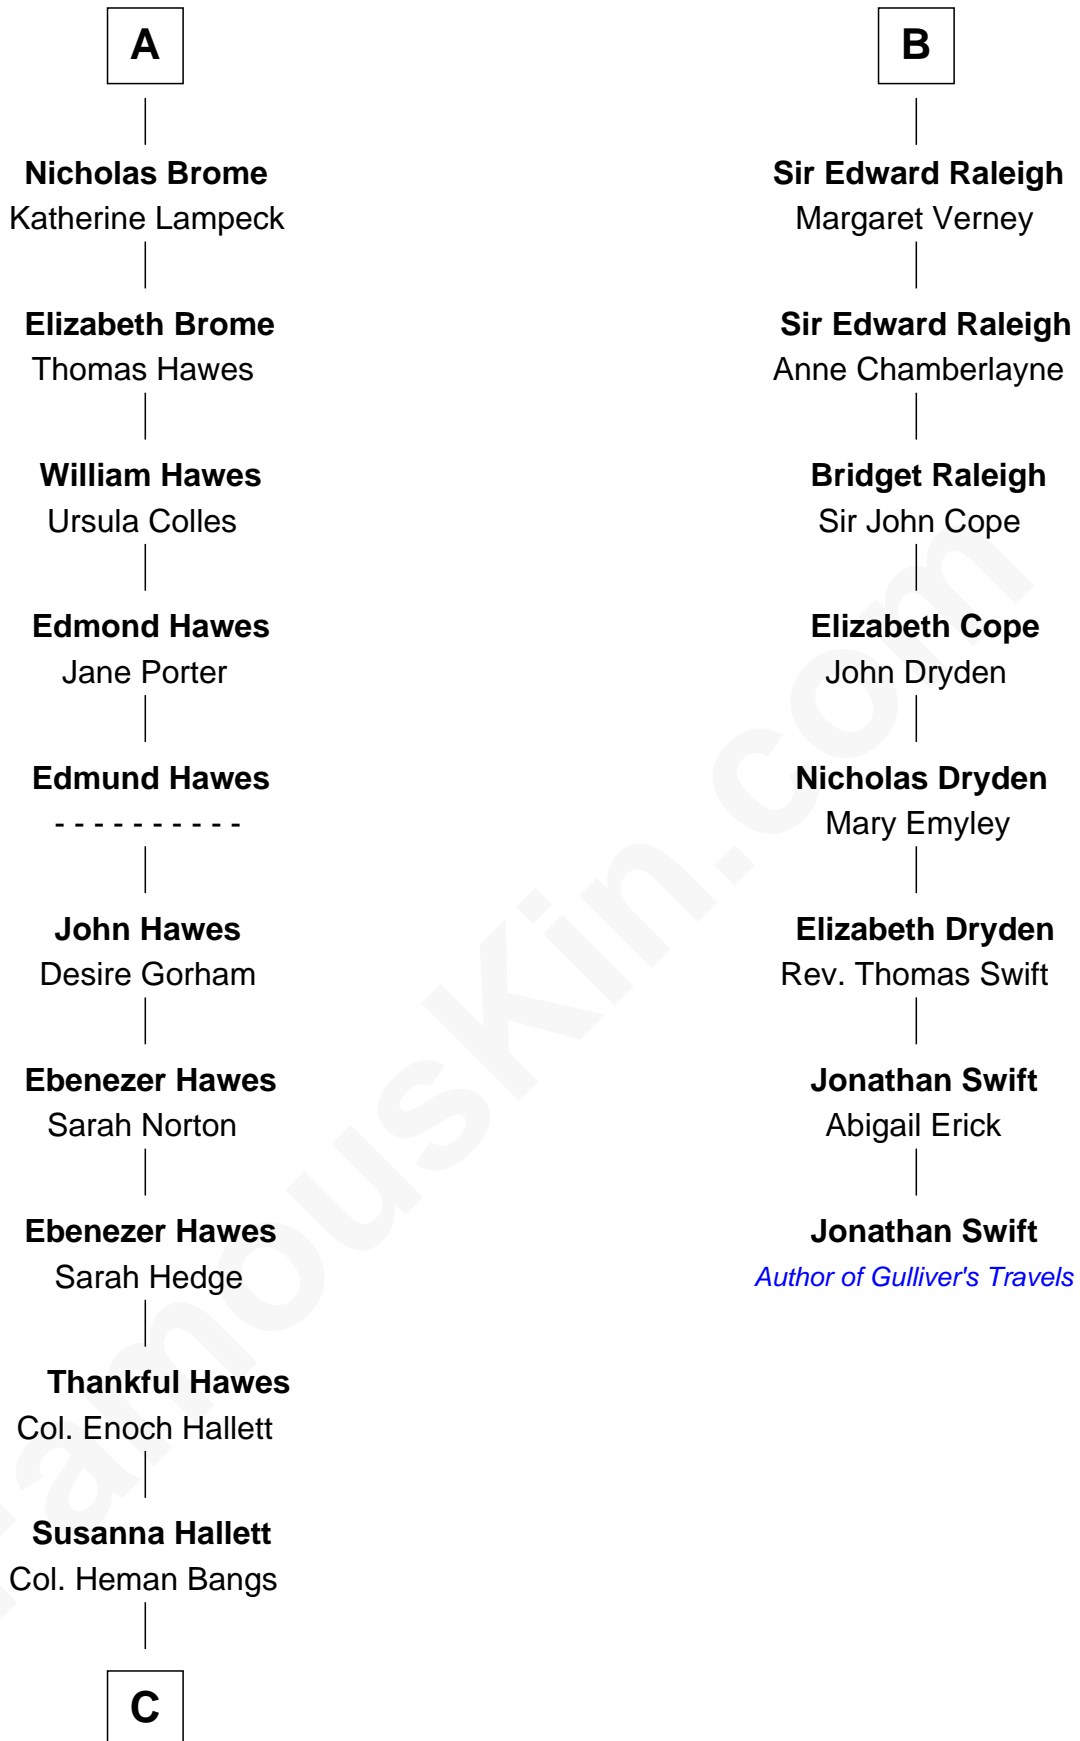

FamousKin.com

Relationship Chart of Eugene Foss

45th Governor of Massachusetts

14th cousin 5 times removed of

Jonathan Swift

Author of *Gulliver's Travels*

C

—
Amanda Bangs
Samuel Bartlett Foss

—
George Edmund Foss
Marcia Cordelia Noble

—
Eugene Foss
45th Governor of Massachusetts

FamousKin.com