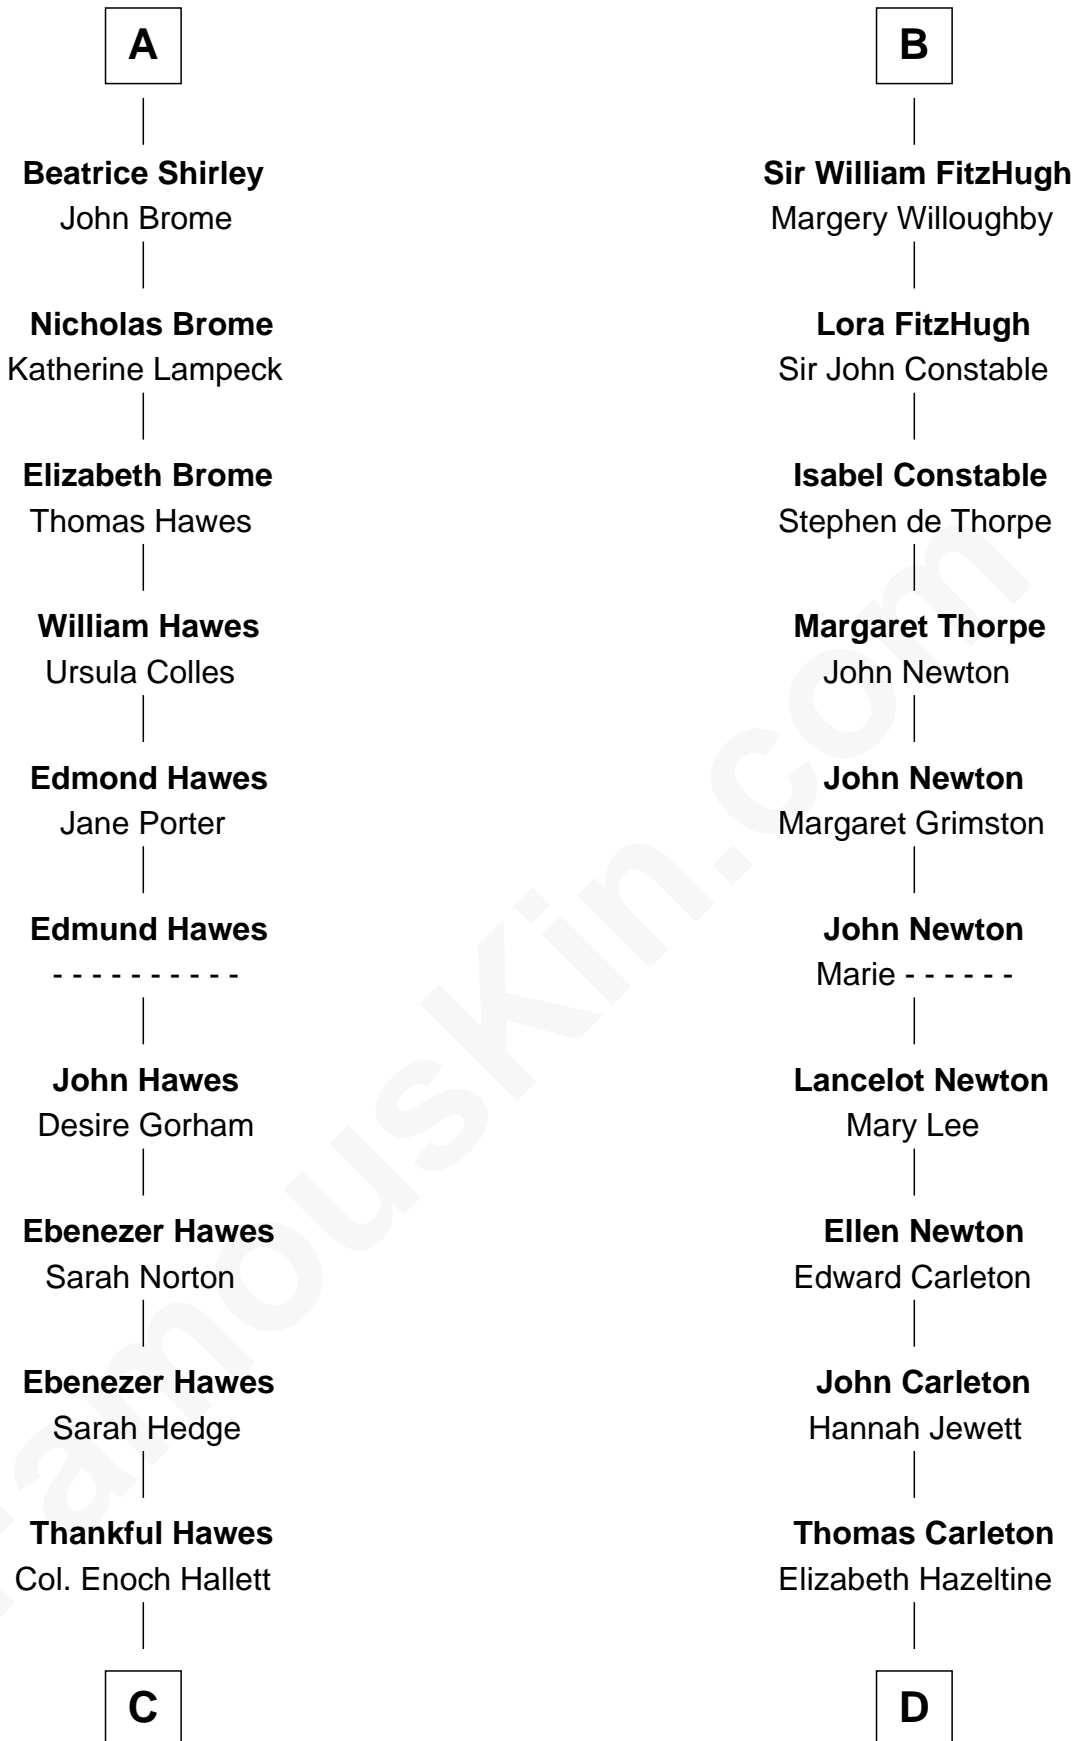

FamousKin.com

Relationship Chart of Eugene Foss

45th Governor of Massachusetts

20th cousin 1 time removed of

Charles A. Pillsbury

Co-Founder of C.A. Pillsbury Co.

C

Susanna Hallett
Col. Heman Bangs

Amanda Bangs
Samuel Bartlett Foss

George Edmund Foss
Marcia Cordelia Noble

Eugene Foss
45th Governor of Massachusetts

D

John Carleton
Hannah Platts

Moses Carleton
Margaret Sprake

Henry Carleton
Polly Greeley