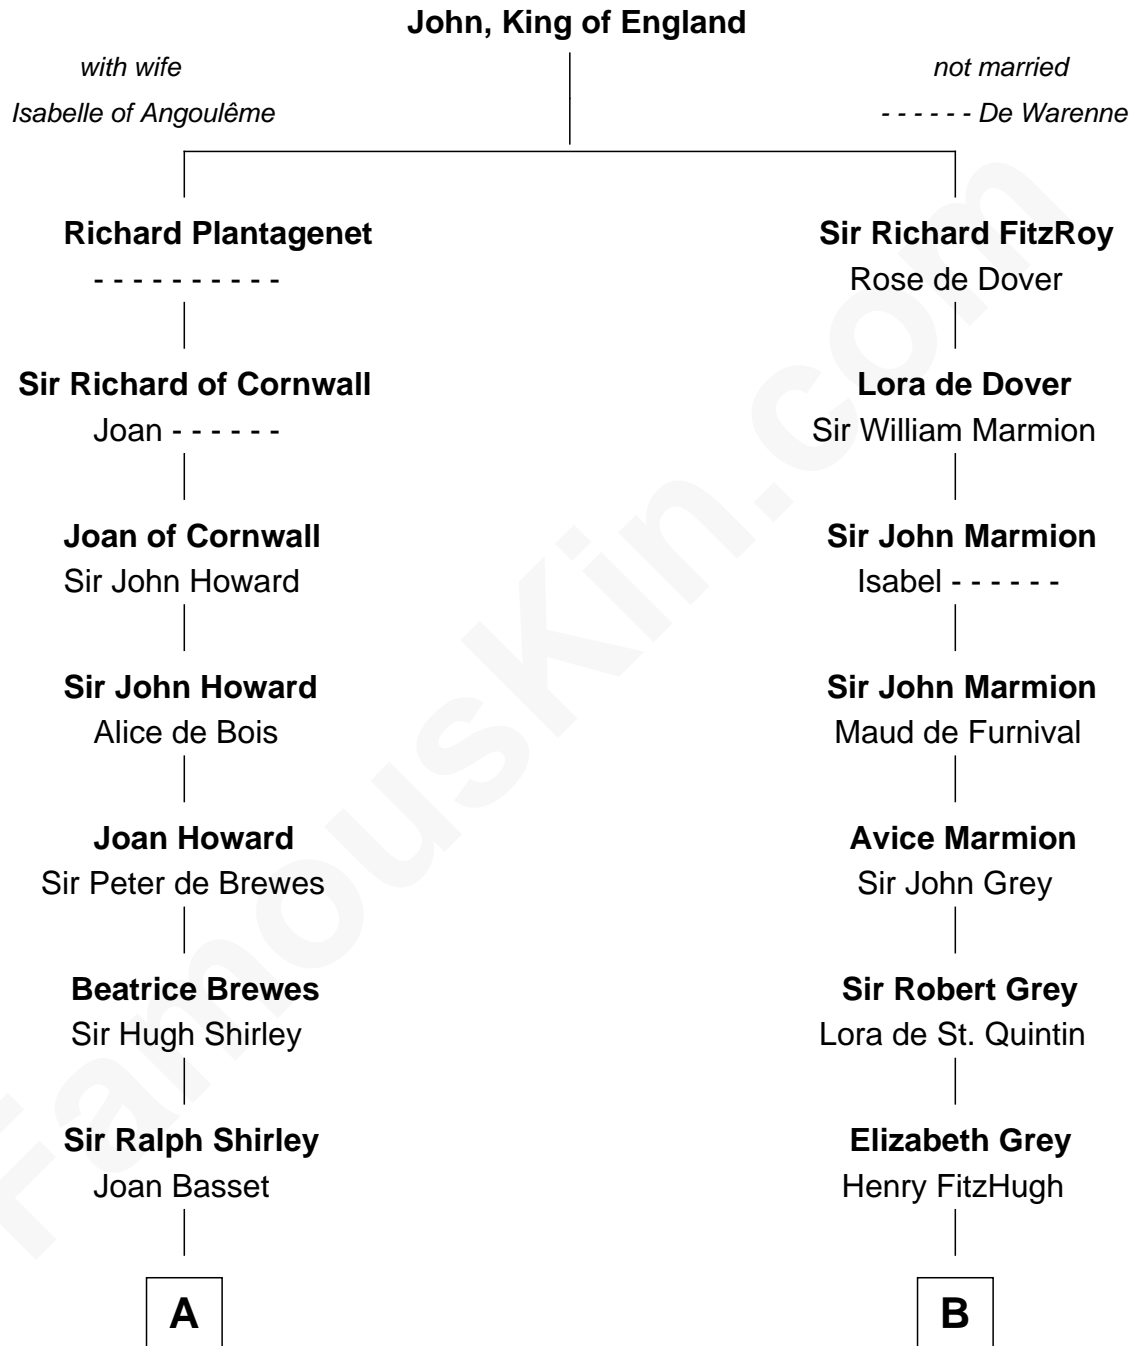

FamousKin.com

Relationship Chart of Eugene Foss

45th Governor of Massachusetts

20th cousin 1 time removed of

Charles A. Pillsbury

Co-Founder of C.A. Pillsbury Co.

C

Susanna Hallett
Col. Heman Bangs

Amanda Bangs
Samuel Bartlett Foss

George Edmund Foss
Marcia Cordelia Noble

Eugene Foss
45th Governor of Massachusetts

D

John Carleton
Hannah Platts

Moses Carleton
Margaret Sprake

Henry Carleton
Polly Greeley