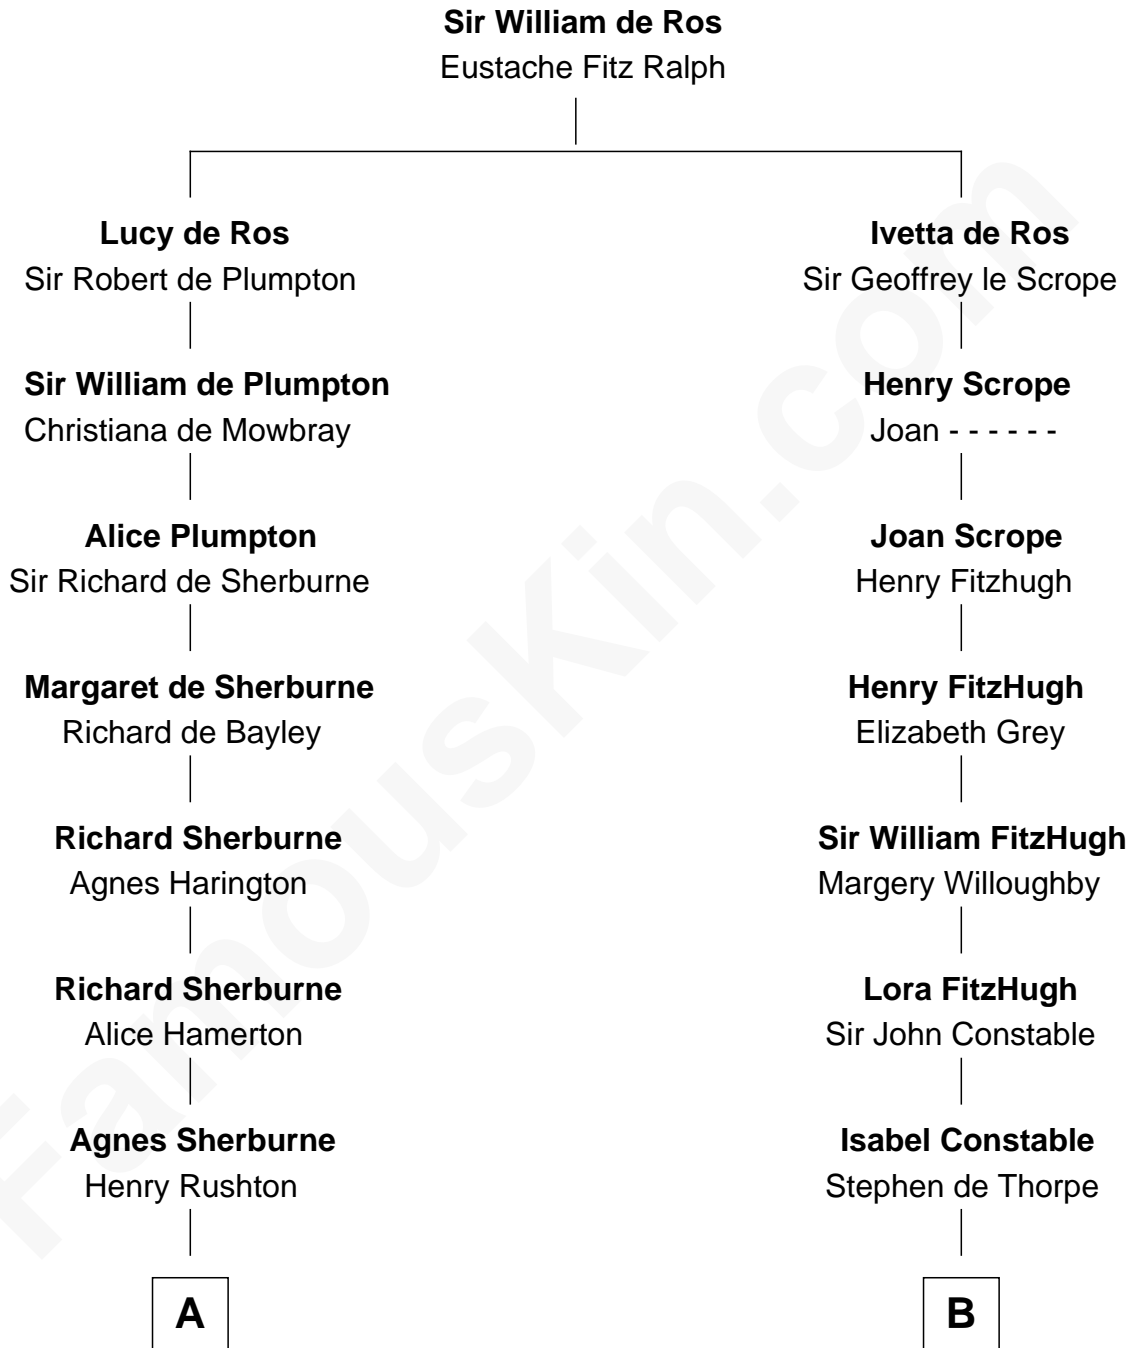

FamousKin.com

Relationship Chart of Eugene Foss

45th Governor of Massachusetts

18th cousin 3 times removed of

Charles A. Pillsbury

Co-Founder of C.A. Pillsbury Co.

C

James Bangs
Susanna Hallett

Col. Heman Bangs
Susanna Hallett

Amanda Bangs
Samuel Bartlett Foss

George Edmund Foss
Marcia Cordelia Noble

Eugene Foss
45th Governor of Massachusetts

D

Margaret Sprague Carleton
George Alfred Pillsbury

Charles A. Pillsbury
Co-Founder of C.A. Pillsbury Co.