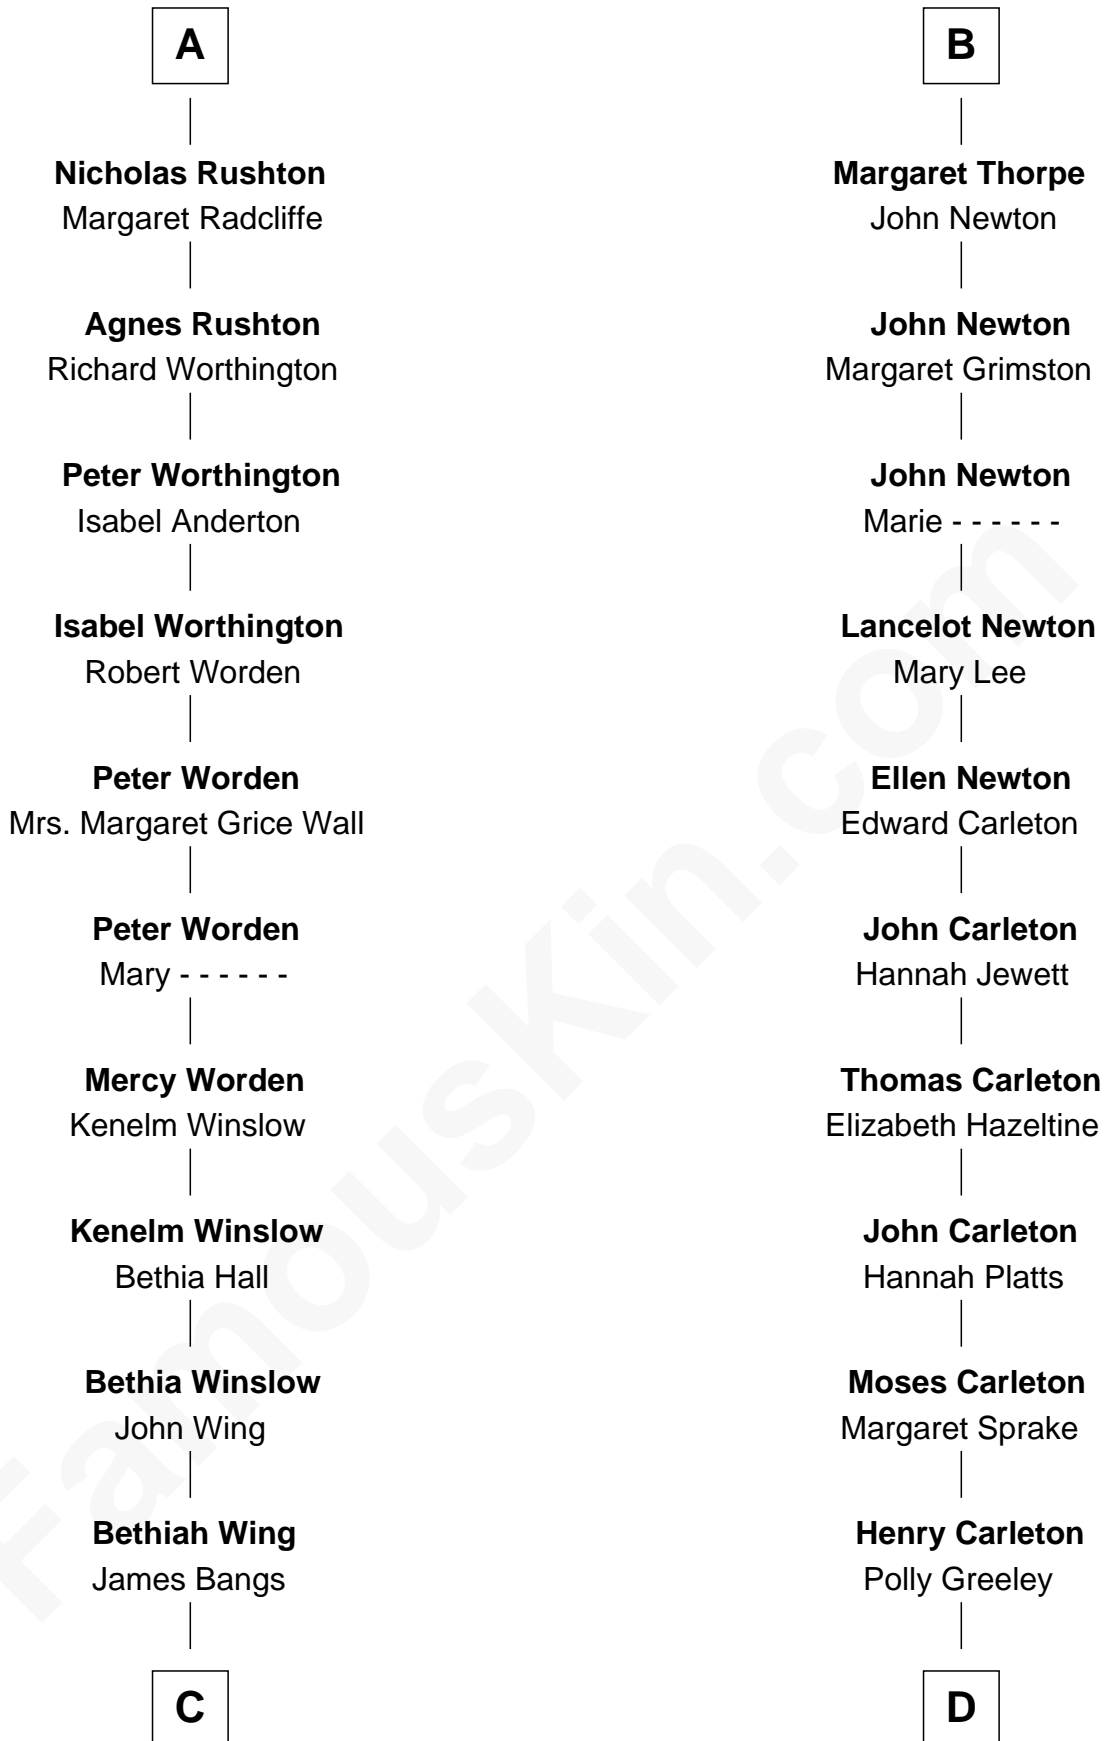

FamousKin.com

Relationship Chart of Eugene Foss

45th Governor of Massachusetts

18th cousin 3 times removed of

Charles A. Pillsbury

Co-Founder of C.A. Pillsbury Co.

C

James Bangs
Susanna Hallett

Col. Heman Bangs
Susanna Hallett

Amanda Bangs
Samuel Bartlett Foss

George Edmund Foss
Marcia Cordelia Noble

Eugene Foss
45th Governor of Massachusetts

D

Margaret Sprague Carleton
George Alfred Pillsbury

Charles A. Pillsbury
Co-Founder of C.A. Pillsbury Co.