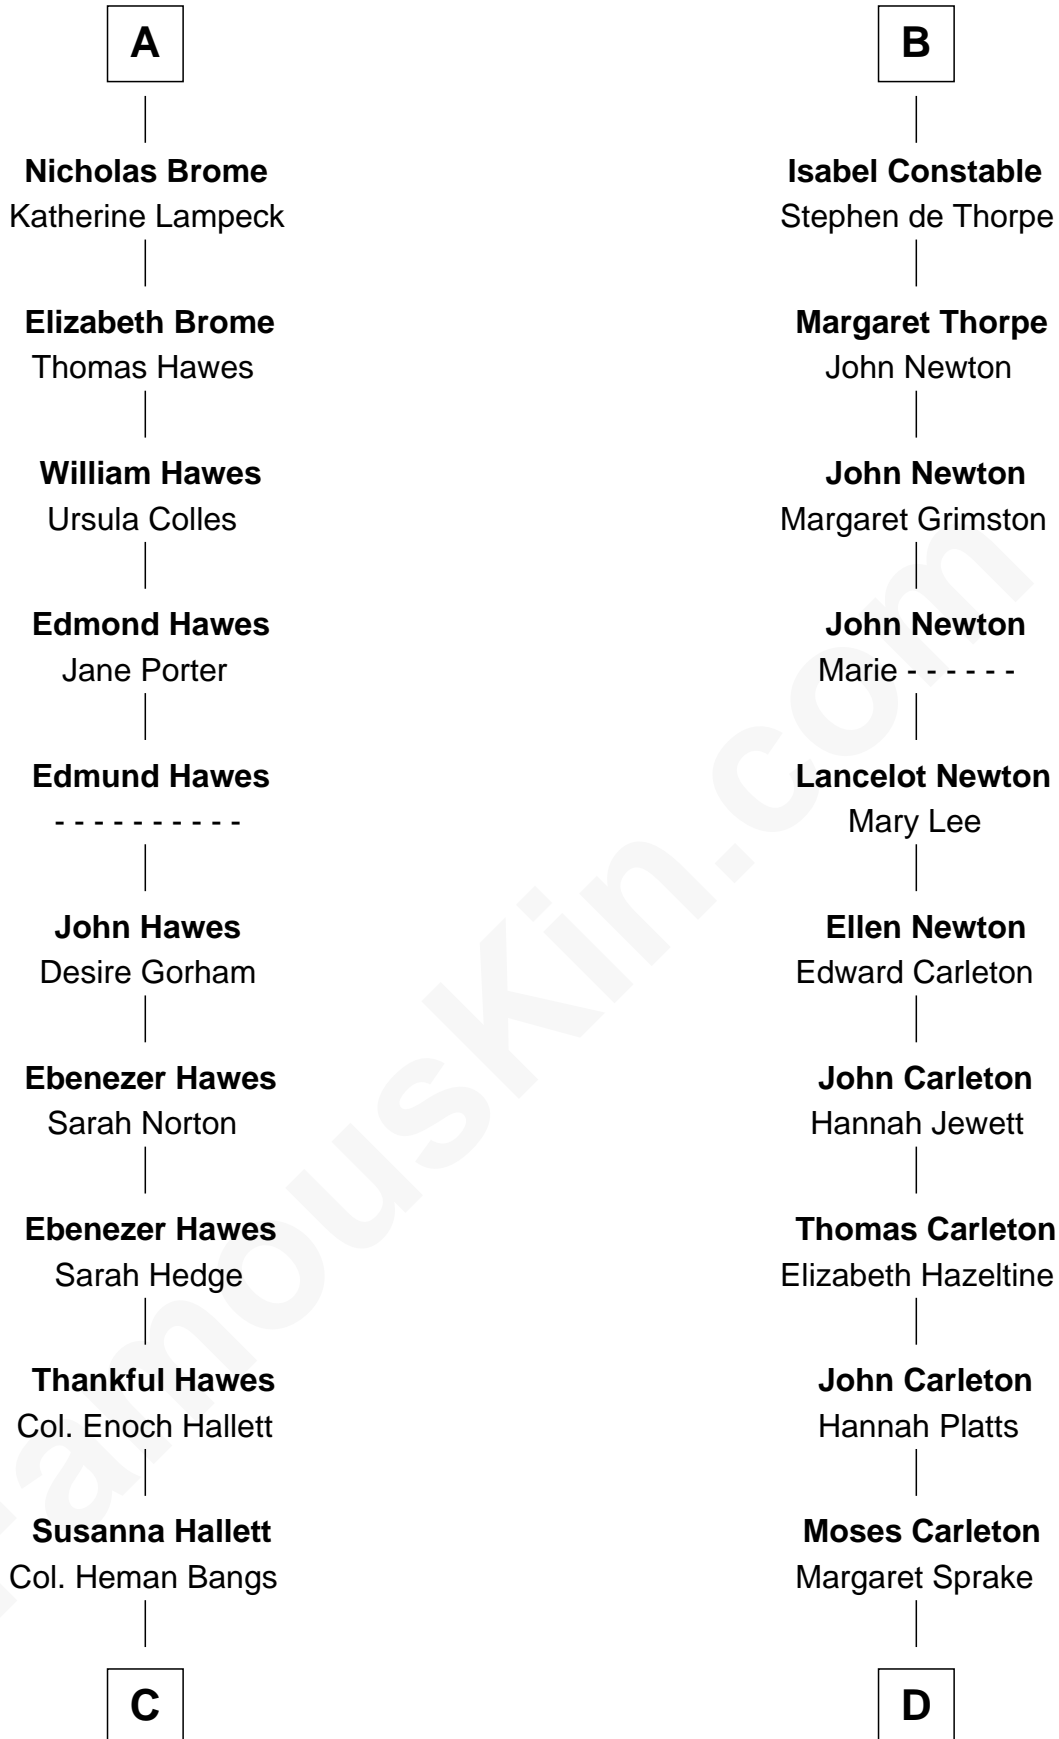

FamousKin.com

Relationship Chart of Eugene Foss

45th Governor of Massachusetts

19th cousin of

Charles A. Pillsbury

Co-Founder of C.A. Pillsbury Co.

C

Amanda Bangs
Samuel Bartlett Foss

George Edmund Foss
Marcia Cordelia Noble

Eugene Foss
45th Governor of Massachusetts

D

Henry Carleton
Polly Greeley

Margaret Sprague Carleton
George Alfred Pillsbury

Charles A. Pillsbury
Co-Founder of C.A. Pillsbury Co.