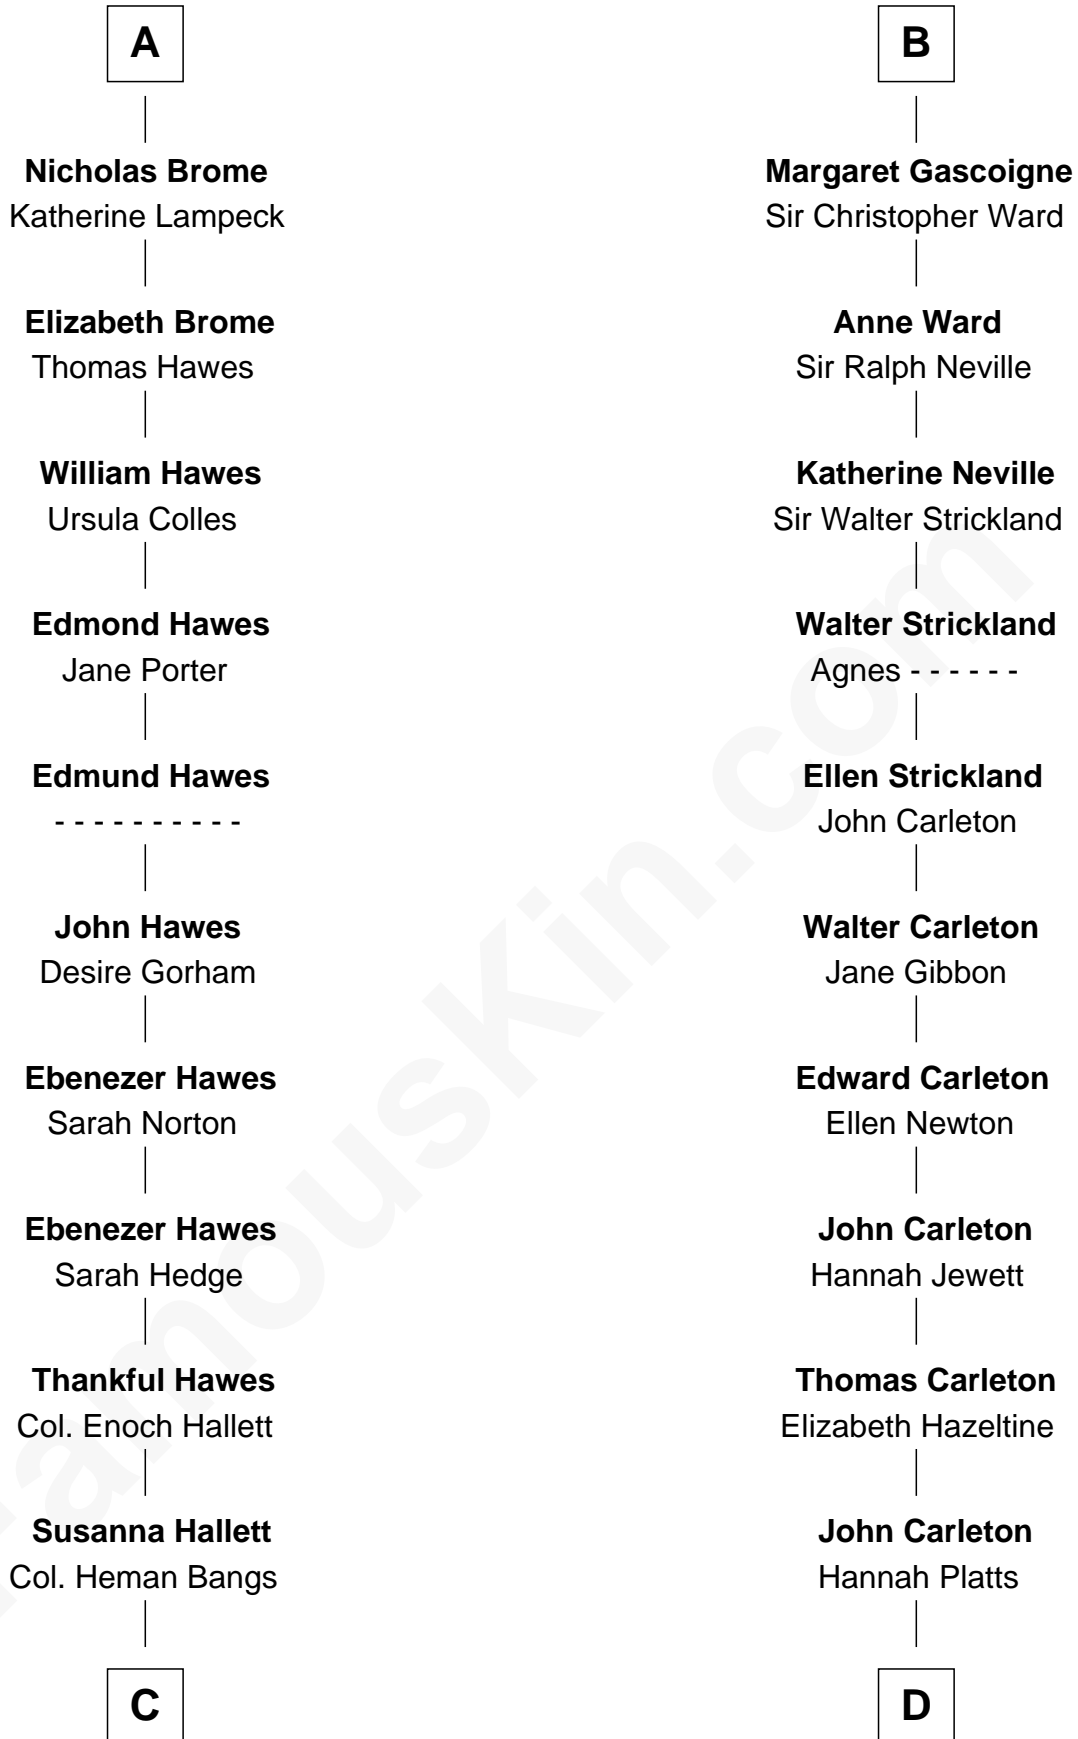

## Relationship Chart of Eugene Foss

45th Governor of Massachusetts

19th cousin 1 time removed of

**Charles A. Pillsbury**

Co-Founder of C.A. Pillsbury Co.

**C**

**Amanda Bangs**  
Samuel Bartlett Foss

**George Edmund Foss**  
Marcia Cordelia Noble

**Eugene Foss**  
*45th Governor of Massachusetts*

**D**

**Moses Carleton**  
Margaret Sprake

**Henry Carleton**  
Polly Greeley

**Margaret Sprague Carleton**  
George Alfred Pillsbury

**Charles A. Pillsbury**  
*Co-Founder of C.A. Pillsbury Co.*