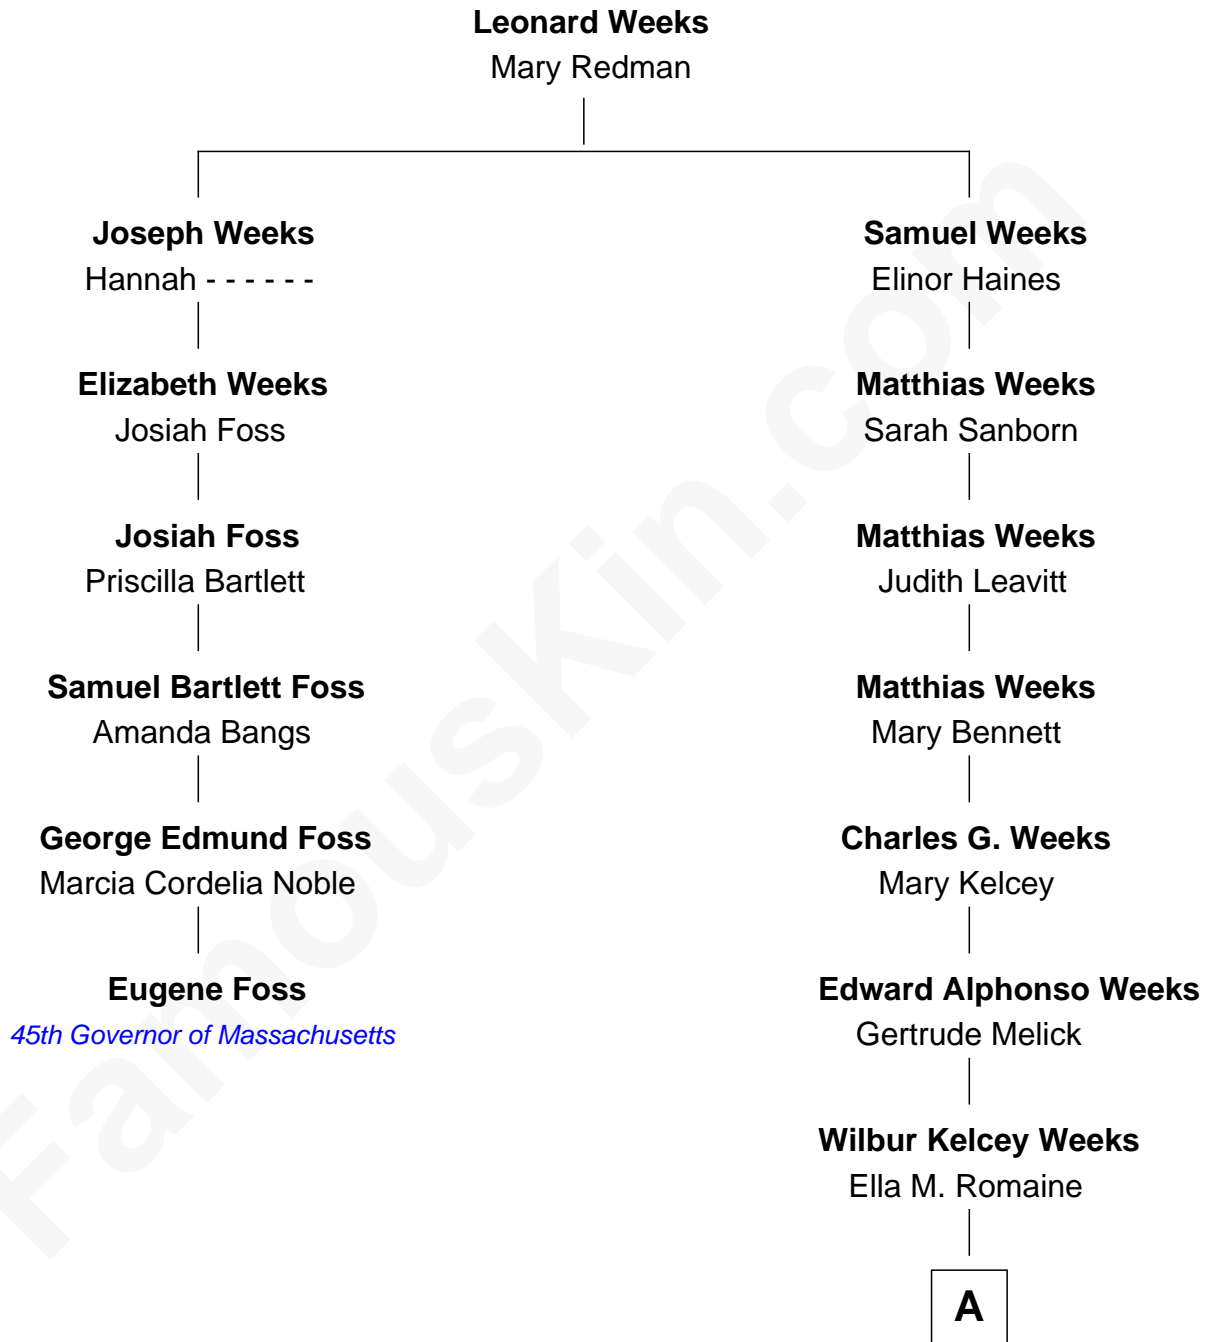

FamousKin.com

Relationship Chart of Eugene Foss

45th Governor of Massachusetts

5th cousin 4 times removed of

Kelsey Grammer

TV and Movie Actor

A

Edna M. Weeks

Frank Allen Grammer

Frank Allen Grammer

Sally Cranmer

Kelsey Grammer

TV and Movie Actor

FamousKin.com

Kelsey Grammer photo by [U.S. Navy Photographer's Mate 2nd Class Valerie S. Guffey](#)