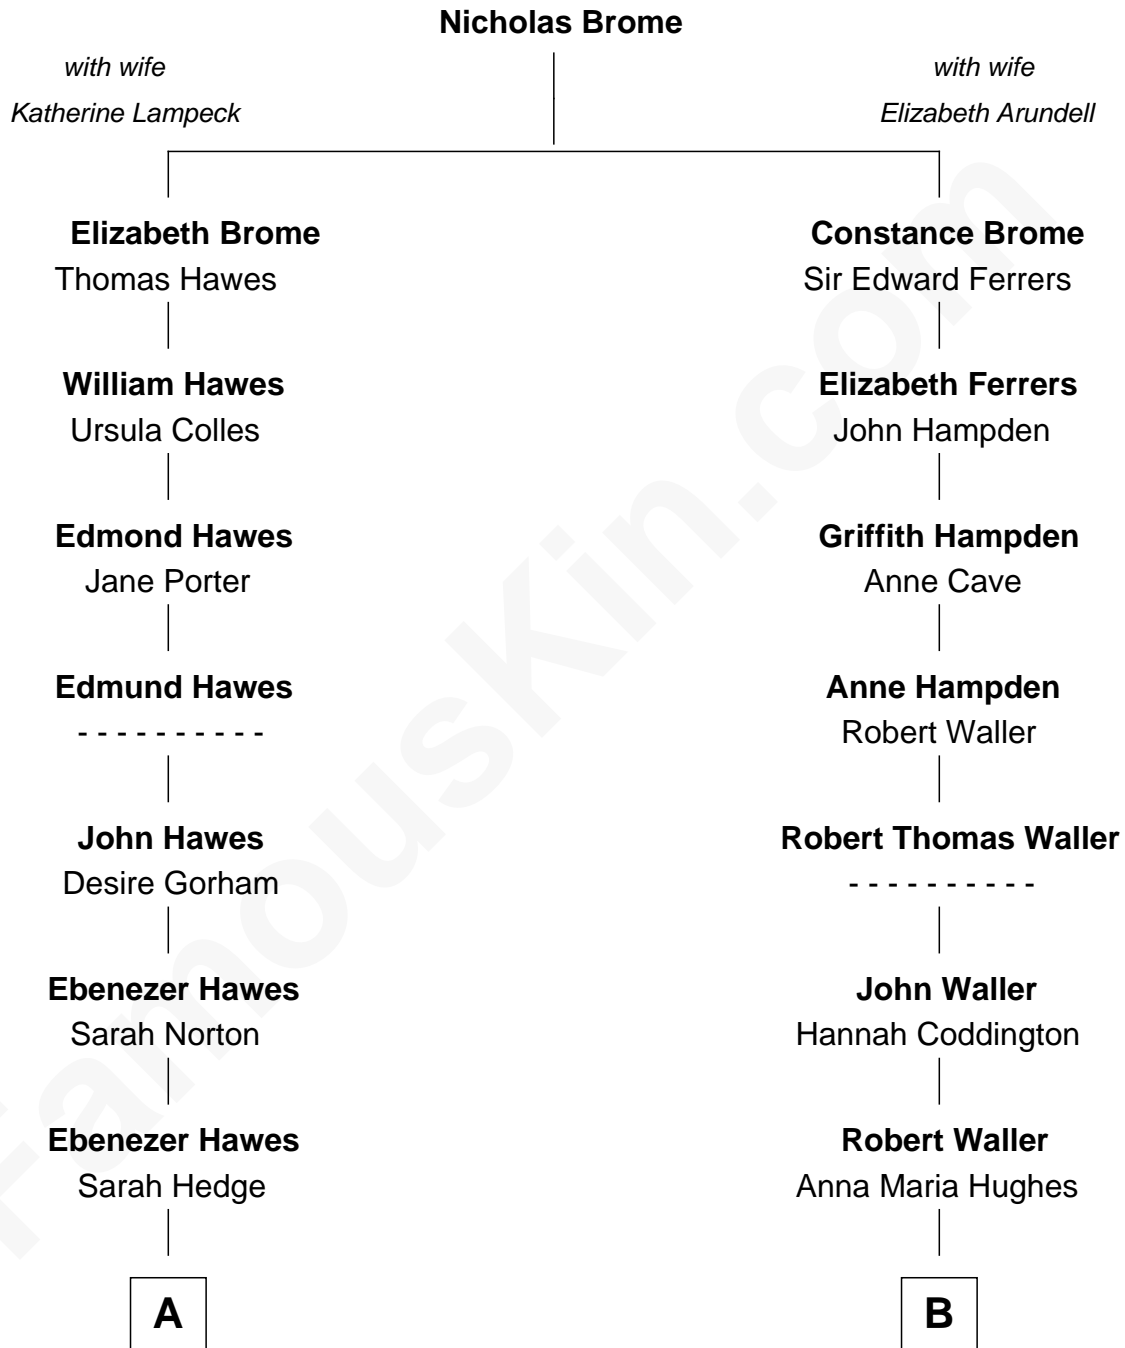

FamousKin.com

Relationship Chart of Eugene Foss

45th Governor of Massachusetts

11th cousin 3 times removed of

John McCain

U.S. Senator from Arizona

A

Thankful Hawes
Col. Enoch Hallett

Susanna Hallett
Col. Heman Bangs

Amanda Bangs
Samuel Bartlett Foss

George Edmund Foss
Marcia Cordelia Noble

Eugene Foss
45th Governor of Massachusetts

B

Hannah Waller
Dixie Coddington

Anne Coddington
Richard Fenner

Dr. Richard Fenner
Ann McKinnie Geddy

Eliza Geddy Fenner
James Vaulx

James Junius Vaulx
Margaret Garside

Katherine Davey Vaulx
Adm. John Sidney McCain

Adm. John Sidney McCain
Roberta Wright

John McCain
U.S. Senator from Arizona