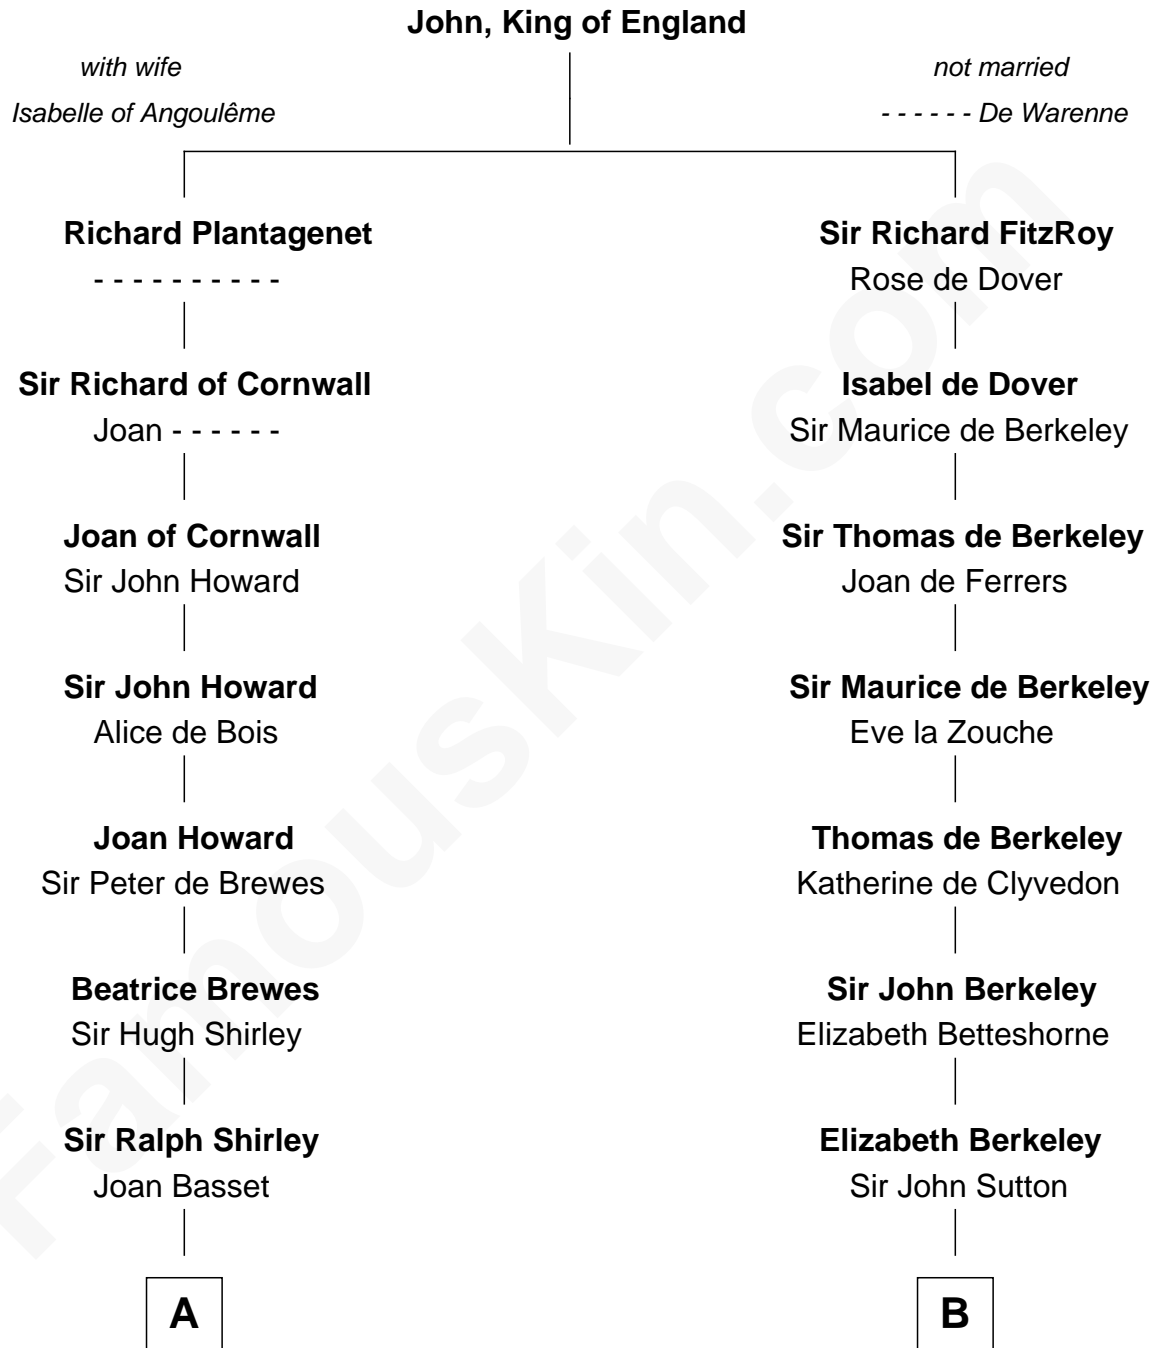

FamousKin.com Relationship Chart of

Eugene Foss

45th Governor of Massachusetts

20th cousin of

Melvyn Douglas

Movie Actor

C

Susanna Hallett
Col. Heman Bangs

Amanda Bangs
Samuel Bartlett Foss

George Edmund Foss
Marcia Cordelia Noble

Eugene Foss
45th Governor of Massachusetts

D

Erskine Douglas
Sophia Garrett

Emma Jane Douglas
Col. George Taliaferro Shackelford

Lena Priscilla Shackelford
Edouard Gregory Hesselberg