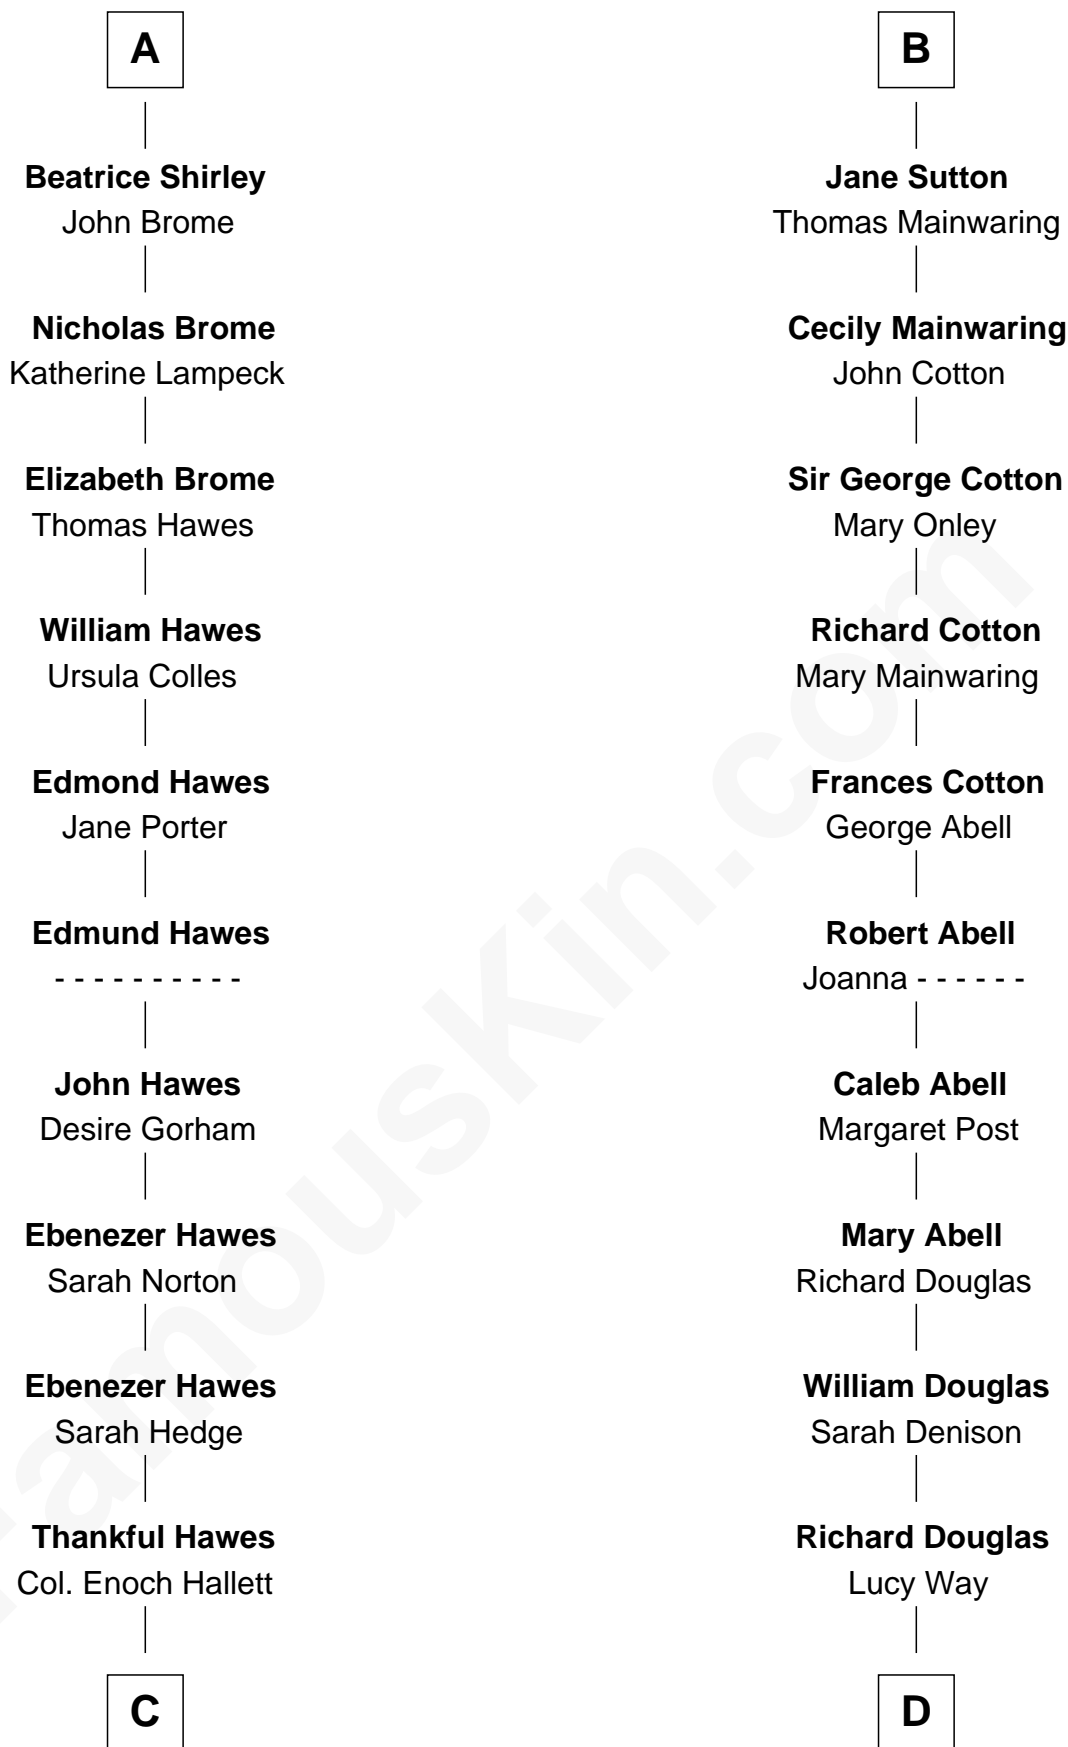

FamousKin.com Relationship Chart of

Eugene Foss

45th Governor of Massachusetts

20th cousin of

Melvyn Douglas

Movie Actor

C

Susanna Hallett
Col. Heman Bangs

Amanda Bangs
Samuel Bartlett Foss

George Edmund Foss
Marcia Cordelia Noble

Eugene Foss
45th Governor of Massachusetts

D

Erskine Douglas
Sophia Garrett

Emma Jane Douglas
Col. George Taliaferro Shackelford

Lena Priscilla Shackelford
Edouard Gregory Hesselberg