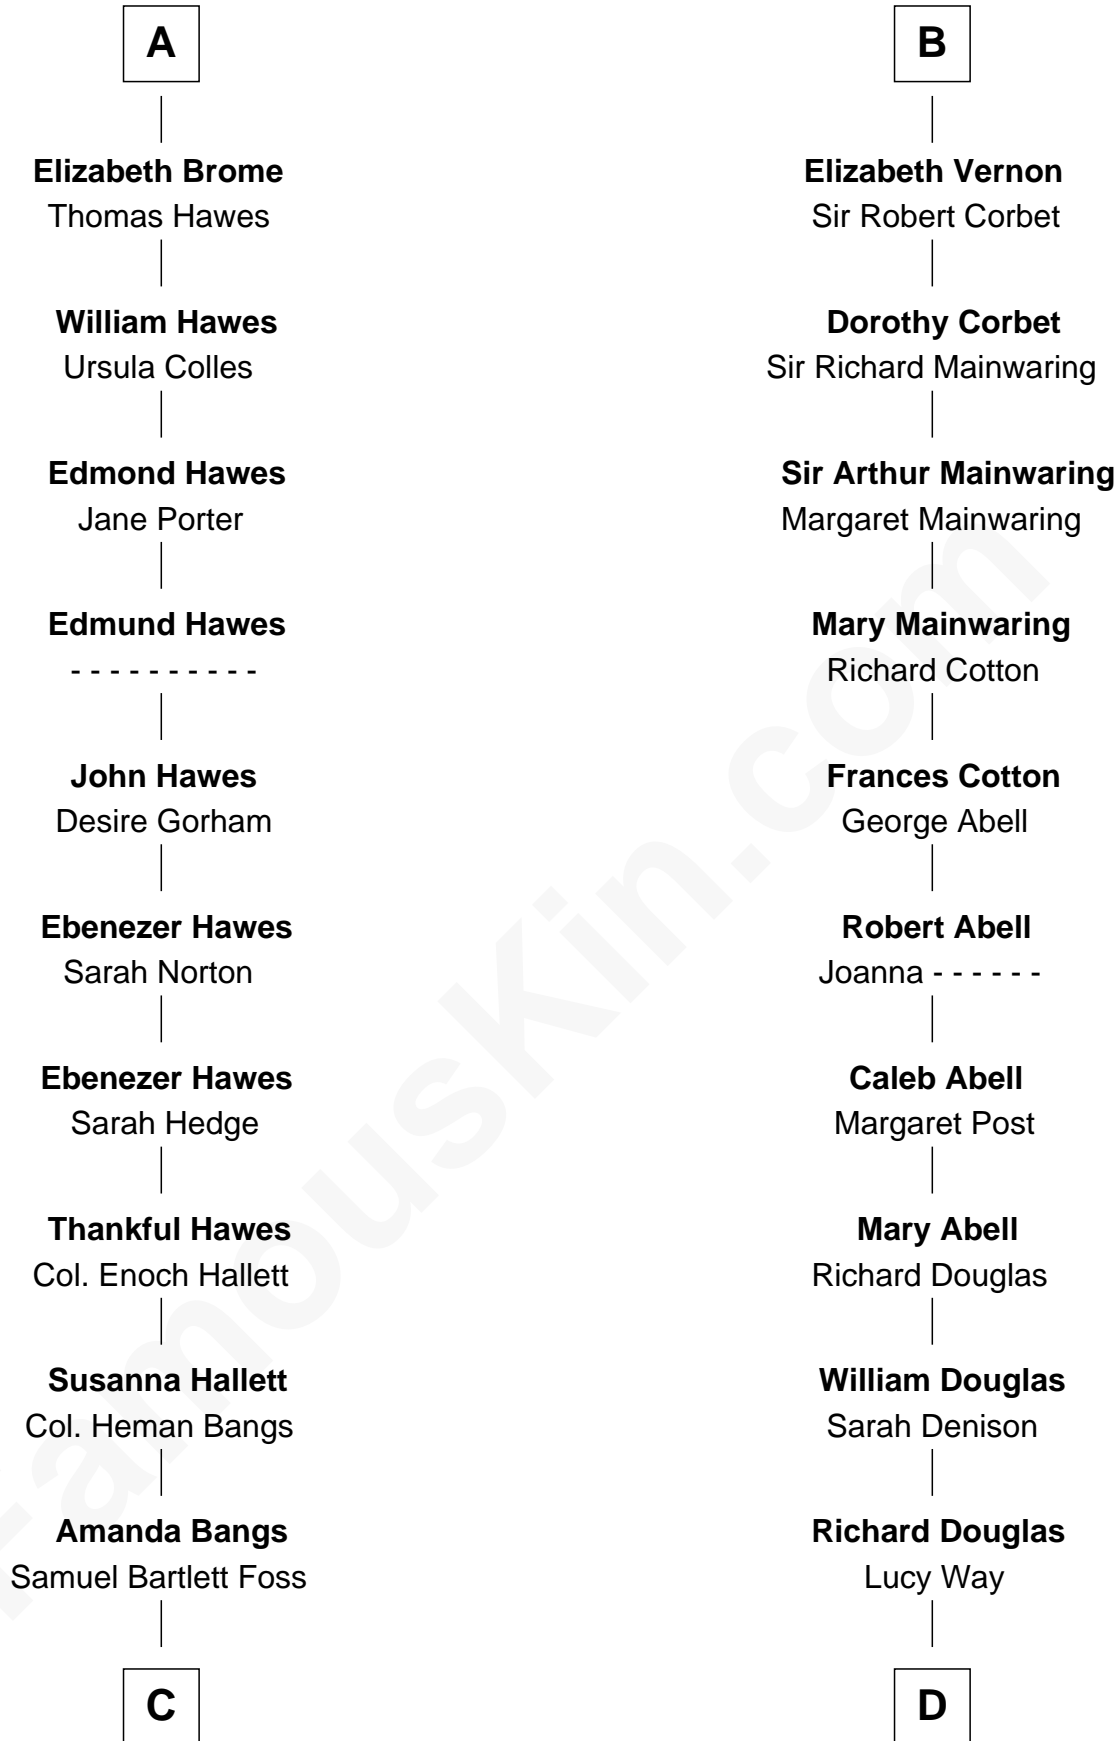

FamousKin.com

Relationship Chart of Eugene Foss

45th Governor of Massachusetts

18th cousin 2 times removed of

Melvyn Douglas
Movie Actor

Sir Robert de Ros
Isabel de Aubeney

C

George Edmund Foss
Marcia Cordelia Noble

Eugene Foss
45th Governor of Massachusetts

D

Erskine Douglas
Sophia Garrett

Emma Jane Douglas
Col. George Taliaferro Shackelford

Lena Priscilla Shackelford
Edouard Gregory Hesselberg

Melvyn Douglas
Movie Actor