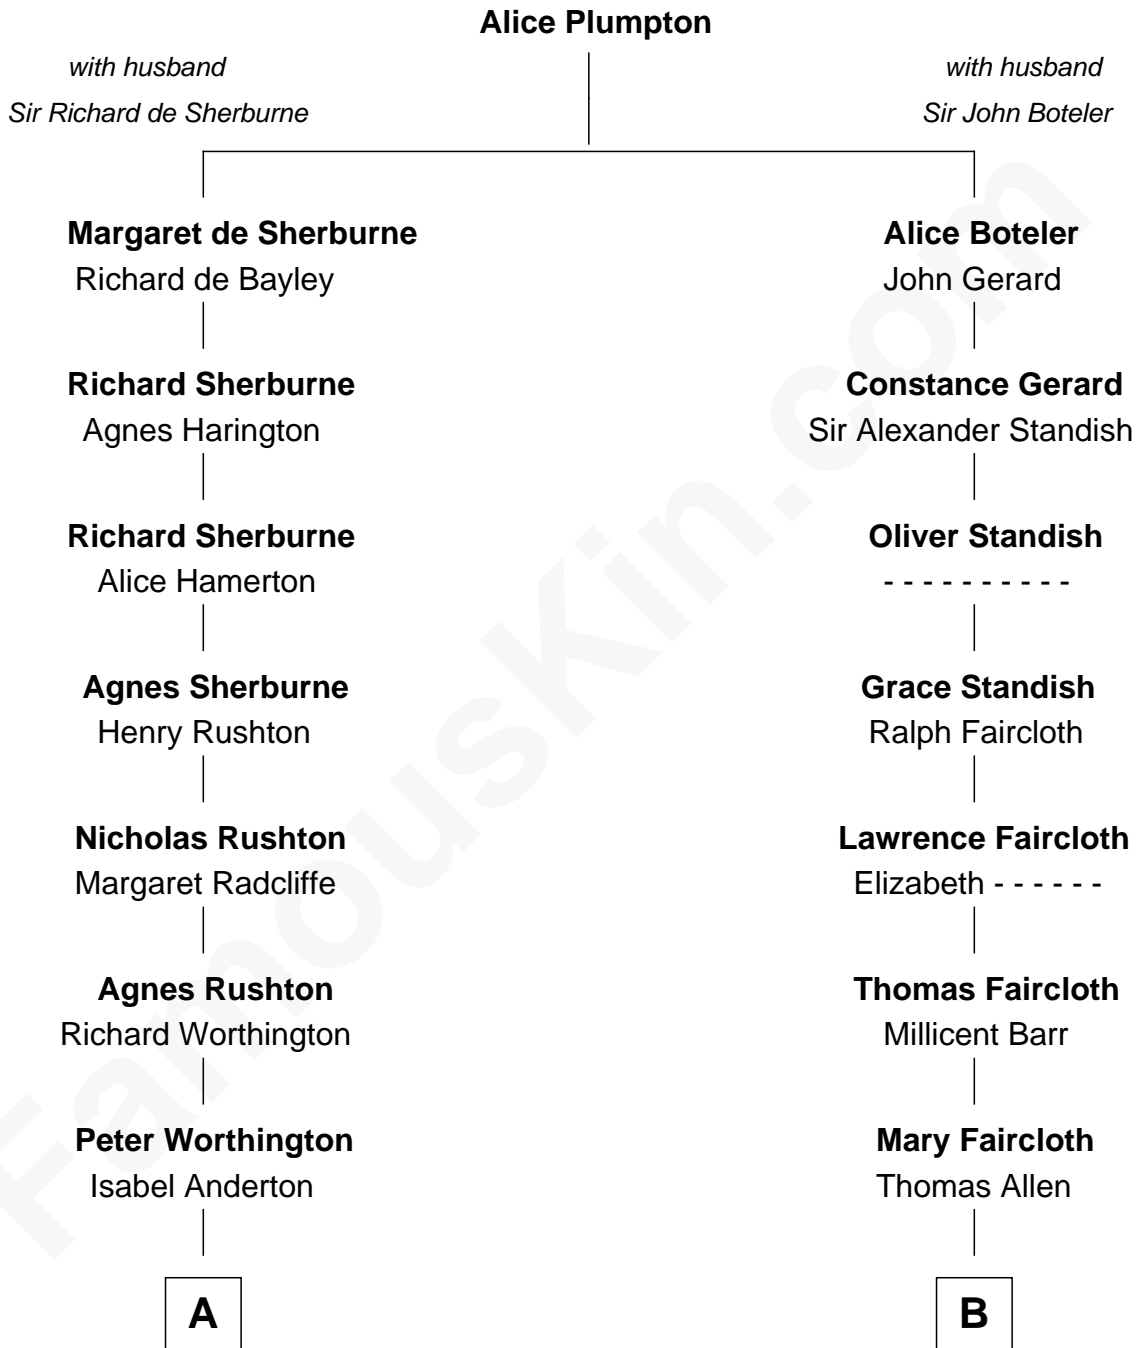

FamousKin.com Relationship Chart of

Eugene Foss

45th Governor of Massachusetts

18th cousin of

Sarah Palin

9th Governor of Alaska

C

George Edmund Foss
Marcia Cordelia Noble

Eugene Foss

45th Governor of Massachusetts

D

Charles Richard Heath
Sarah Sheeran

Sarah Palin

9th Governor of Alaska

FamousKin.com