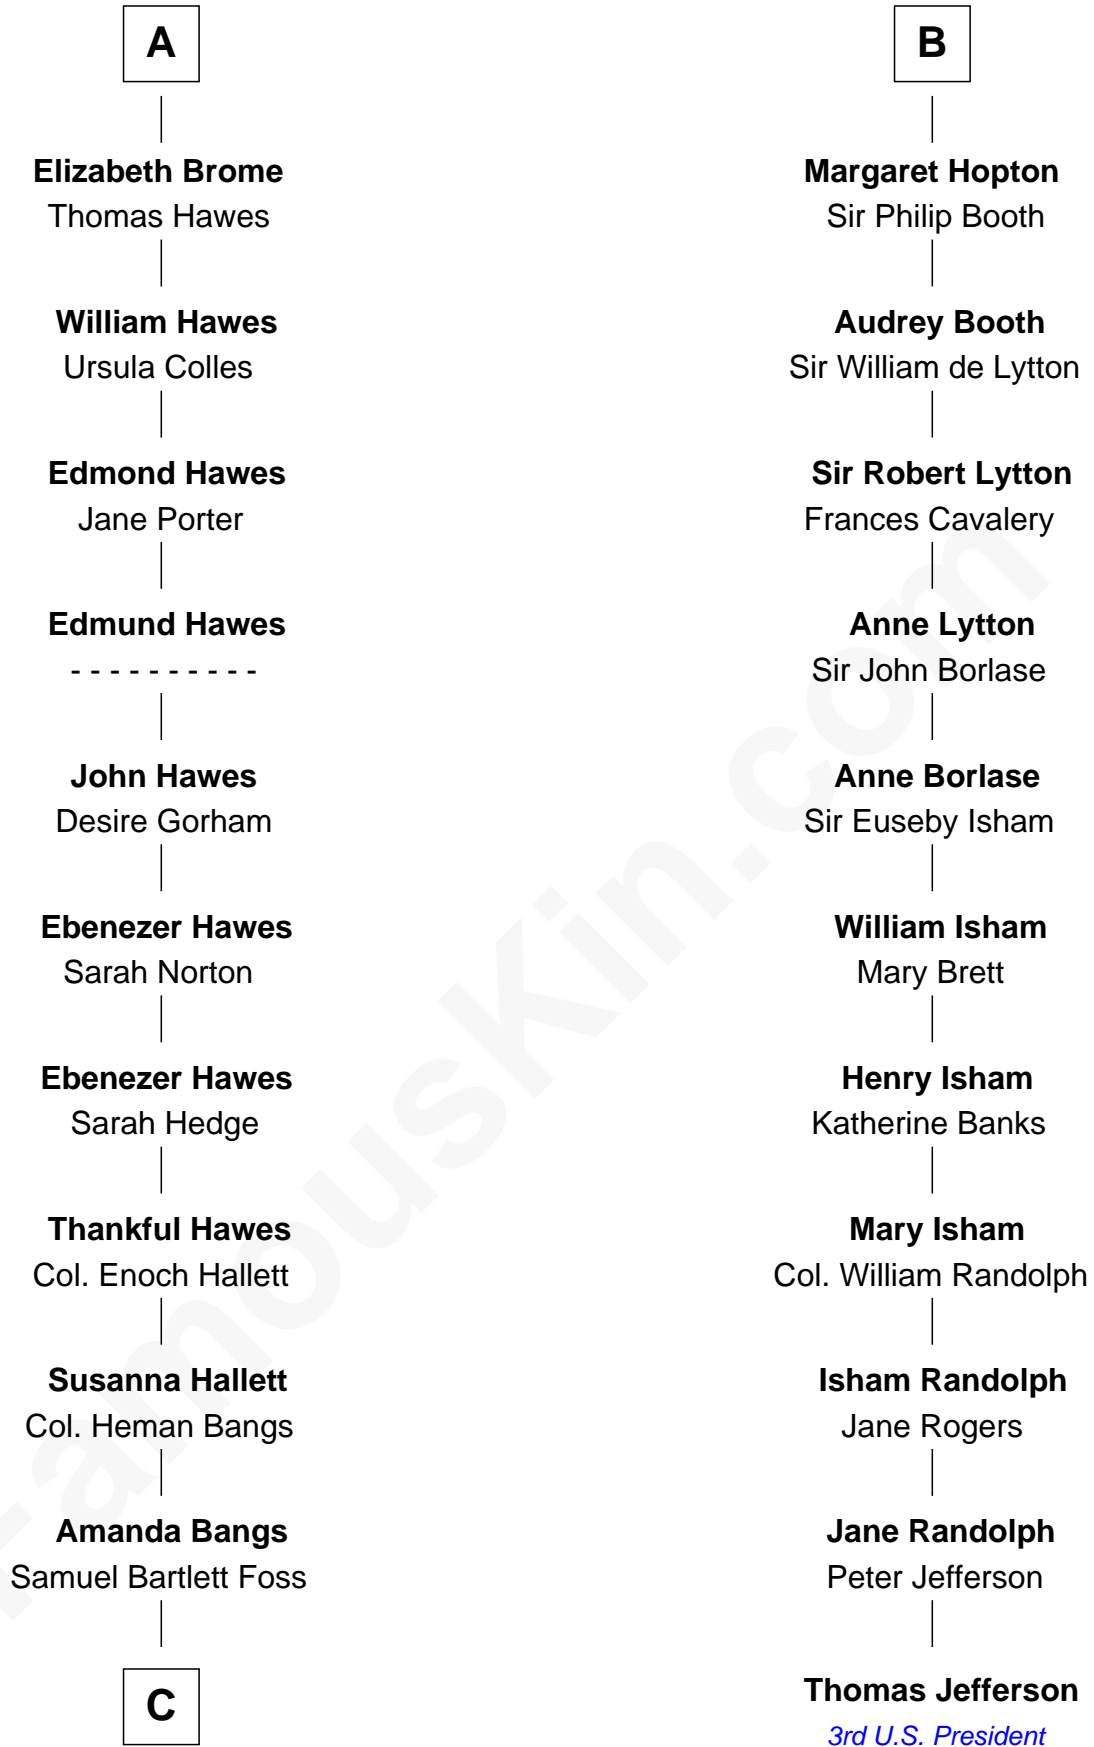

## Relationship Chart of Eugene Foss

45th Governor of Massachusetts

17th cousin 1 time removed of

## Thomas Jefferson

3rd U.S. President and Signer of the Declaration of Independence

**Sir Robert de Ros**

Isabel de Aubeney

**C**

George Edmund Foss

Marcia Cordelia Noble

Eugene Foss

*45th Governor of Massachusetts*

FamousKin.com