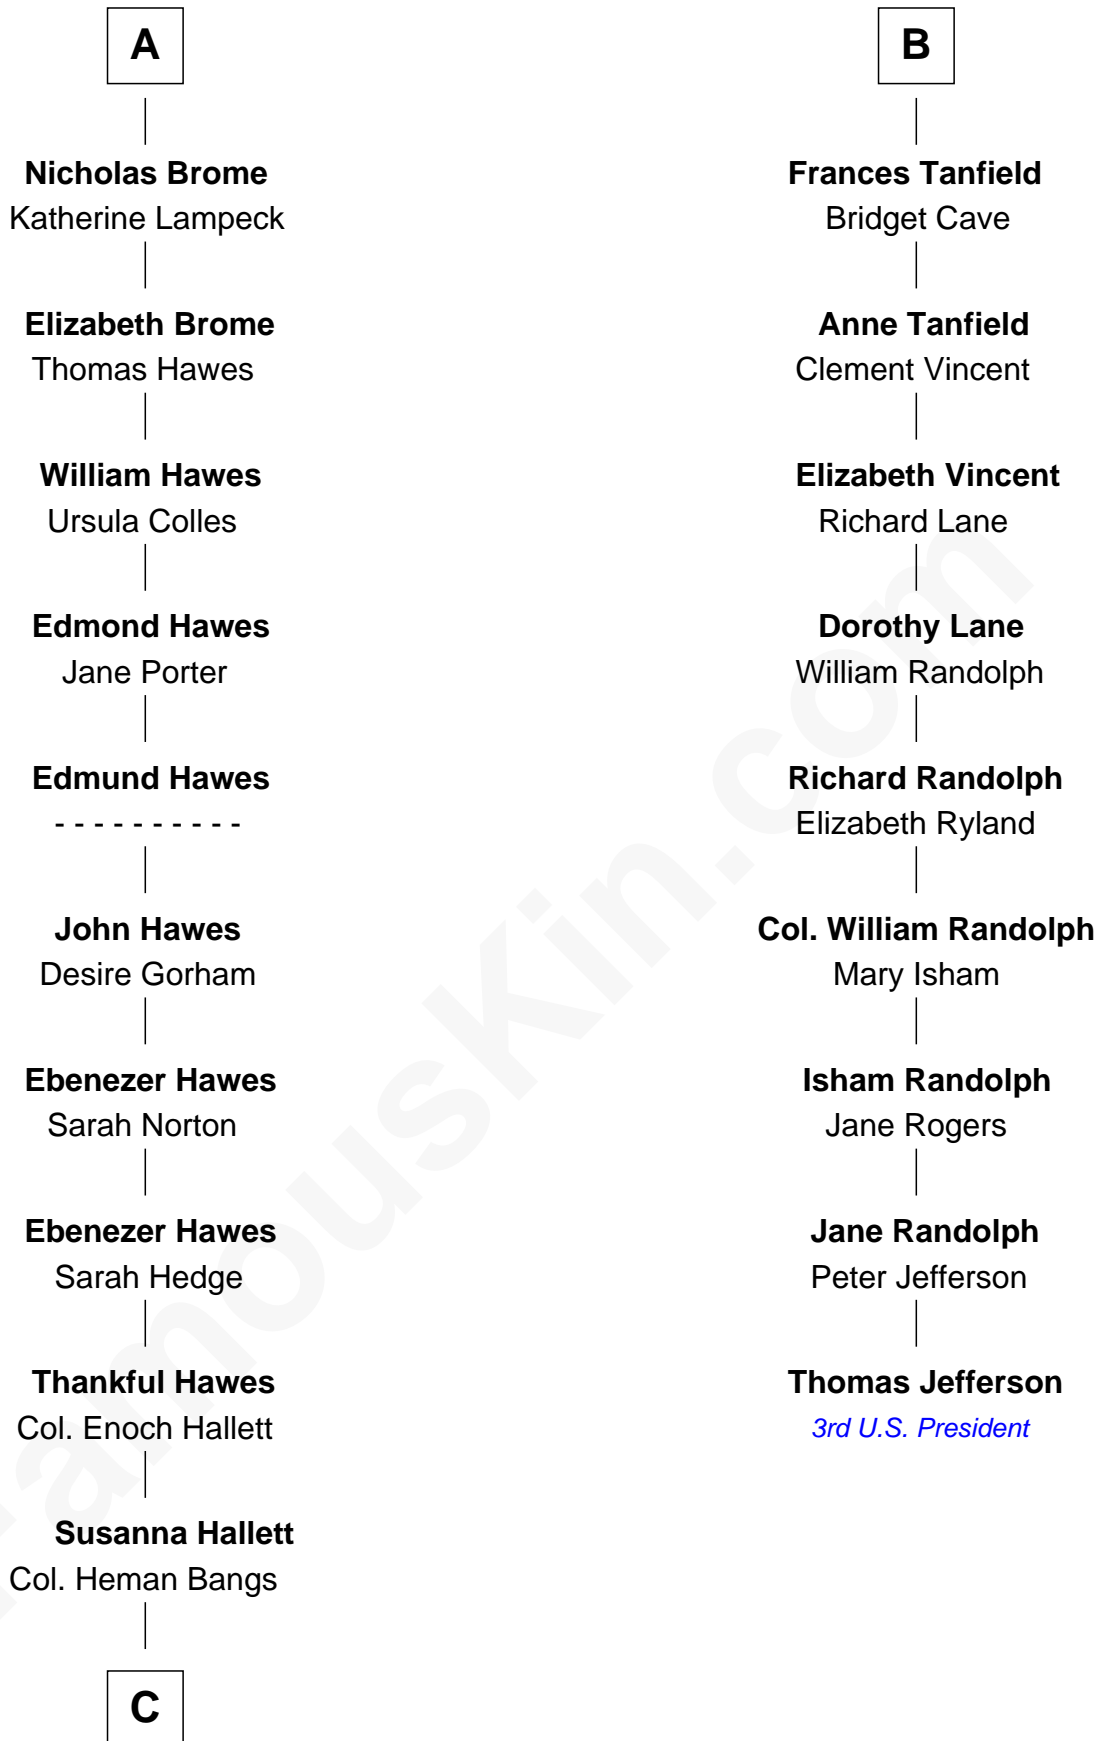

## Relationship Chart of Eugene Foss

45th Governor of Massachusetts

15th cousin 4 times removed of

## Thomas Jefferson

3rd U.S. President and Signer of the Declaration of Independence

**C**

**Amanda Bangs**  
Samuel Bartlett Foss

**George Edmund Foss**  
Marcia Cordelia Noble

**Eugene Foss**  
*45th Governor of Massachusetts*