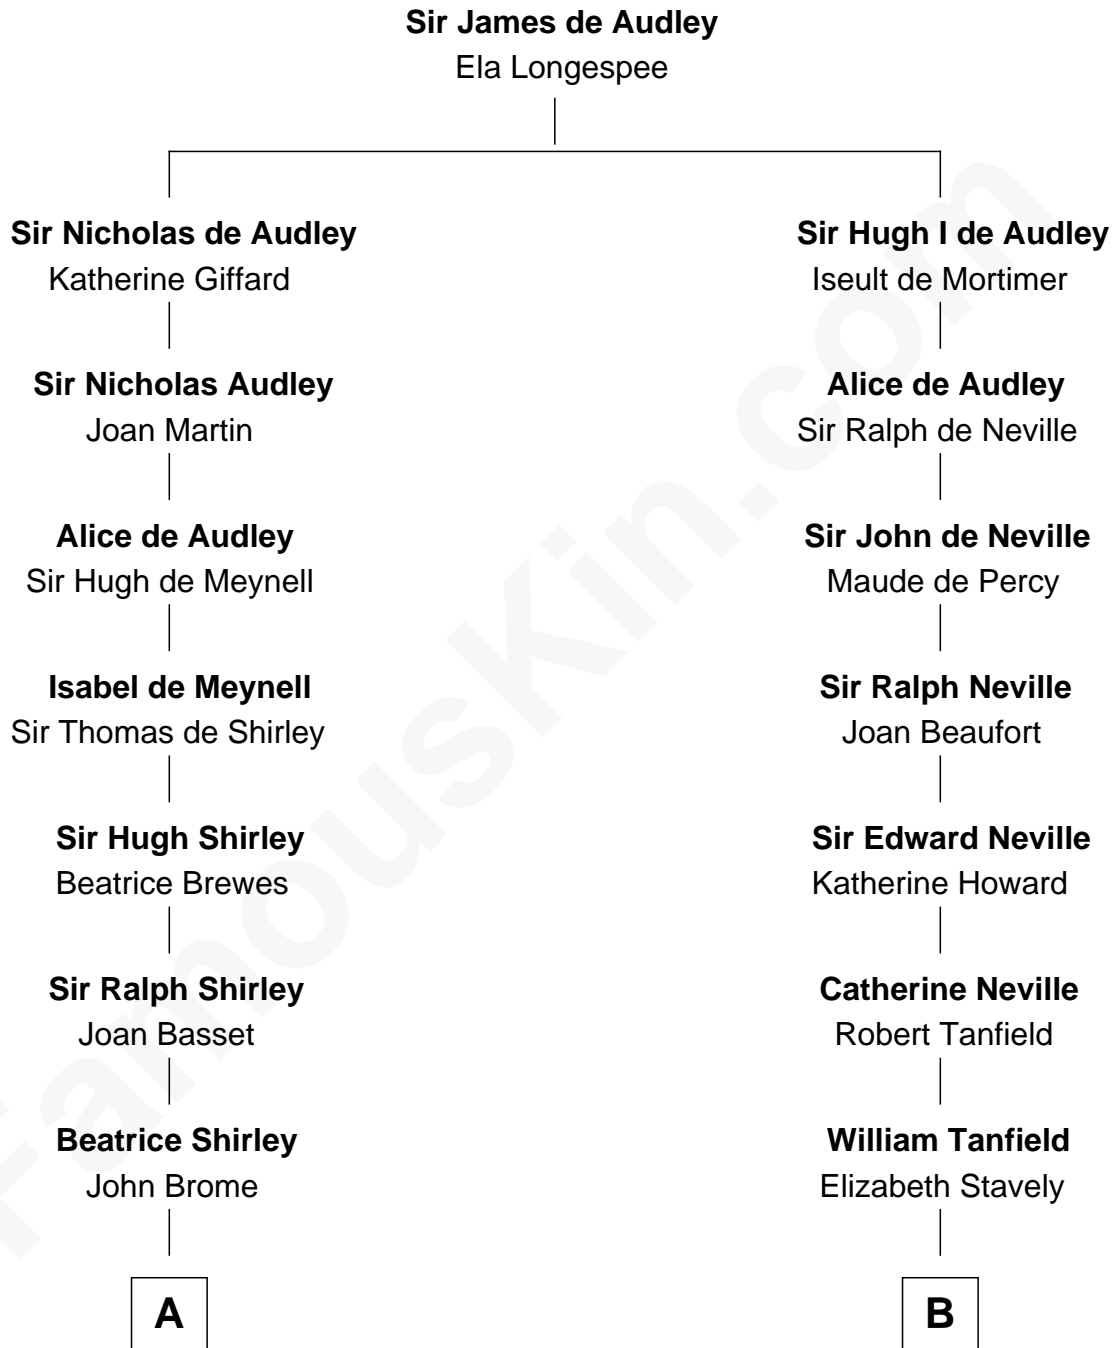

Thomas Jefferson

3rd U.S. President and Signer of the Declaration of Independence