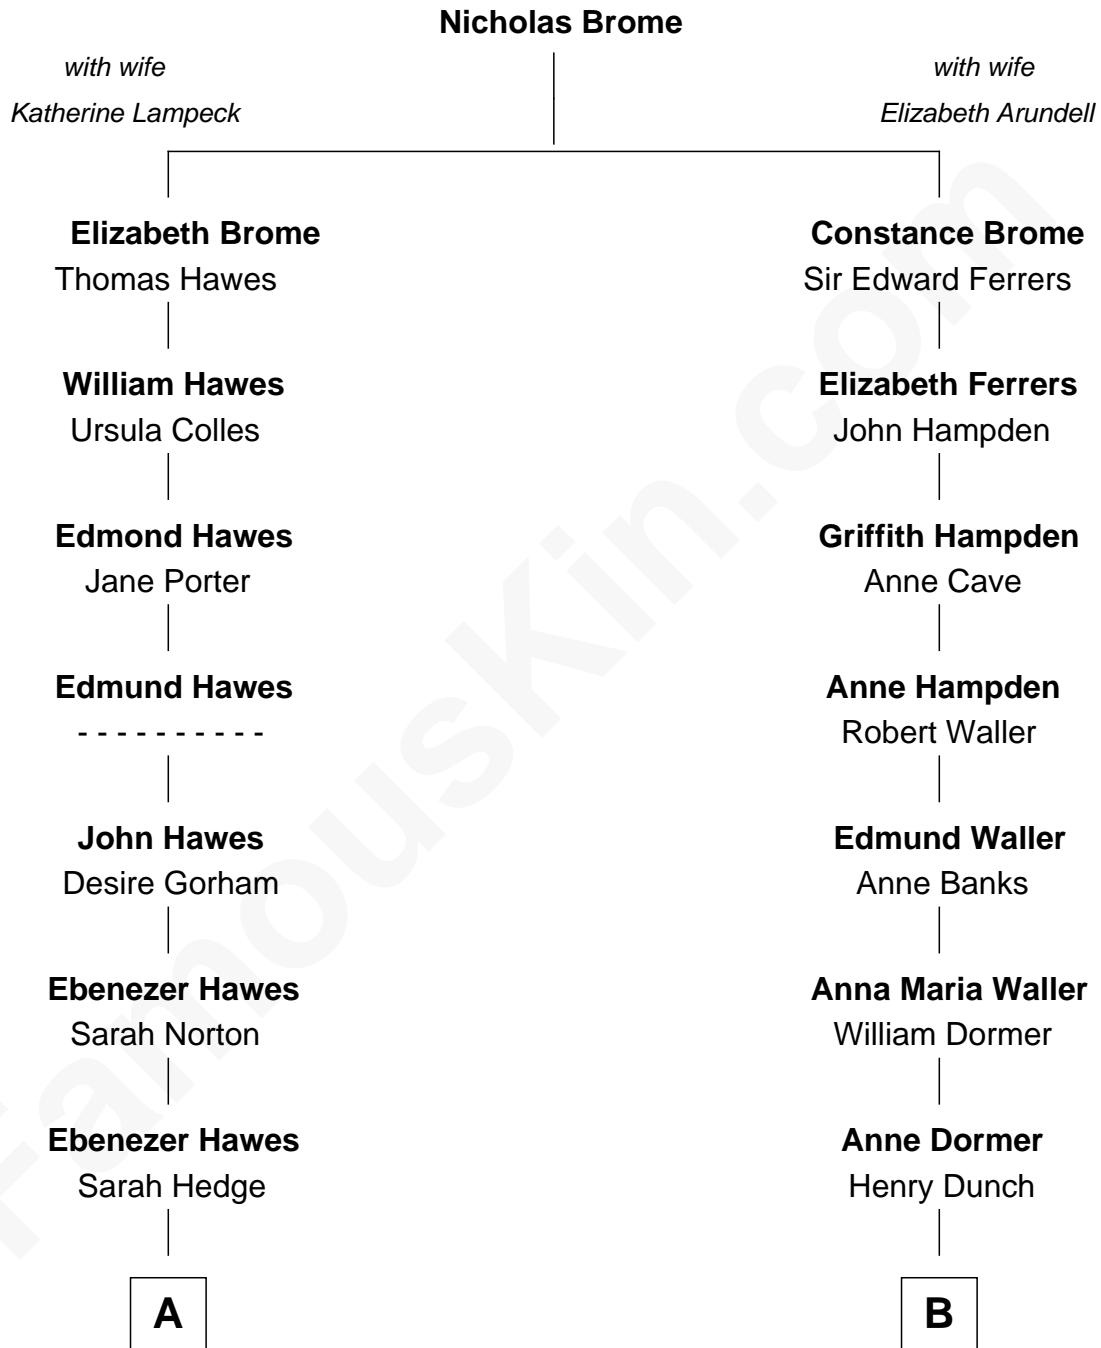

FamousKin.com

Relationship Chart of Eugene Foss

45th Governor of Massachusetts

11th cousin 6 times removed of

Prince William

Prince of Wales

William photo by [InSapphoWeTrust](#) [\(CC BY-SA 2.0\)](#)