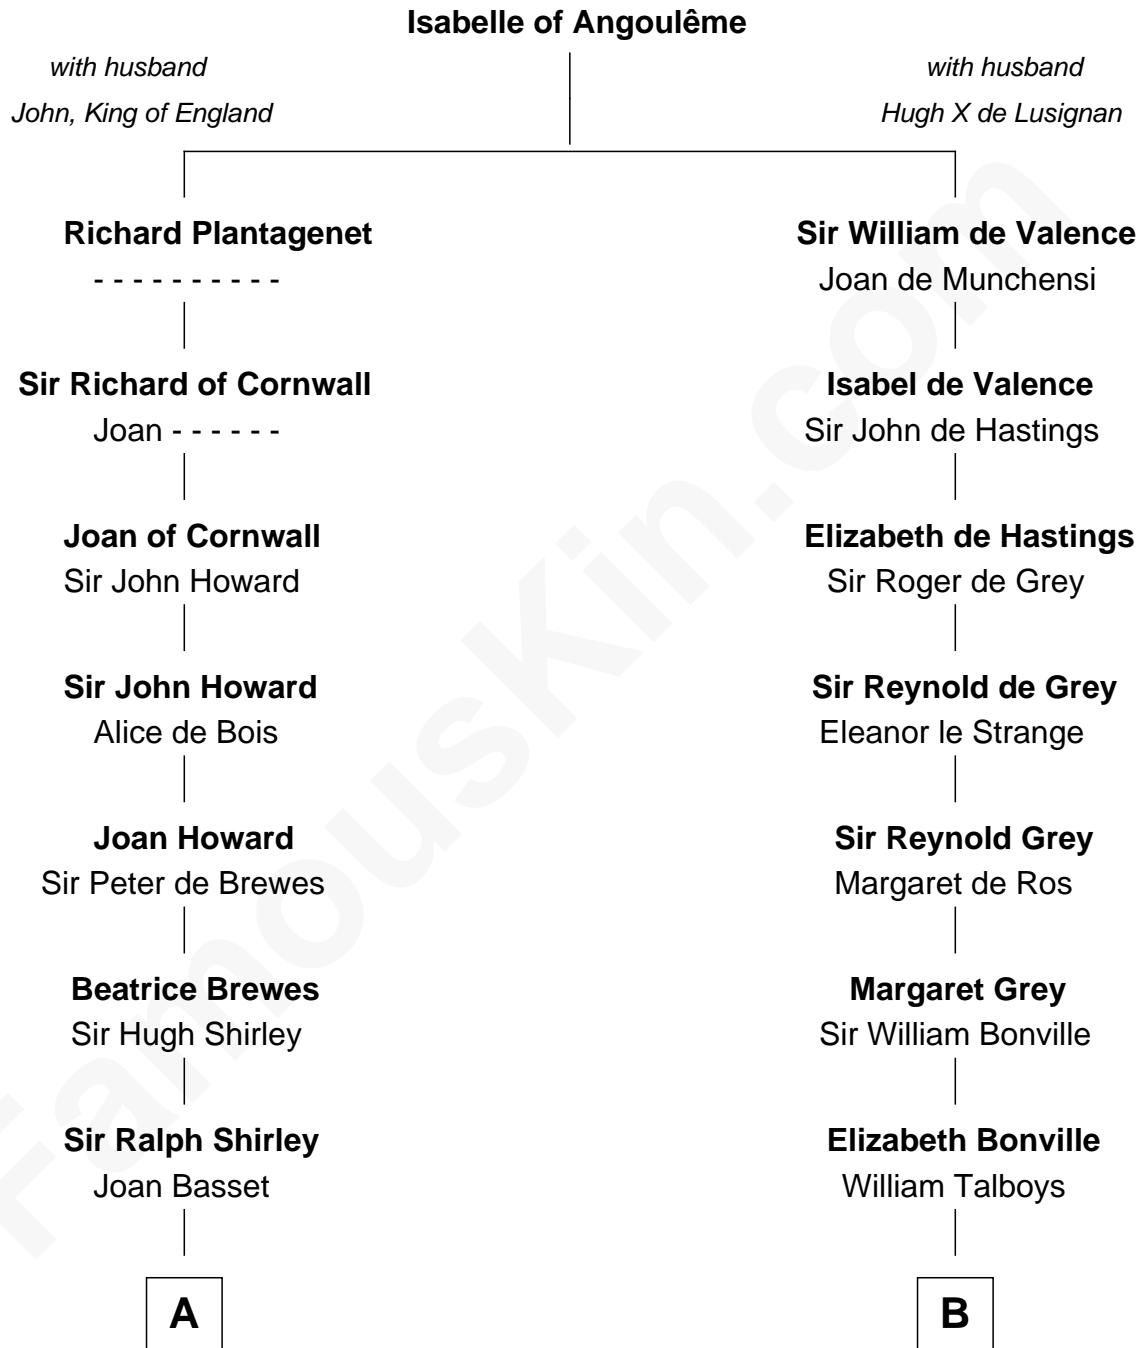

# FamousKin.com

## Relationship Chart of Eugene Foss

45th Governor of Massachusetts

19th cousin 1 time removed of

**William Rufus Day**

36th U.S. Secretary of State

**C**

**Susanna Hallett**  
Col. Heman Bangs

**Amanda Bangs**  
Samuel Bartlett Foss