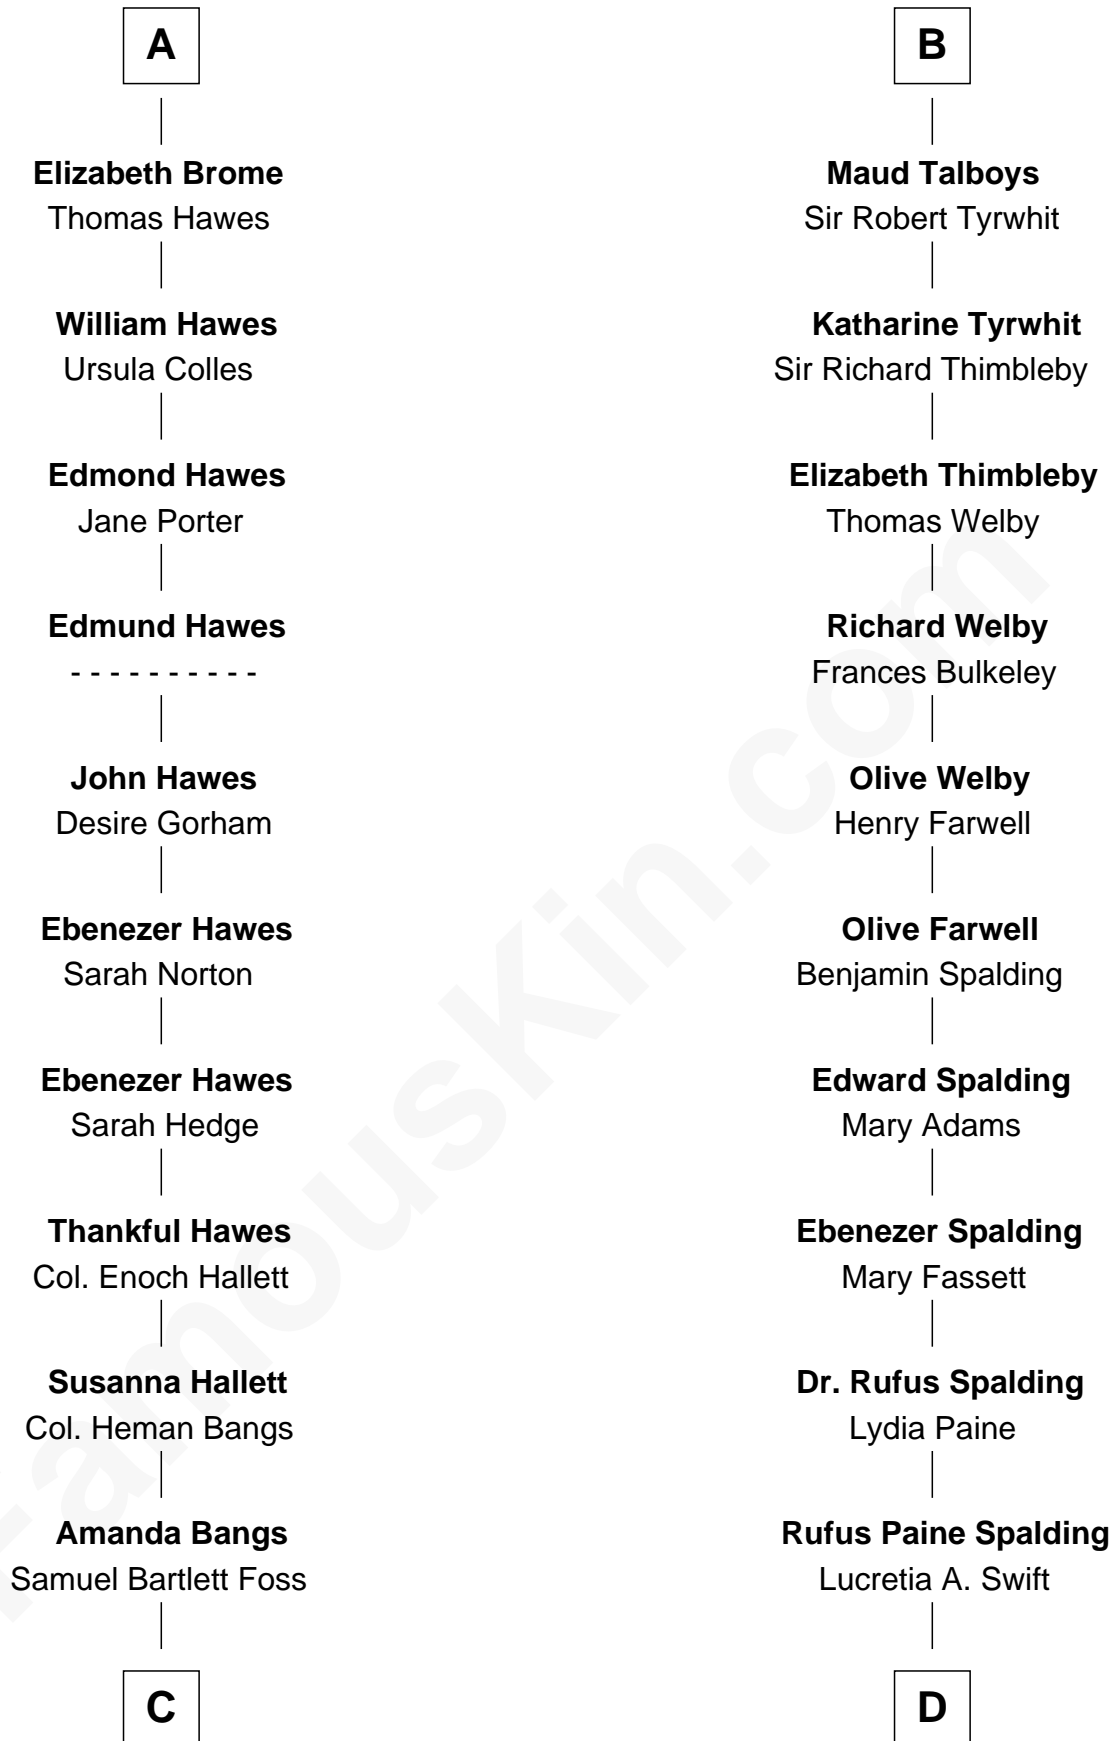

FamousKin.com

Relationship Chart of Eugene Foss

45th Governor of Massachusetts

18th cousin of

William Rufus Day

36th U.S. Secretary of State

Sir Robert de Ros

Isabel de Aubeney

C

George Edmund Foss
Marcia Cordelia Noble

Eugene Foss
45th Governor of Massachusetts

D

Emily Swift Spalding
Luther Day

William Rufus Day
36th U.S. Secretary of State

FamousKin.com