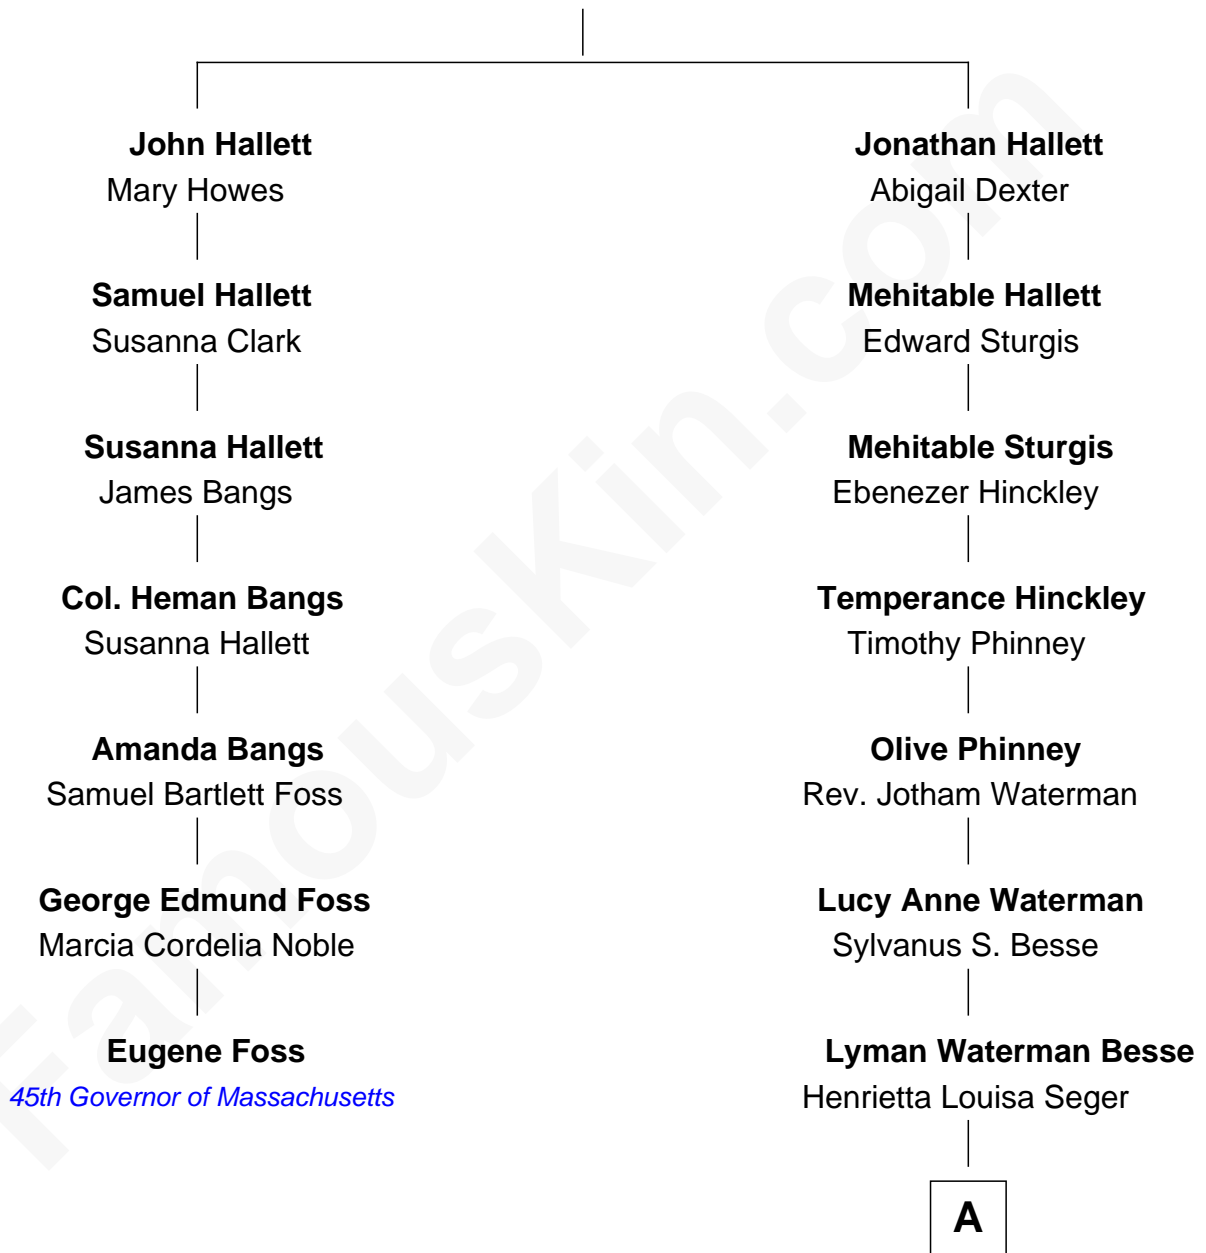

FamousKin.com

Relationship Chart of Eugene Foss

45th Governor of Massachusetts

6th cousin 4 times removed of

Jordana Brewster

TV and Movie Actress

Andrew Hallett, Jr.

A

Florence Foster Besse

Kingman Brewster

Kingman Brewster

Mary Louise Phillips

Alden Brewster

Maria João Leão de Sousa

Jordana Brewster

TV and Movie Actress