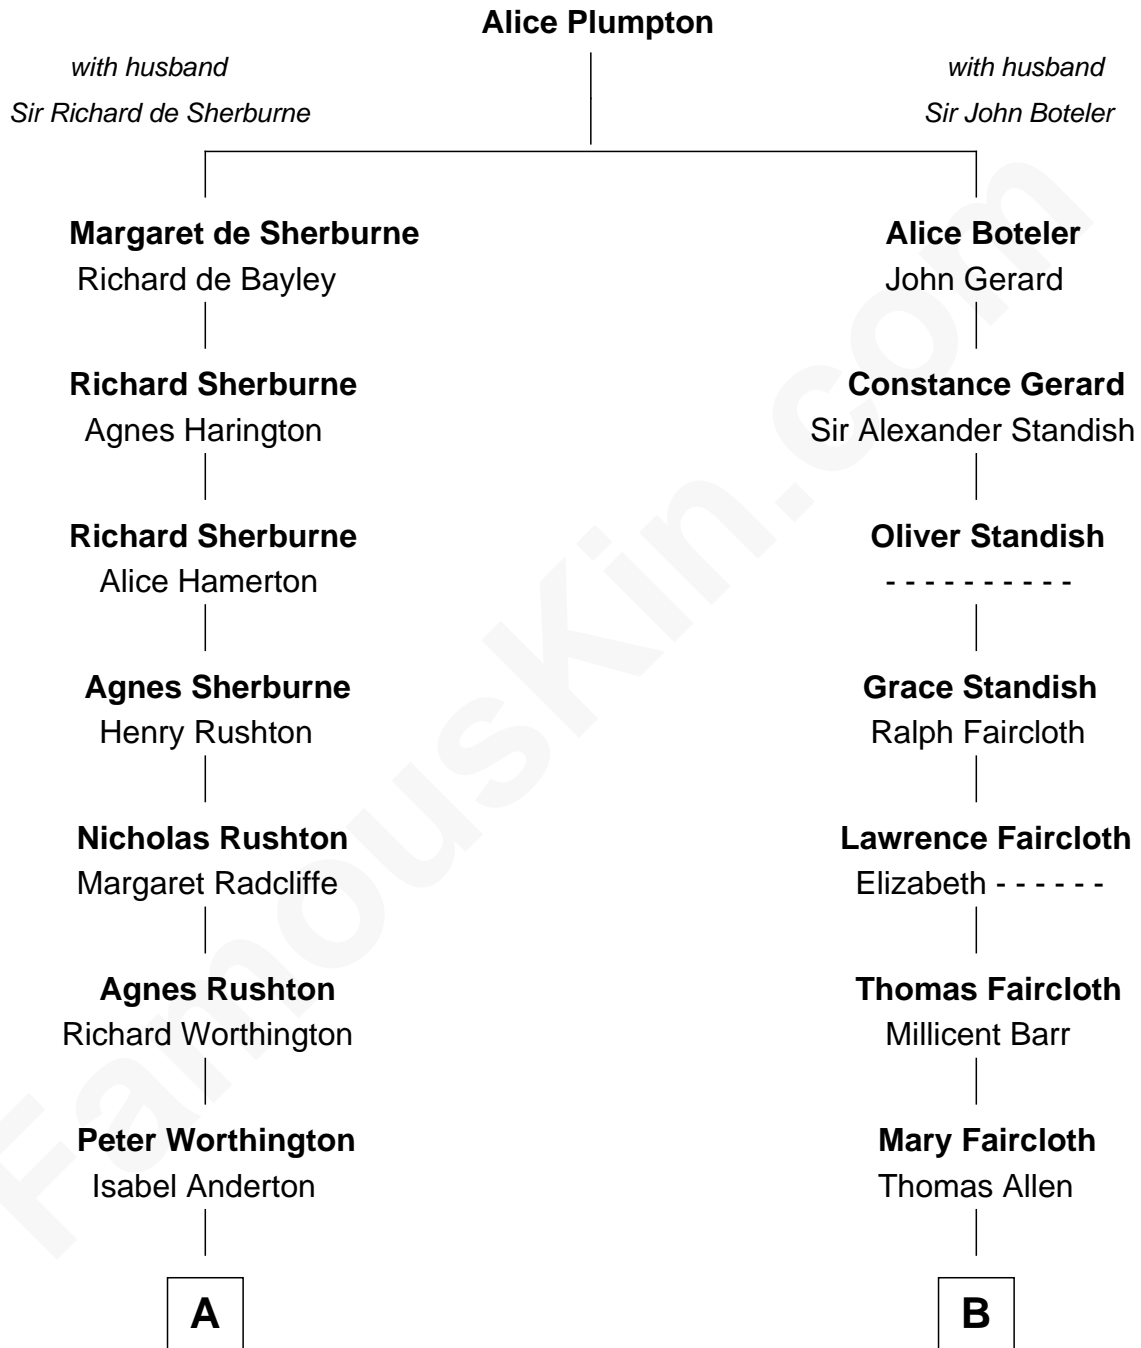

FamousKin.com

Relationship Chart of Eugene Foss

45th Governor of Massachusetts

18th cousin 2 times removed of

Mizuo Peck

TV and Movie Actress

C

George Edmund Foss
Marcia Cordelia Noble

Eugene Foss
45th Governor of Massachusetts

D

George Leete Peck
Katharine May Tolles

Laurence Tolles Peck
Barbara Field

George Leete Peck
Sanae Mizusawa

Mizuo Peck
TV and Movie Actress