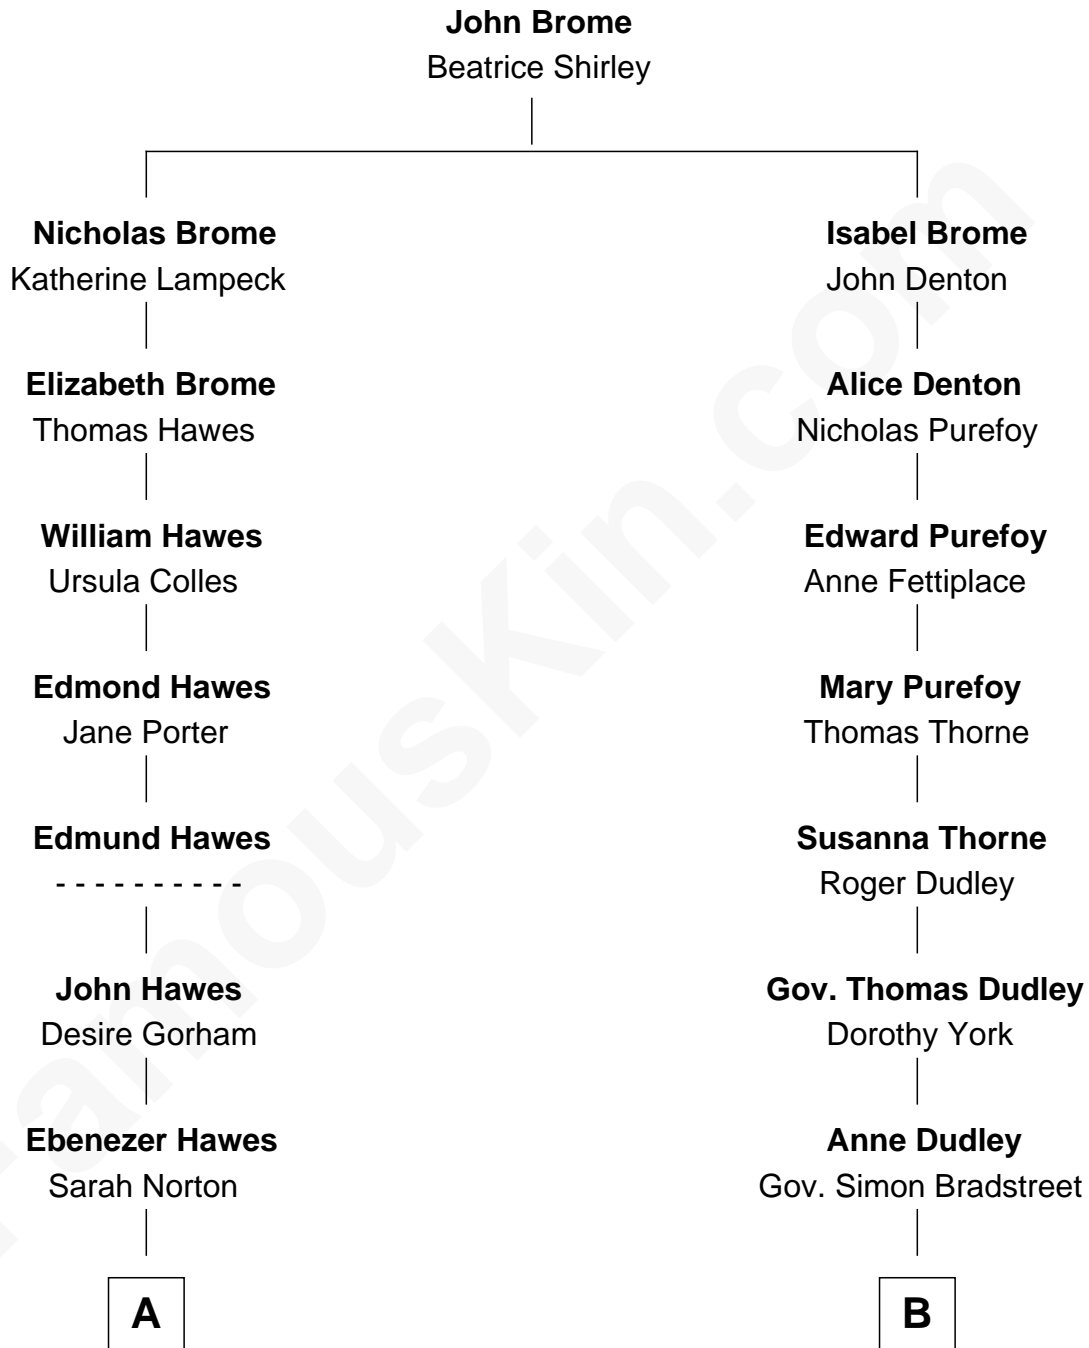

FamousKin.com

Relationship Chart of Eugene Foss

45th Governor of Massachusetts

12th cousin 1 time removed of

Oliver Wendell Holmes, Jr.

U.S. Supreme Court Justice

A

Ebenezer Hawes

Sarah Hedge

Thankful Hawes

Col. Enoch Hallett

Susanna Hallett

Col. Heman Bangs

Amanda Bangs

Samuel Bartlett Foss

George Edmund Foss

Marcia Cordelia Noble

Eugene Foss

45th Governor of Massachusetts

B

Samuel Bradstreet

Mercy Tyng

Mercy Bradstreet

Dr. James Oliver