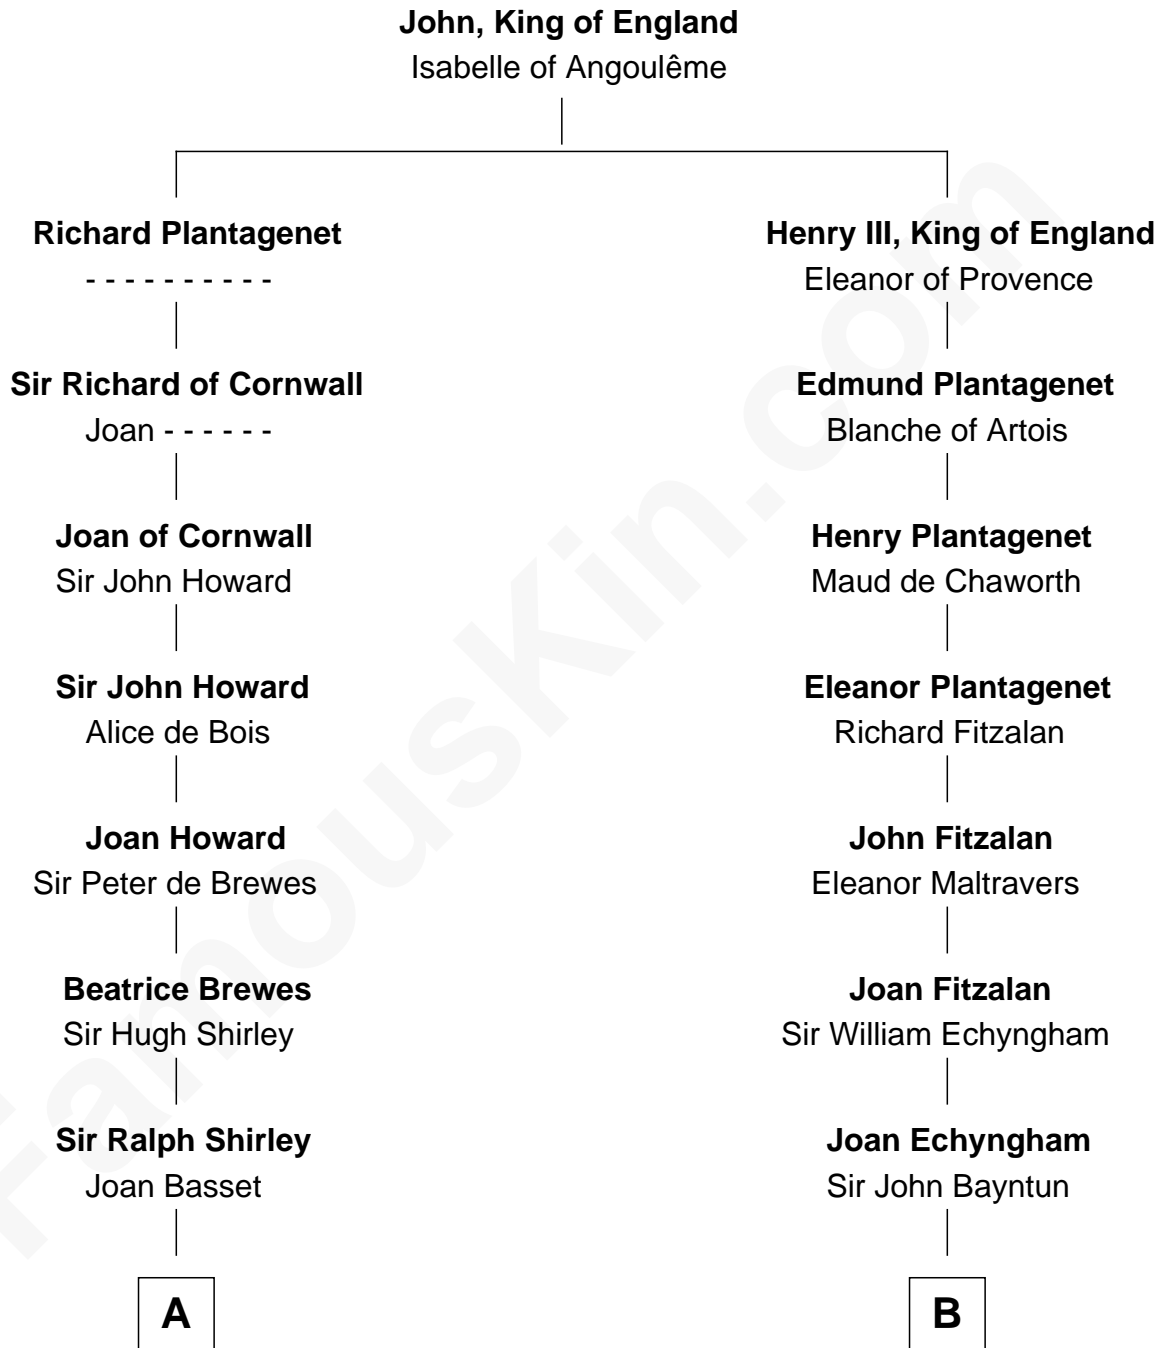

FamousKin.com

Relationship Chart of Eugene Foss

45th Governor of Massachusetts

20th cousin 1 time removed of

Endicott Peabody

62nd Governor of Massachusetts

C

Susanna Hallett
Col. Heman Bangs

Amanda Bangs
Samuel Bartlett Foss

George Edmund Foss
Marcia Cordelia Noble

Eugene Foss
45th Governor of Massachusetts

D

Francis Peabody
Martha Endicott

Samuel Endicott Peabody
Marianne Cabot Lee

Rev. Dr. Endicott Peabody
Fannie Peabody