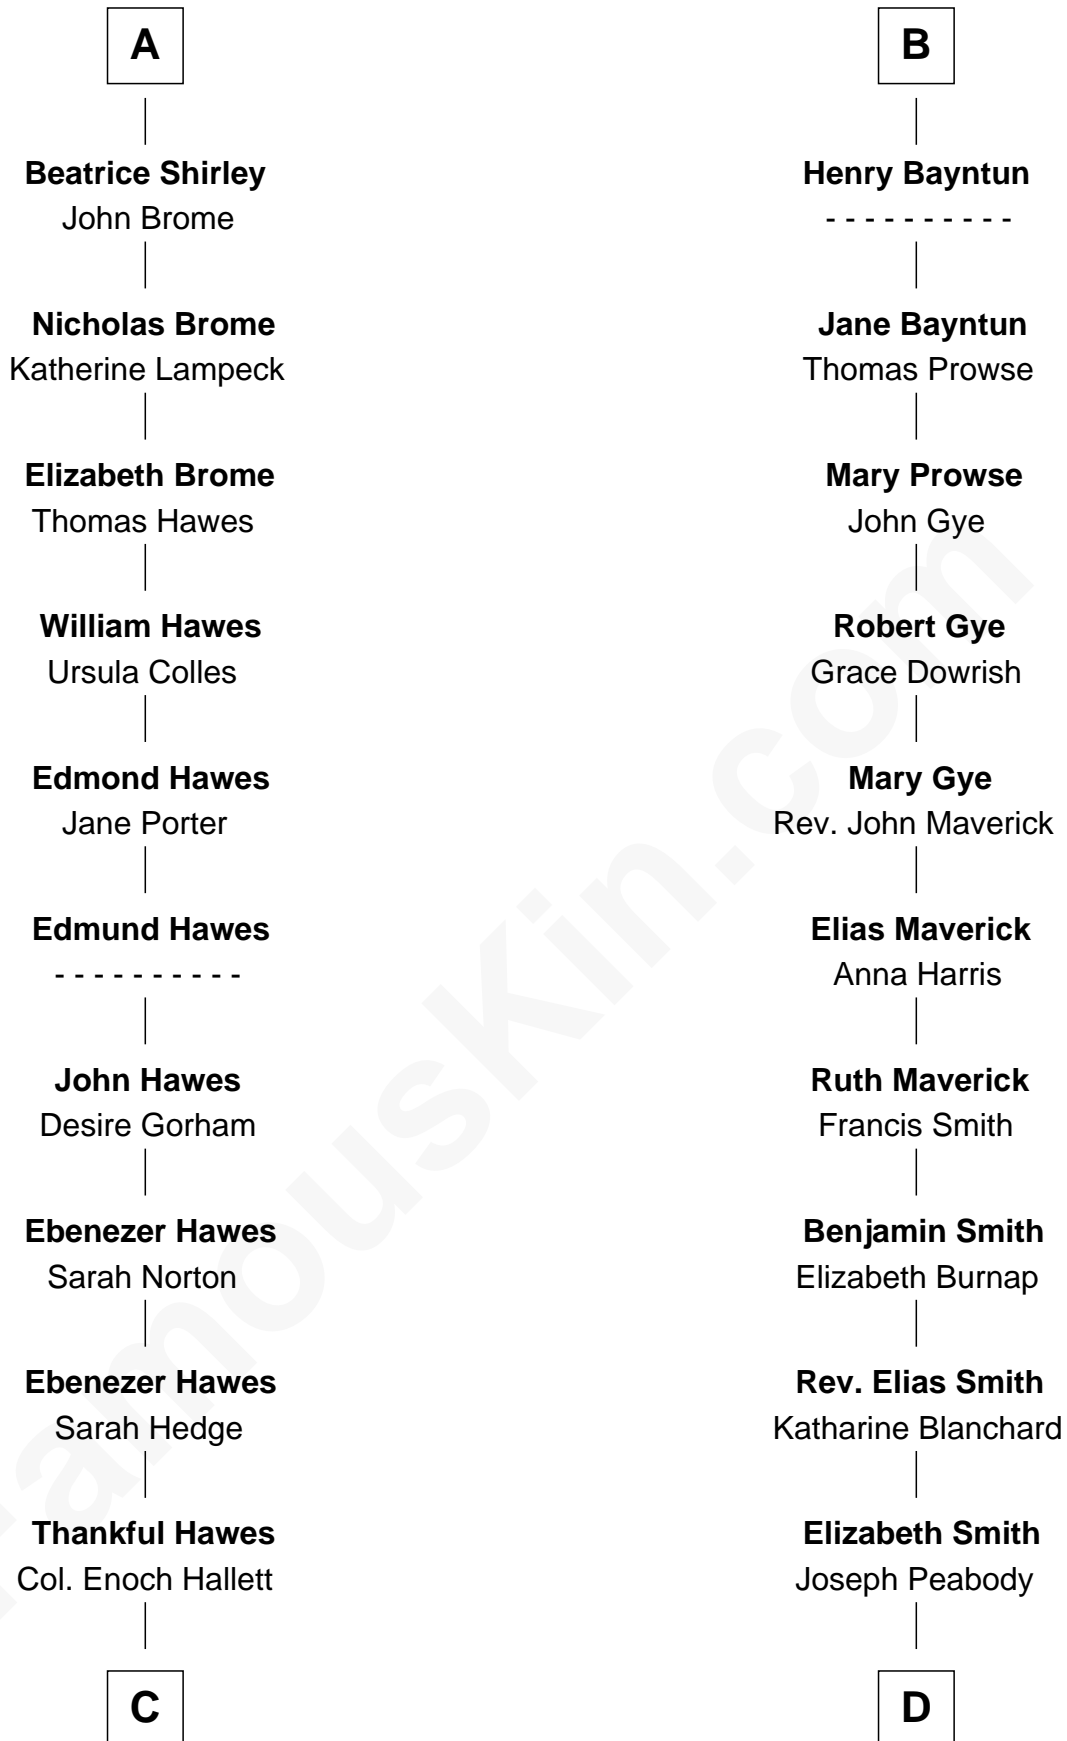

FamousKin.com

Relationship Chart of Eugene Foss

45th Governor of Massachusetts

20th cousin 1 time removed of

Endicott Peabody

62nd Governor of Massachusetts

C

Susanna Hallett
Col. Heman Bangs

Amanda Bangs
Samuel Bartlett Foss

George Edmund Foss
Marcia Cordelia Noble

Eugene Foss
45th Governor of Massachusetts

D

Francis Peabody
Martha Endicott

Samuel Endicott Peabody
Marianne Cabot Lee

Rev. Dr. Endicott Peabody
Fannie Peabody