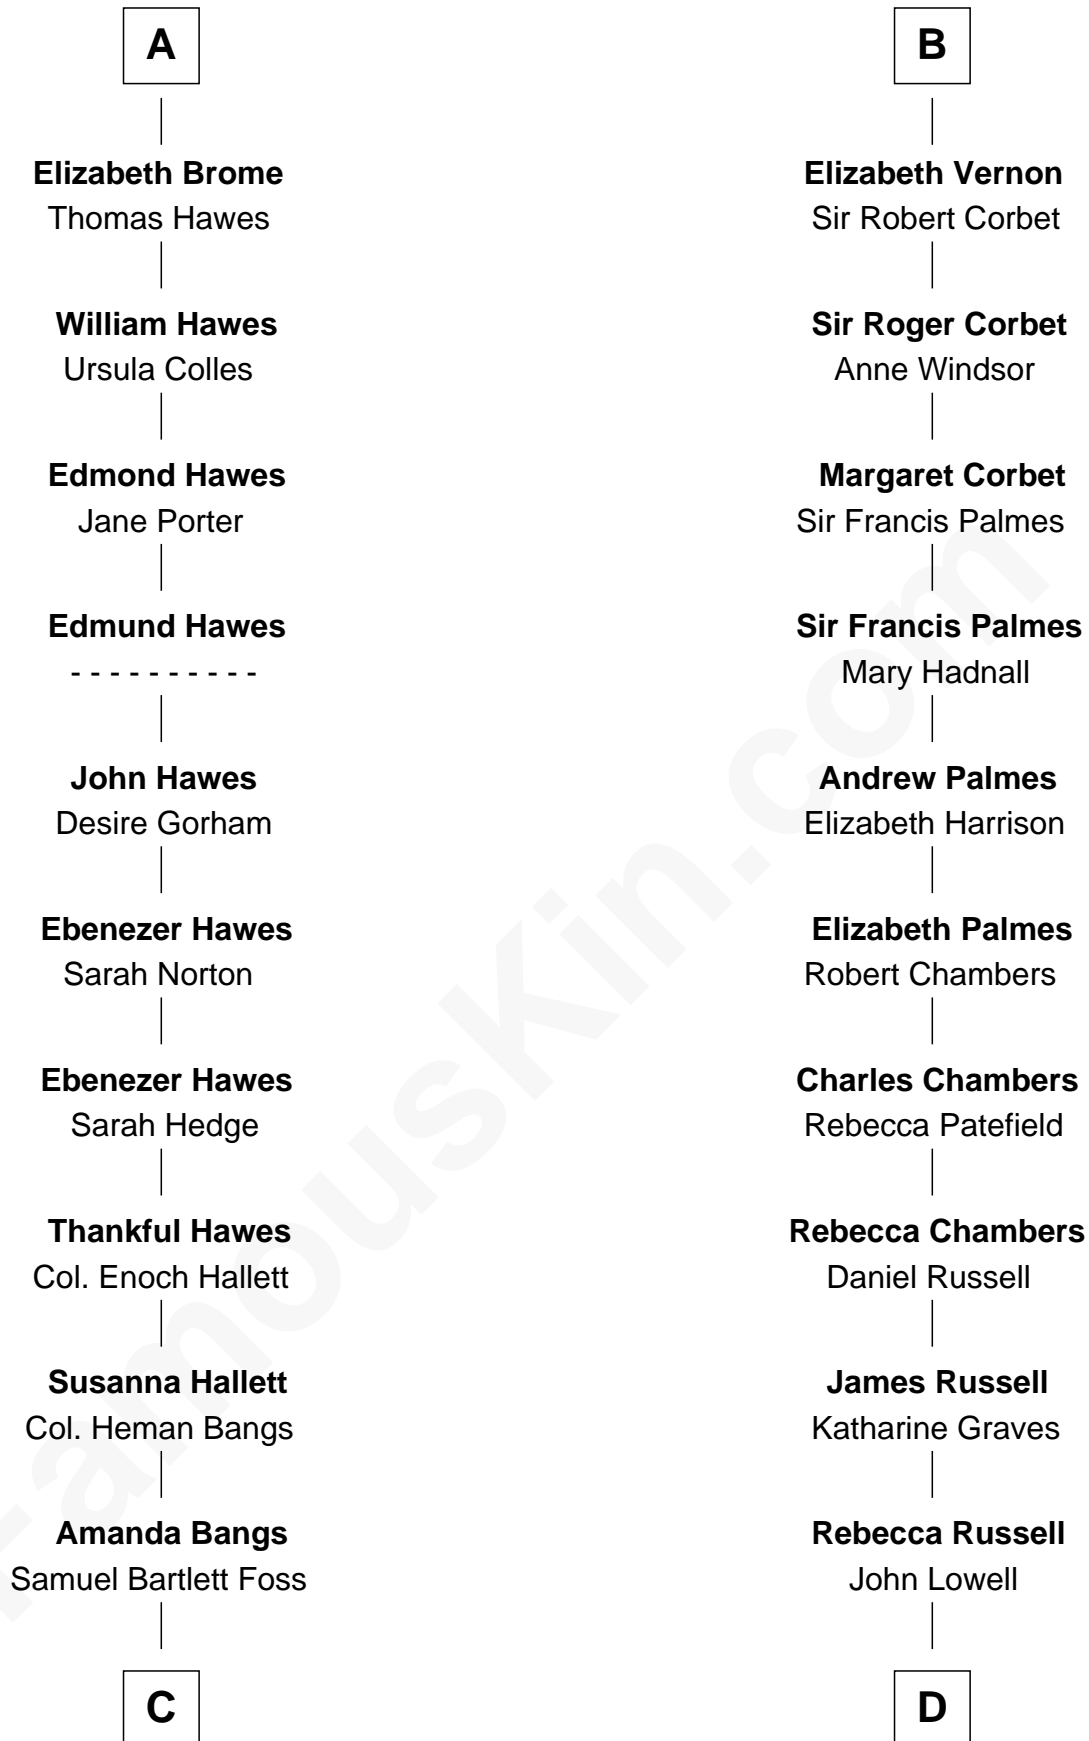

## Relationship Chart of Eugene Foss

45th Governor of Massachusetts

18th cousin of

**James Russell Lowell**

American "Fireside" Poet

**Sir Robert de Ros**

Isabel de Aubeney

**C**