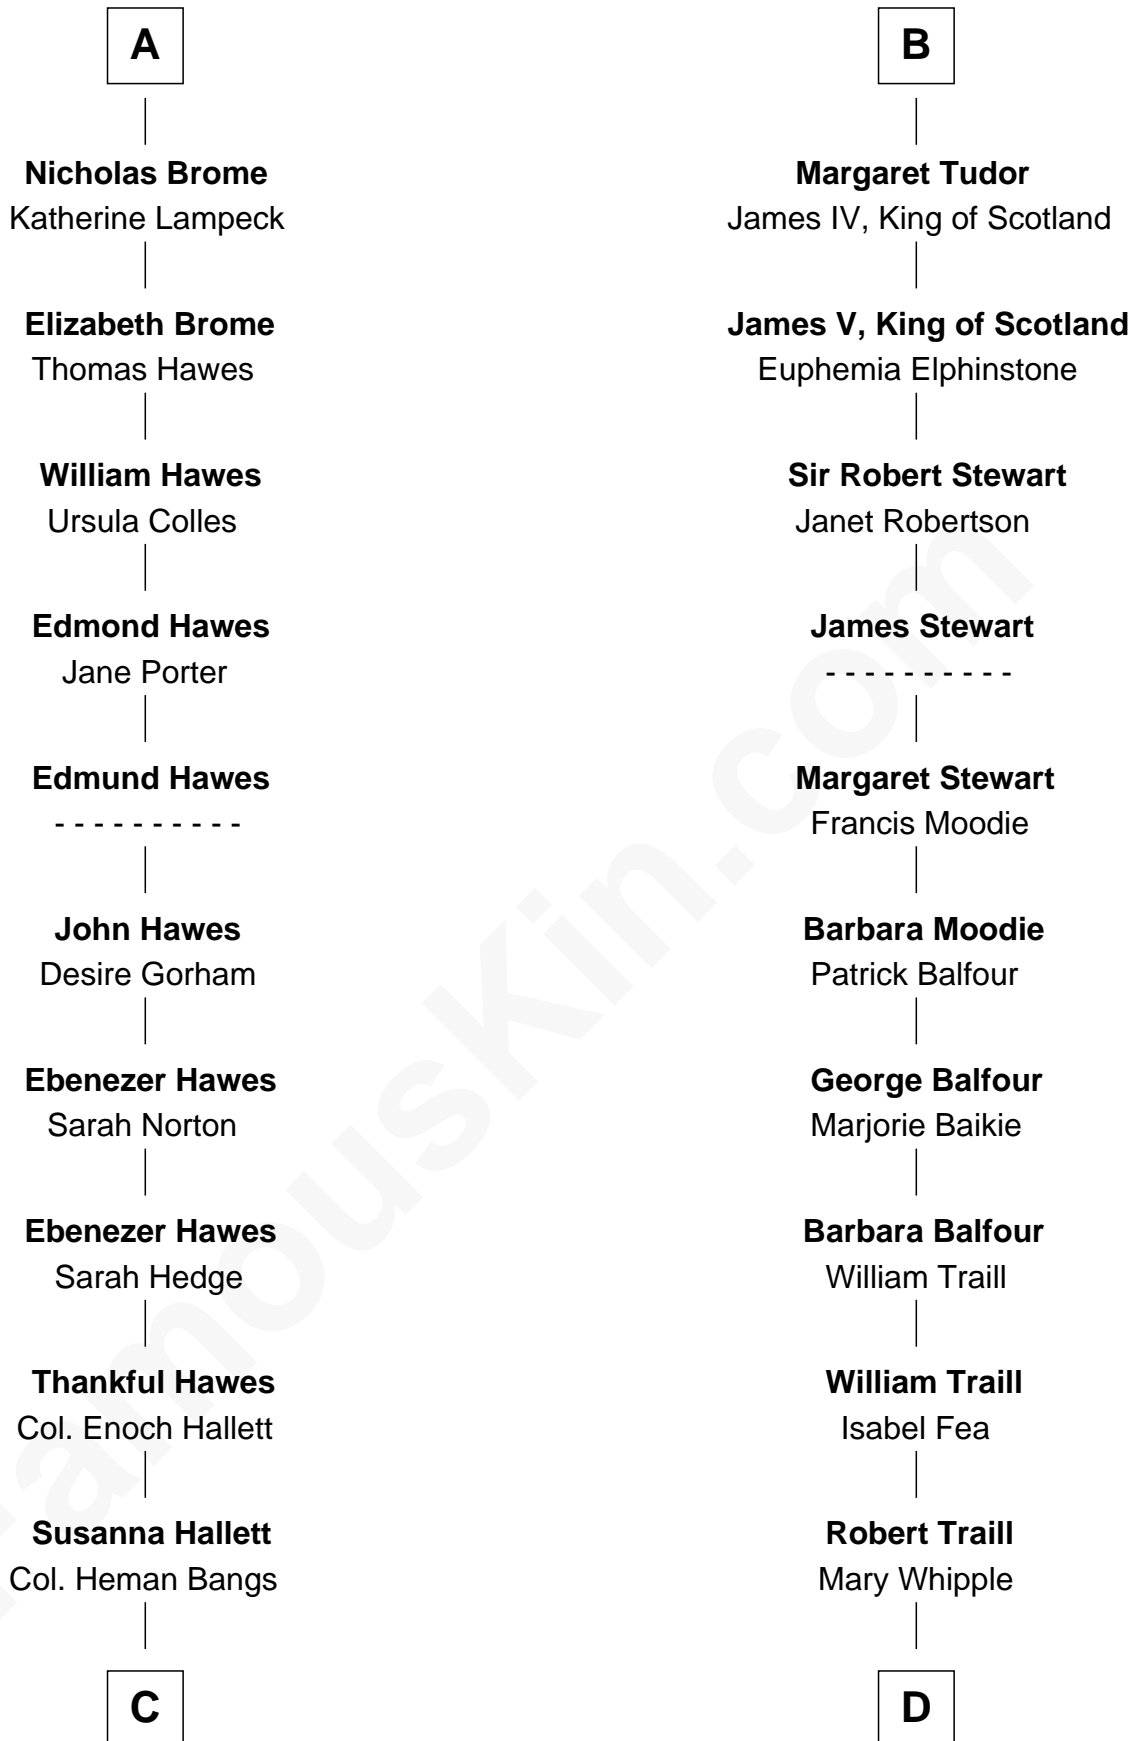

FamousKin.com

Relationship Chart of Eugene Foss

45th Governor of Massachusetts

19th cousin of

James Russell Lowell

American "Fireside" Poet

C

Amanda Bangs
Samuel Bartlett Foss

George Edmund Foss
Marcia Cordelia Noble

Eugene Foss
45th Governor of Massachusetts

D

Mary Whipple Trail
Keith Spence

Harriet Brackett Spence
Rev. Charles Lowell

James Russell Lowell
American "Fireside" Poet