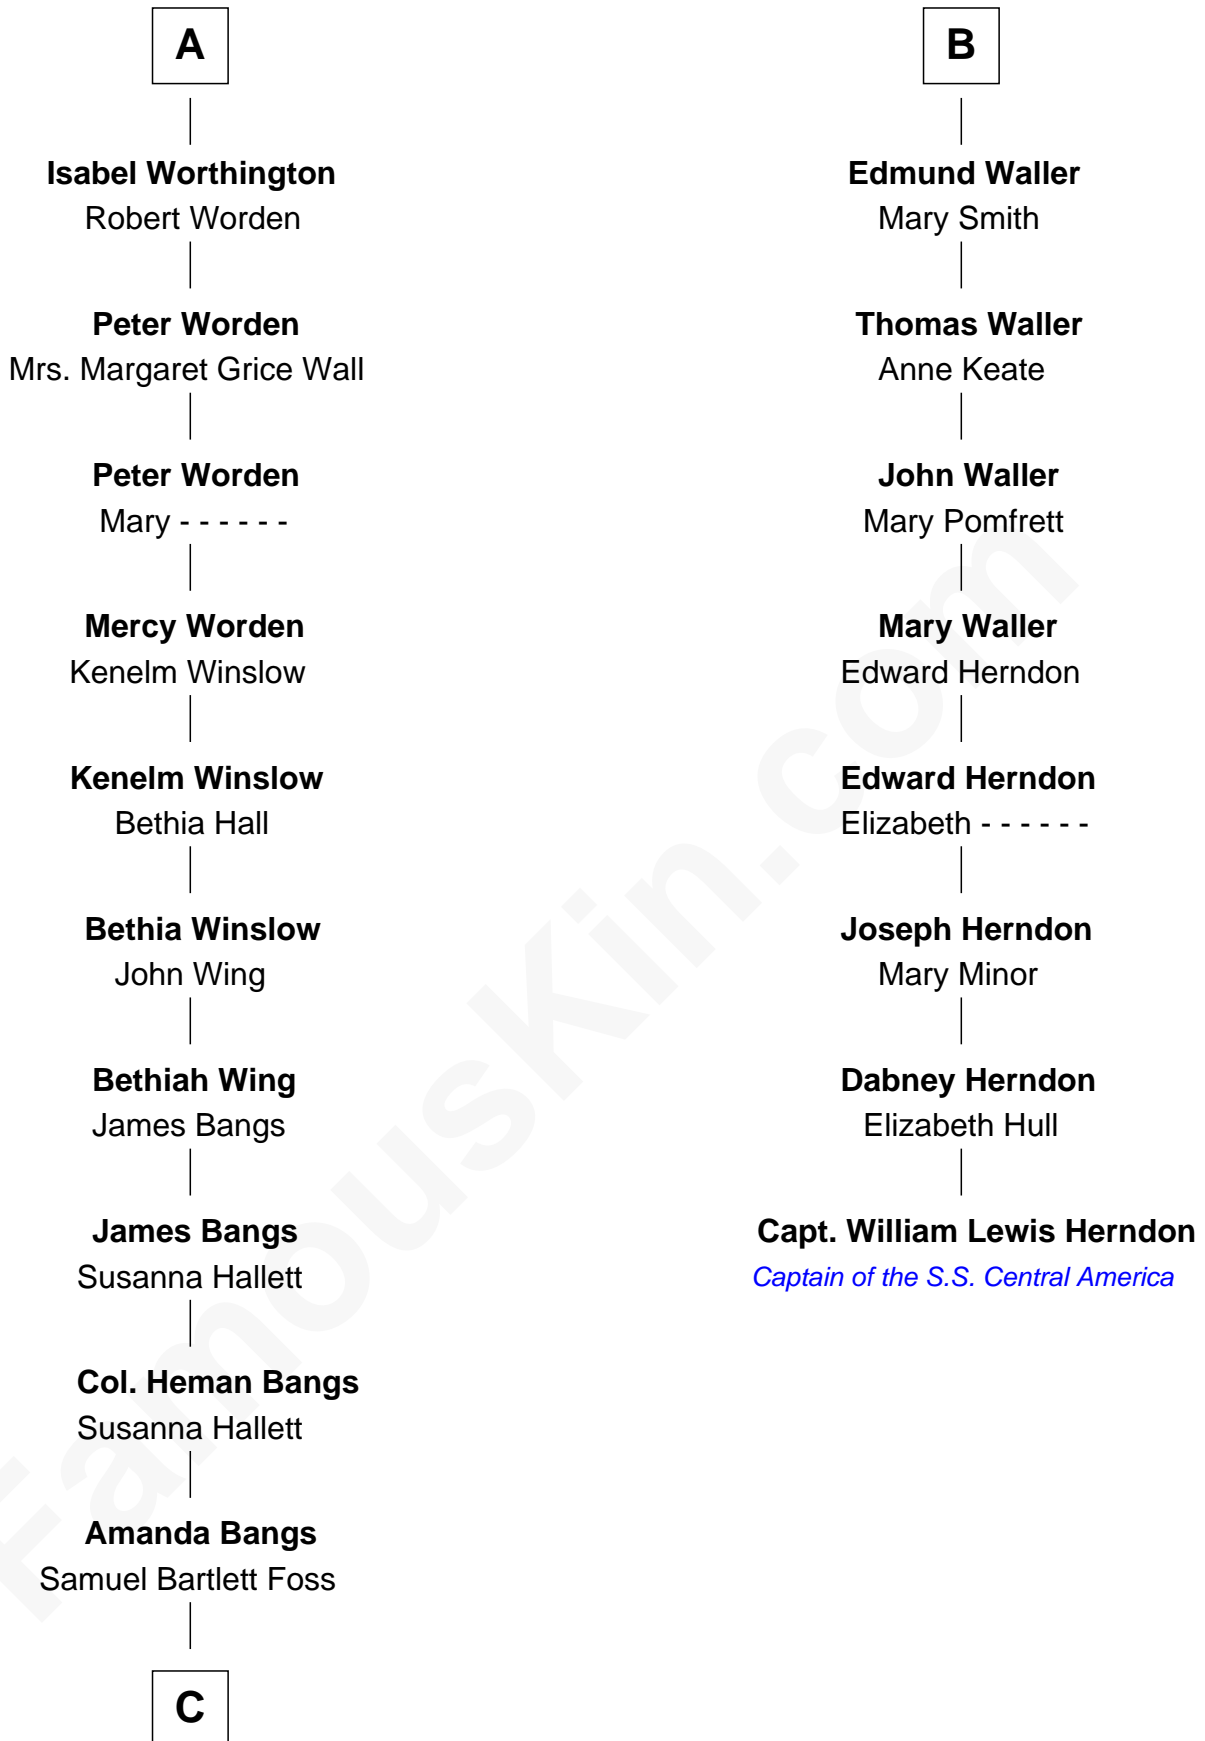

## Relationship Chart of Eugene Foss

45th Governor of Massachusetts

14th cousin 4 times removed of

**Capt. William Lewis Herndon**

Captain of the ill fated S.S. Central America

**C**

George Edmund Foss

Marcia Cordelia Noble