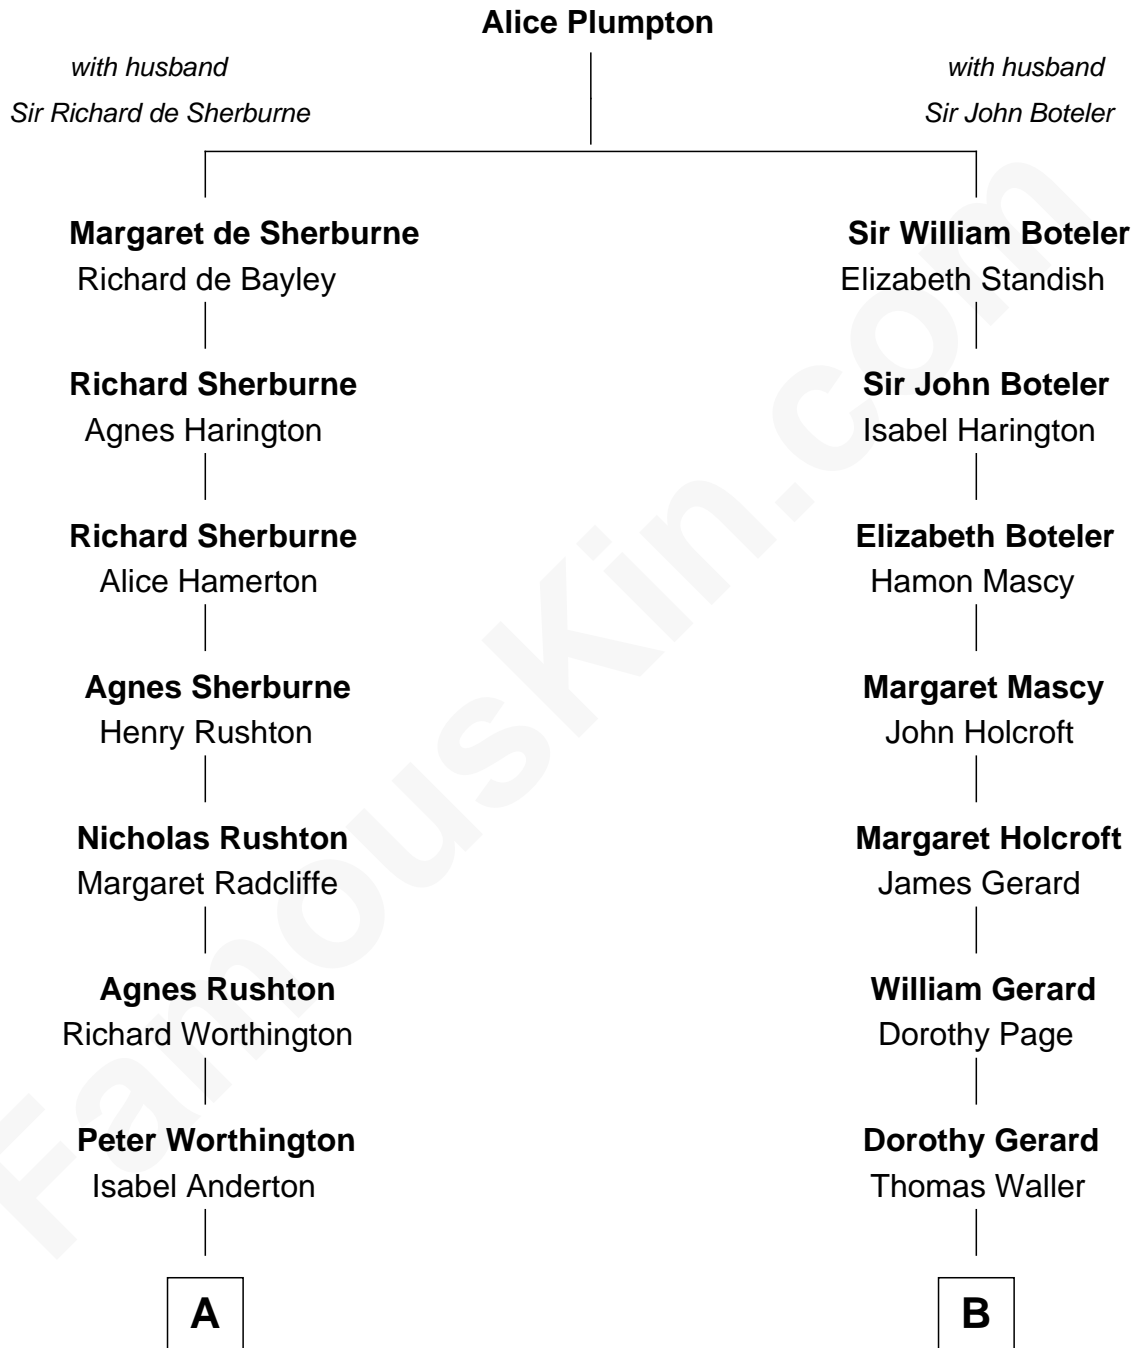

# FamousKin.com

## Relationship Chart of Eugene Foss

45th Governor of Massachusetts

14th cousin 4 times removed of

**Capt. William Lewis Herndon**

Captain of the ill fated S.S. Central America

**C**

George Edmund Foss

Marcia Cordelia Noble

Eugene Foss

*45th Governor of Massachusetts*

FamousKin.com