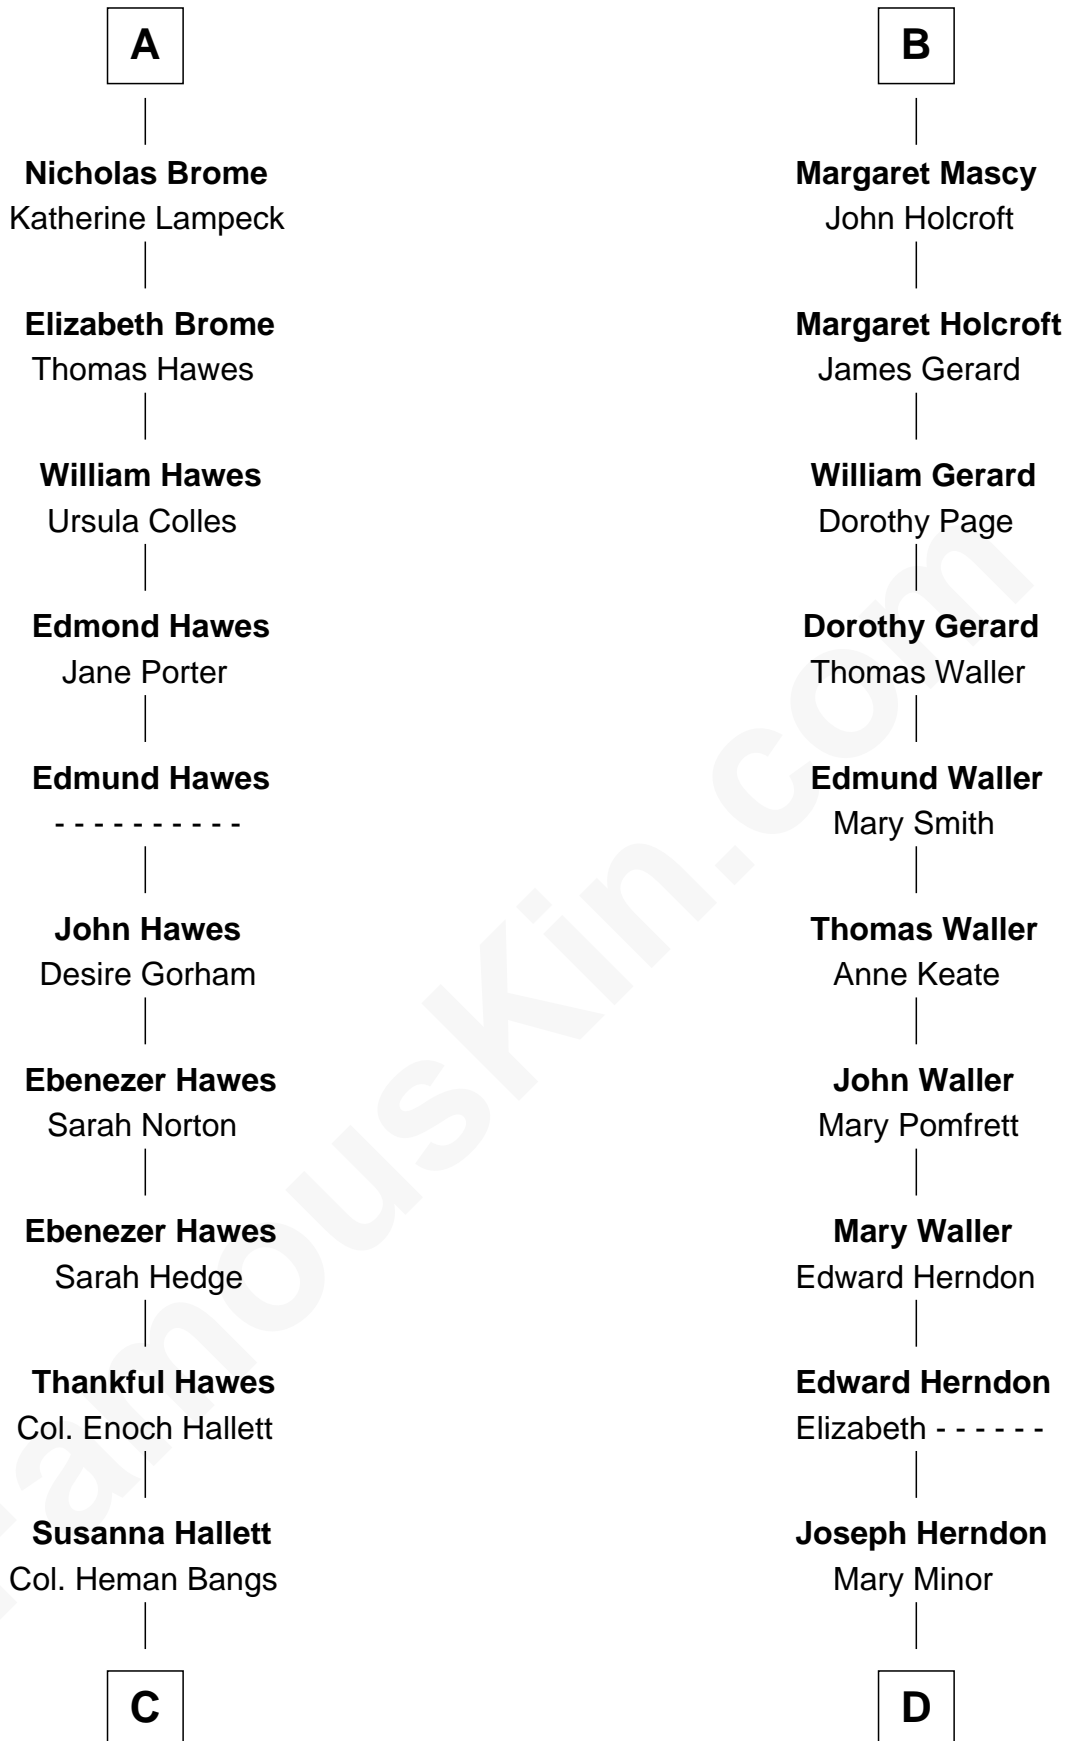

## Relationship Chart of Eugene Foss

45th Governor of Massachusetts

18th cousin 1 time removed of

**Capt. William Lewis Herndon**

*Captain of the ill fated S.S. Central America*

**C**

**Amanda Bangs**  
Samuel Bartlett Foss

**George Edmund Foss**  
Marcia Cordelia Noble

**Eugene Foss**  
*45th Governor of Massachusetts*

**D**

**Dabney Herndon**  
Elizabeth Hull

**Capt. William Lewis Herndon**  
*Captain of the S.S. Central America*