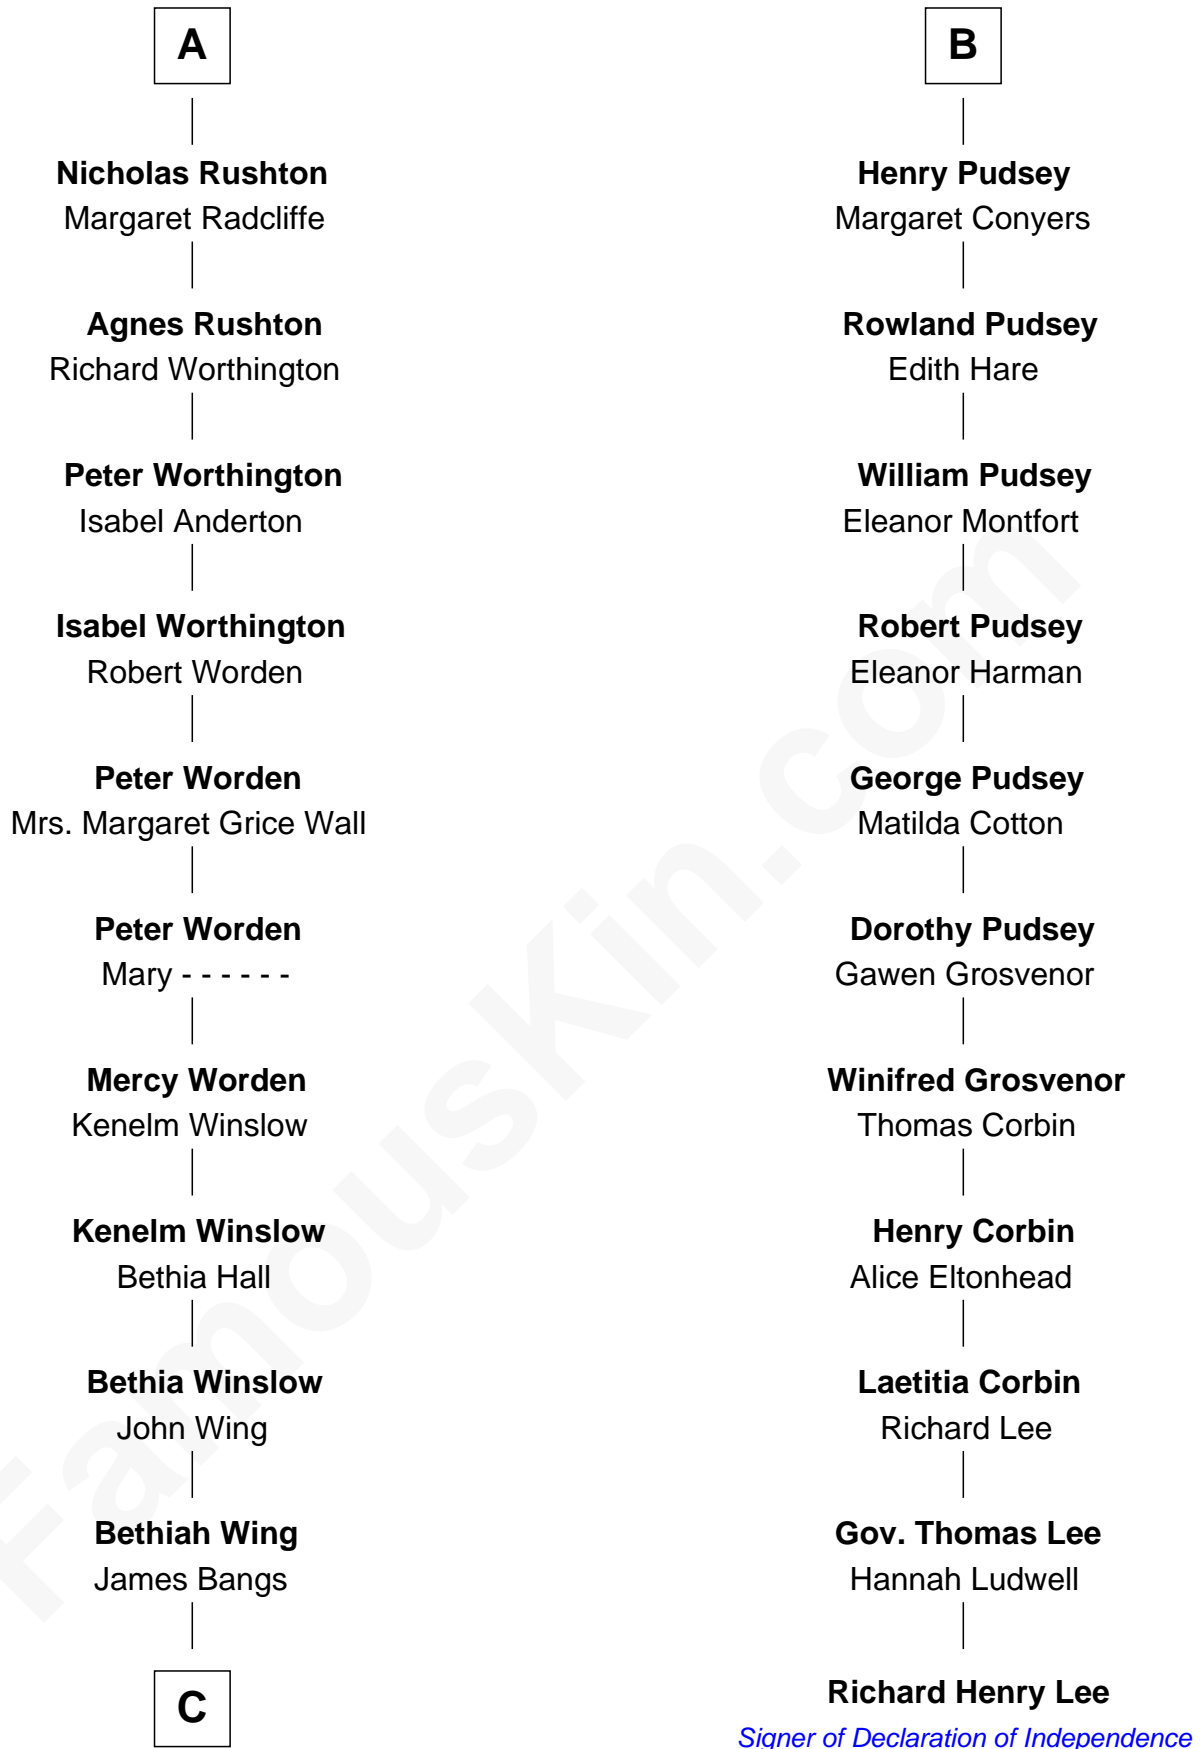

FamousKin.com

Relationship Chart of Eugene Foss

45th Governor of Massachusetts

17th cousin 4 times removed of

Richard Henry Lee

Signer of the Declaration of Independence

Sir William de Ros

Eustache Fitz Ralph

C

James Bangs
Susanna Hallett

Col. Heman Bangs
Susanna Hallett

Amanda Bangs
Samuel Bartlett Foss

George Edmund Foss
Marcia Cordelia Noble

Eugene Foss
45th Governor of Massachusetts

FamousKin.com