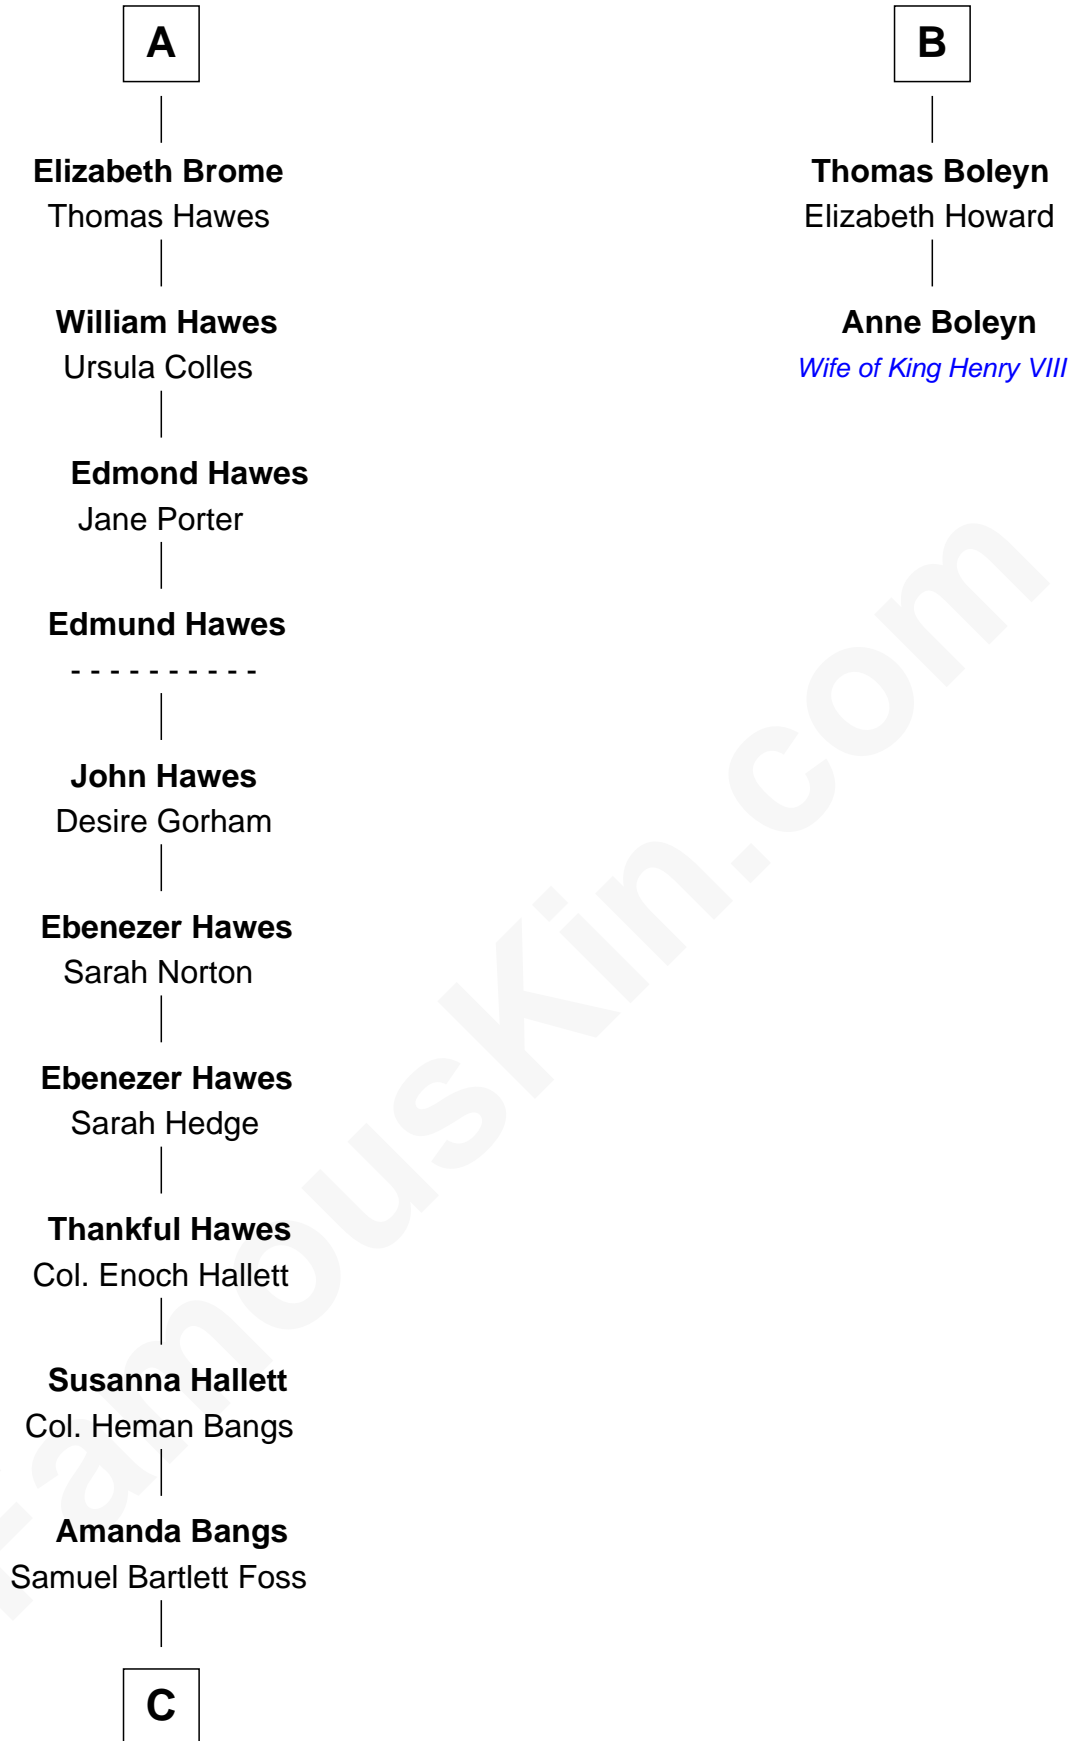

FamousKin.com

Relationship Chart of Eugene Foss

45th Governor of Massachusetts

8th cousin 10 times removed of

Anne Boleyn

2nd Wife of King Henry VIII

Sir Robert de Ros

Isabel de Aubeney

C

George Edmund Foss

Marcia Cordelia Noble

Eugene Foss

45th Governor of Massachusetts

FamousKin.com