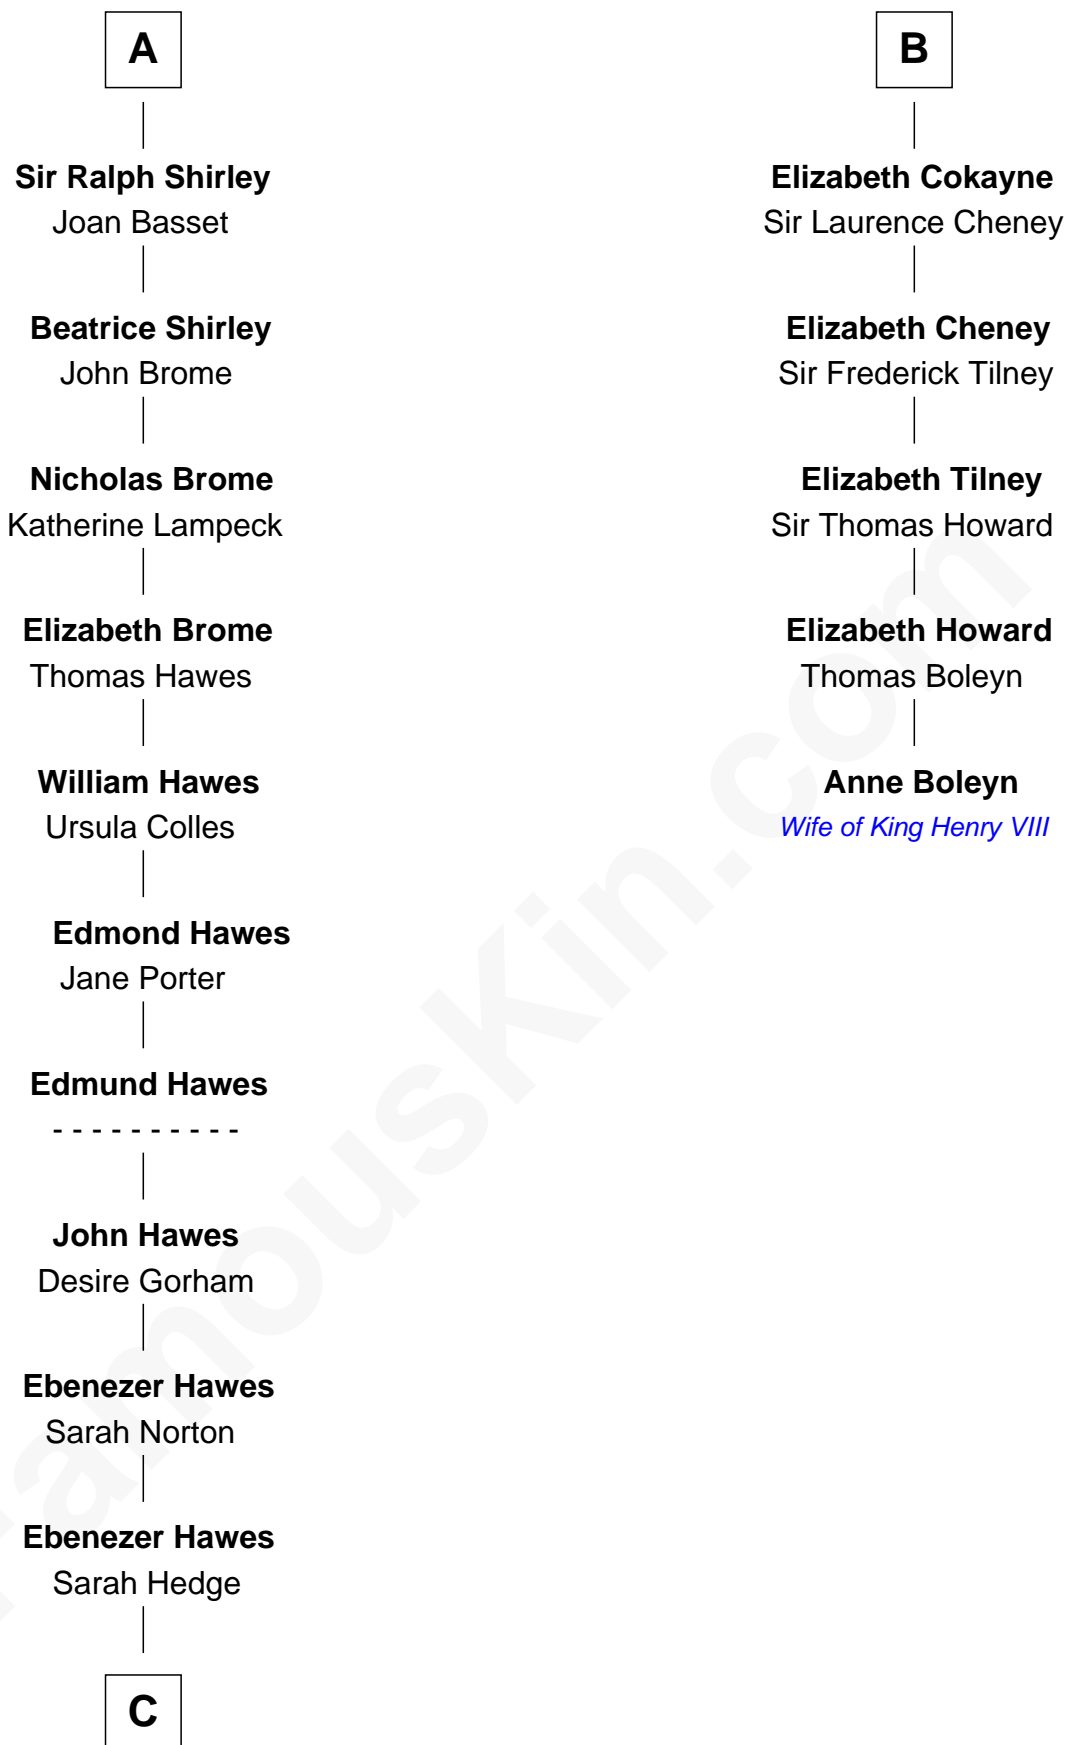

## Relationship Chart of Eugene Foss

45th Governor of Massachusetts

11th cousin 10 times removed of

**Anne Boleyn**

2nd Wife of King Henry VIII

**Sir William Longespee**

Ela of Salisbury

**C**

—  
**Thankful Hawes**  
Col. Enoch Hallett

—  
**Susanna Hallett**  
Col. Heman Bangs

—  
**Amanda Bangs**  
Samuel Bartlett Foss

—  
**George Edmund Foss**  
Marcia Cordelia Noble

—  
**Eugene Foss**  
*45th Governor of Massachusetts*