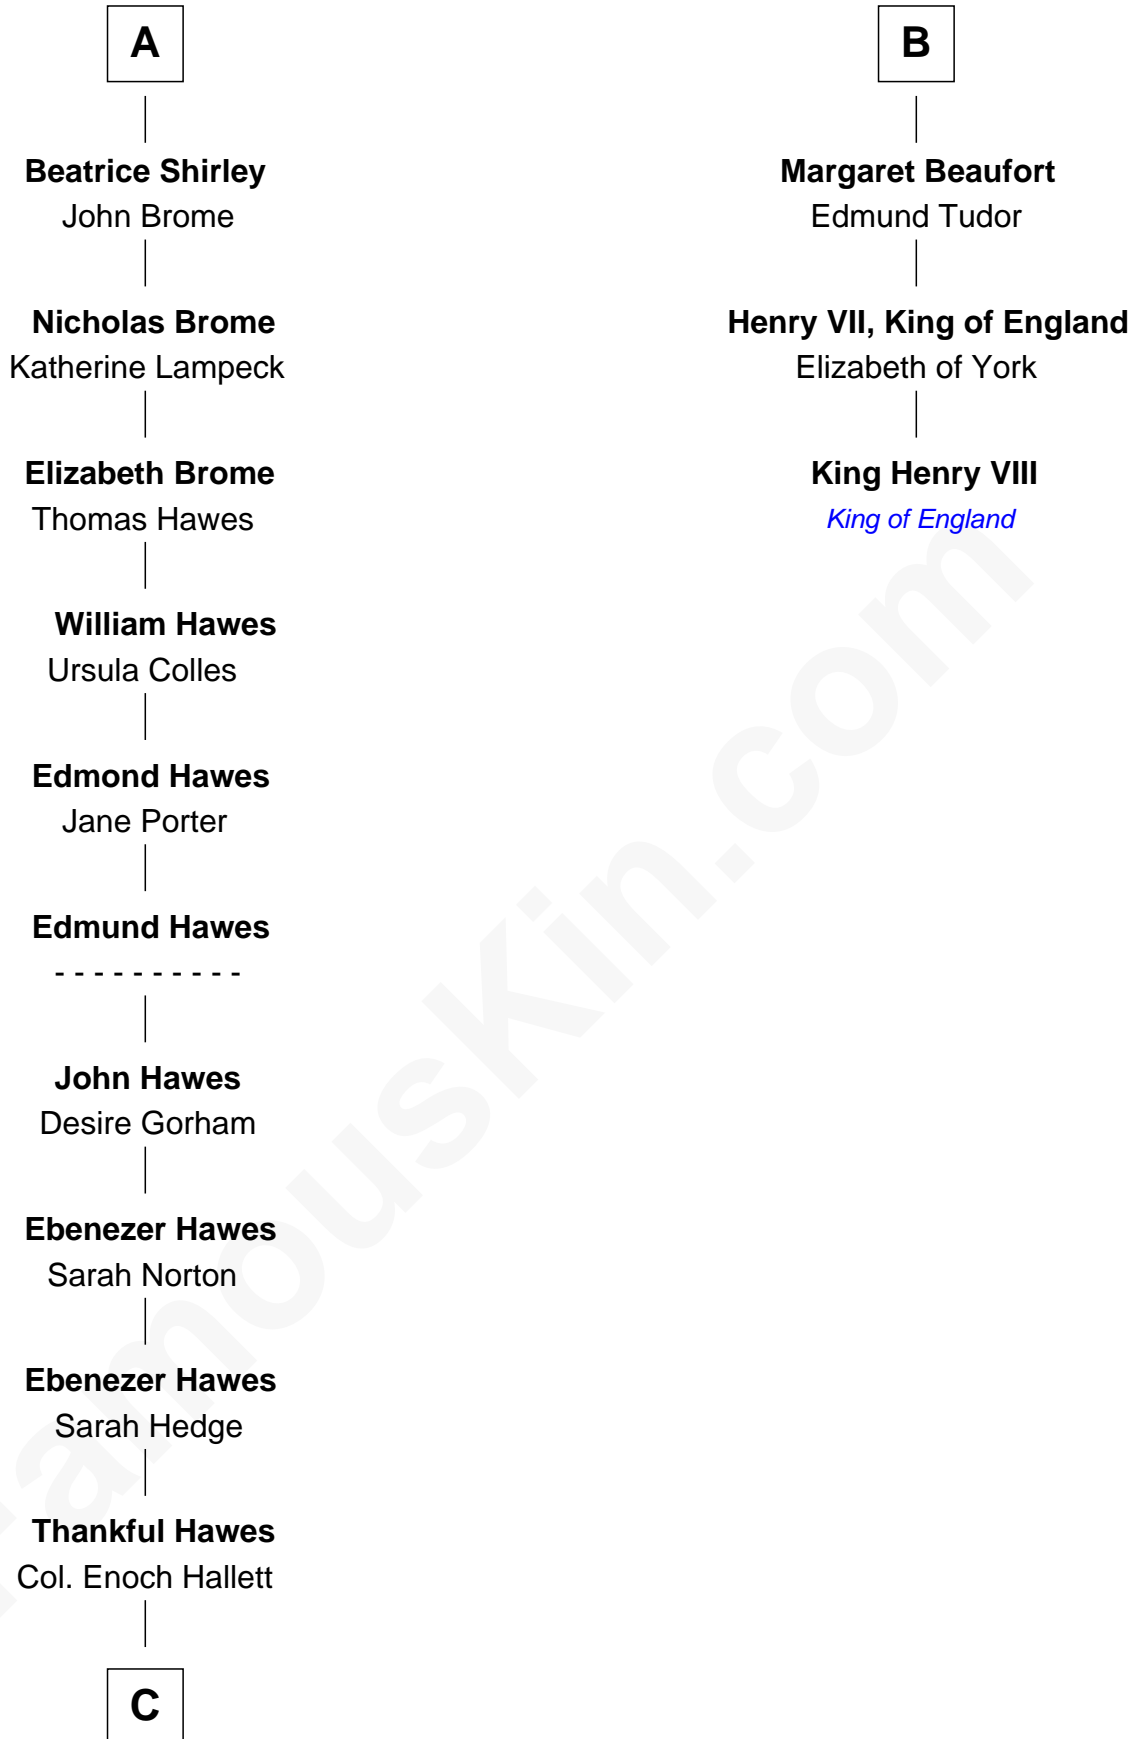

FamousKin.com

Relationship Chart of Eugene Foss

45th Governor of Massachusetts

9th cousin 11 times removed of

King Henry VIII

King of England

C

—
Susanna Hallett
Col. Heman Bangs

—
Amanda Bangs
Samuel Bartlett Foss

—
George Edmund Foss
Marcia Cordelia Noble

—
Eugene Foss
45th Governor of Massachusetts

FamousKin.com