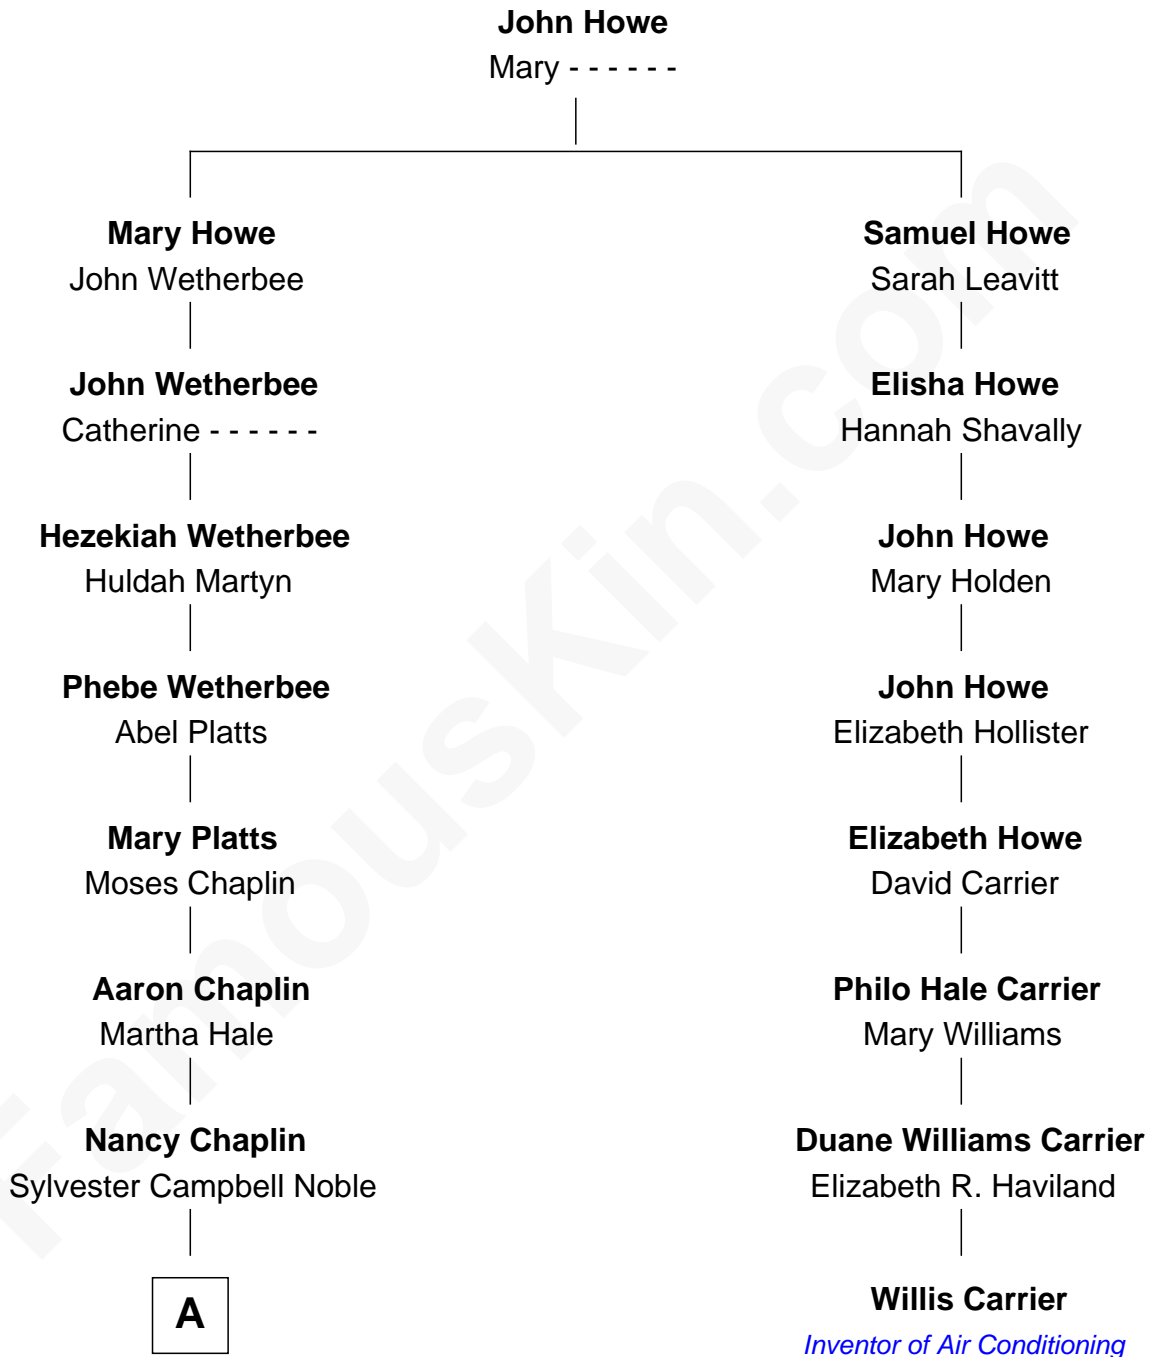

# FamousKin.com

## Relationship Chart of Eugene Foss

45th Governor of Massachusetts

7th cousin 1 time removed of

**Willis Carrier**

*Inventor of Air Conditioning*

**A**

—  
**Marcia Cordelia Noble**

George Edmund Foss

—  
**Eugene Foss**

*45th Governor of Massachusetts*

FamousKin.com