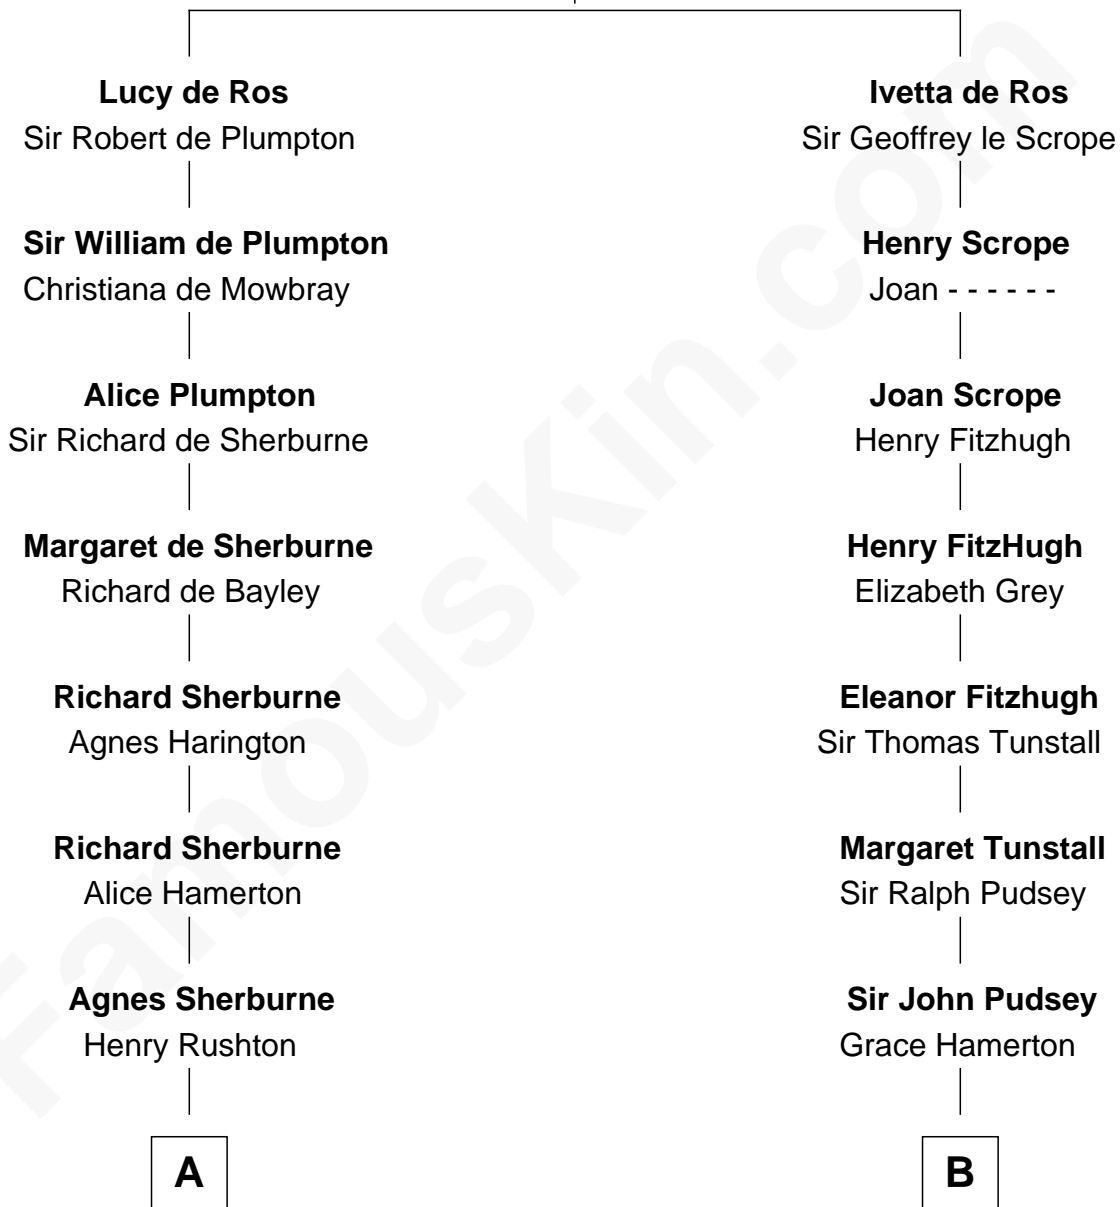

## Relationship Chart of Eugene Foss

45th Governor of Massachusetts

17th cousin 4 times removed of

## Francis Lightfoot Lee

Signer of the Declaration of Independence

**Sir William de Ros**

Eustache Fitz Ralph

**C**

James Bangs  
Susanna Hallett

Col. Heman Bangs  
Susanna Hallett

Amanda Bangs  
Samuel Bartlett Foss