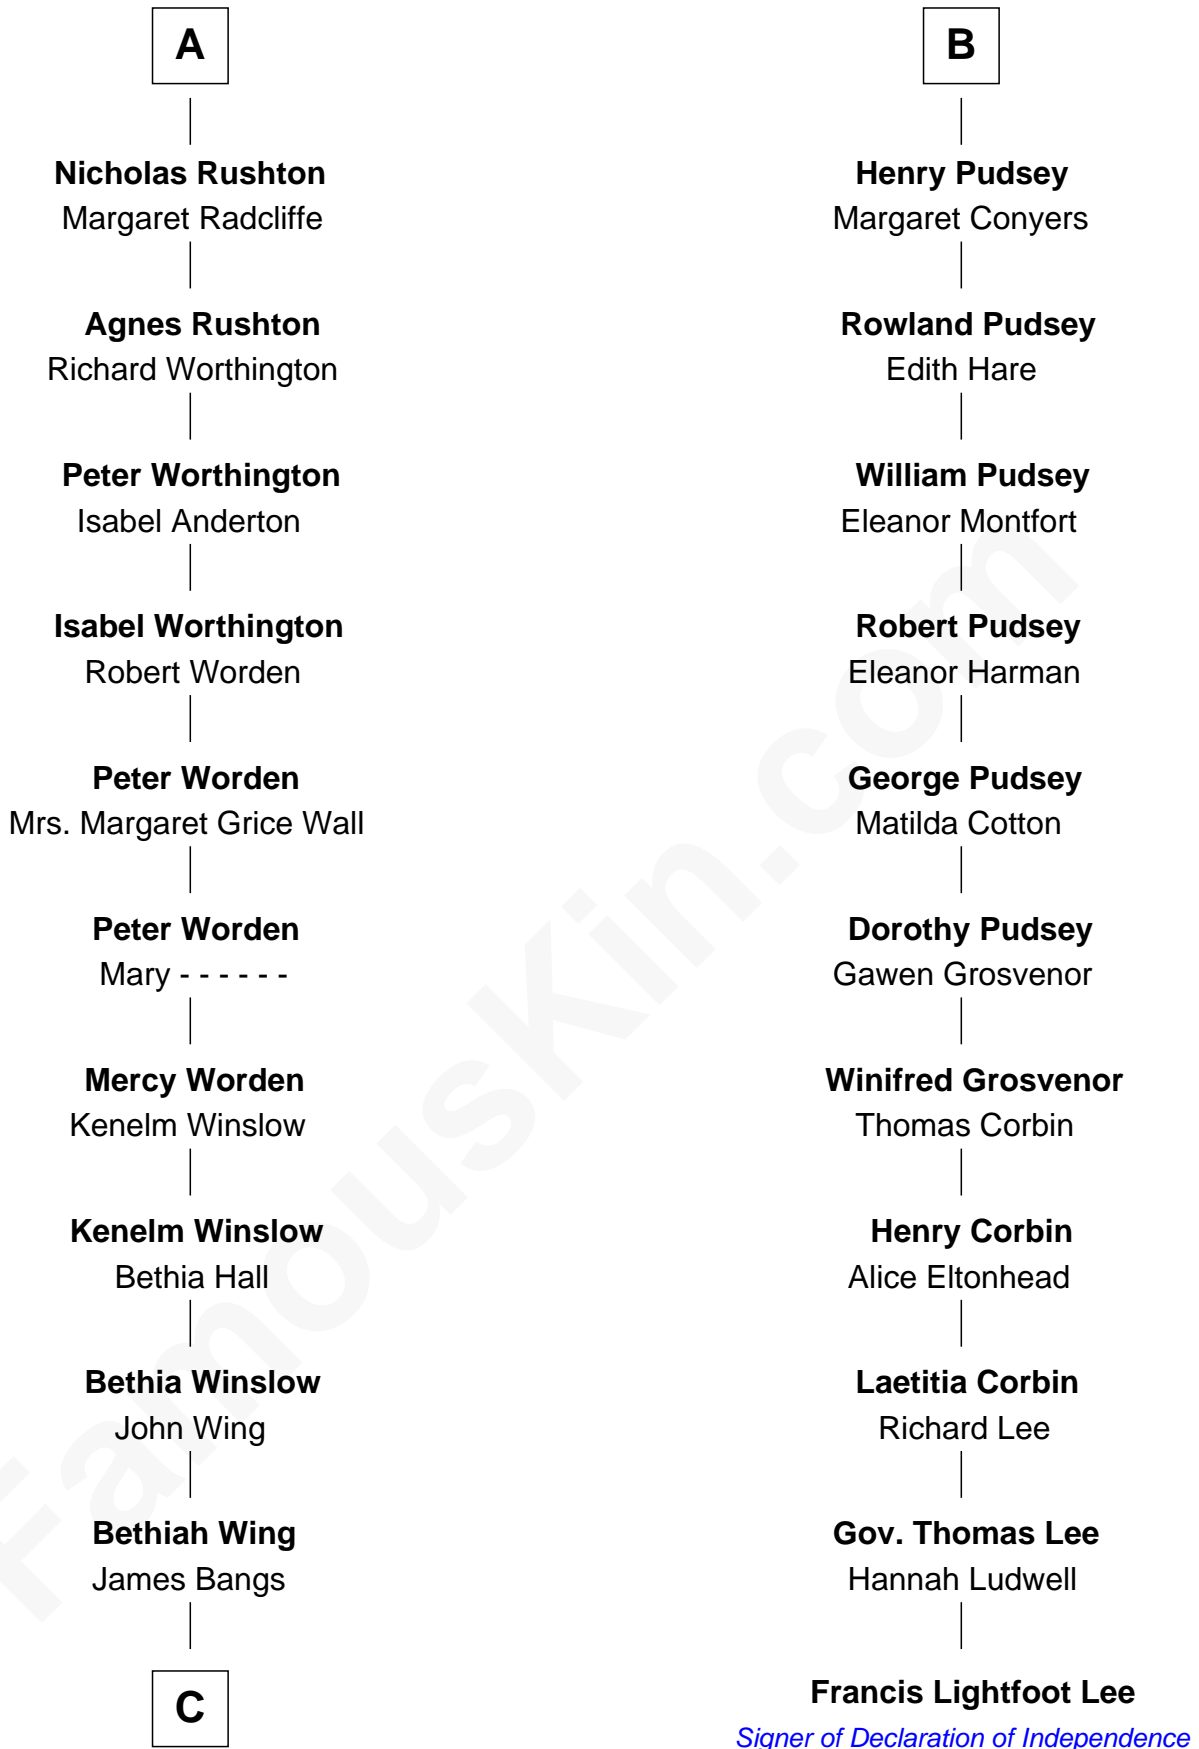

## Relationship Chart of Eugene Foss

45th Governor of Massachusetts

17th cousin 4 times removed of

## Francis Lightfoot Lee

Signer of the Declaration of Independence

**Sir William de Ros**

Eustache Fitz Ralph

**C**

James Bangs  
Susanna Hallett

Col. Heman Bangs  
Susanna Hallett

Amanda Bangs  
Samuel Bartlett Foss

George Edmund Foss  
Marcia Cordelia Noble

Eugene Foss  
*45th Governor of Massachusetts*

FamousKin.com