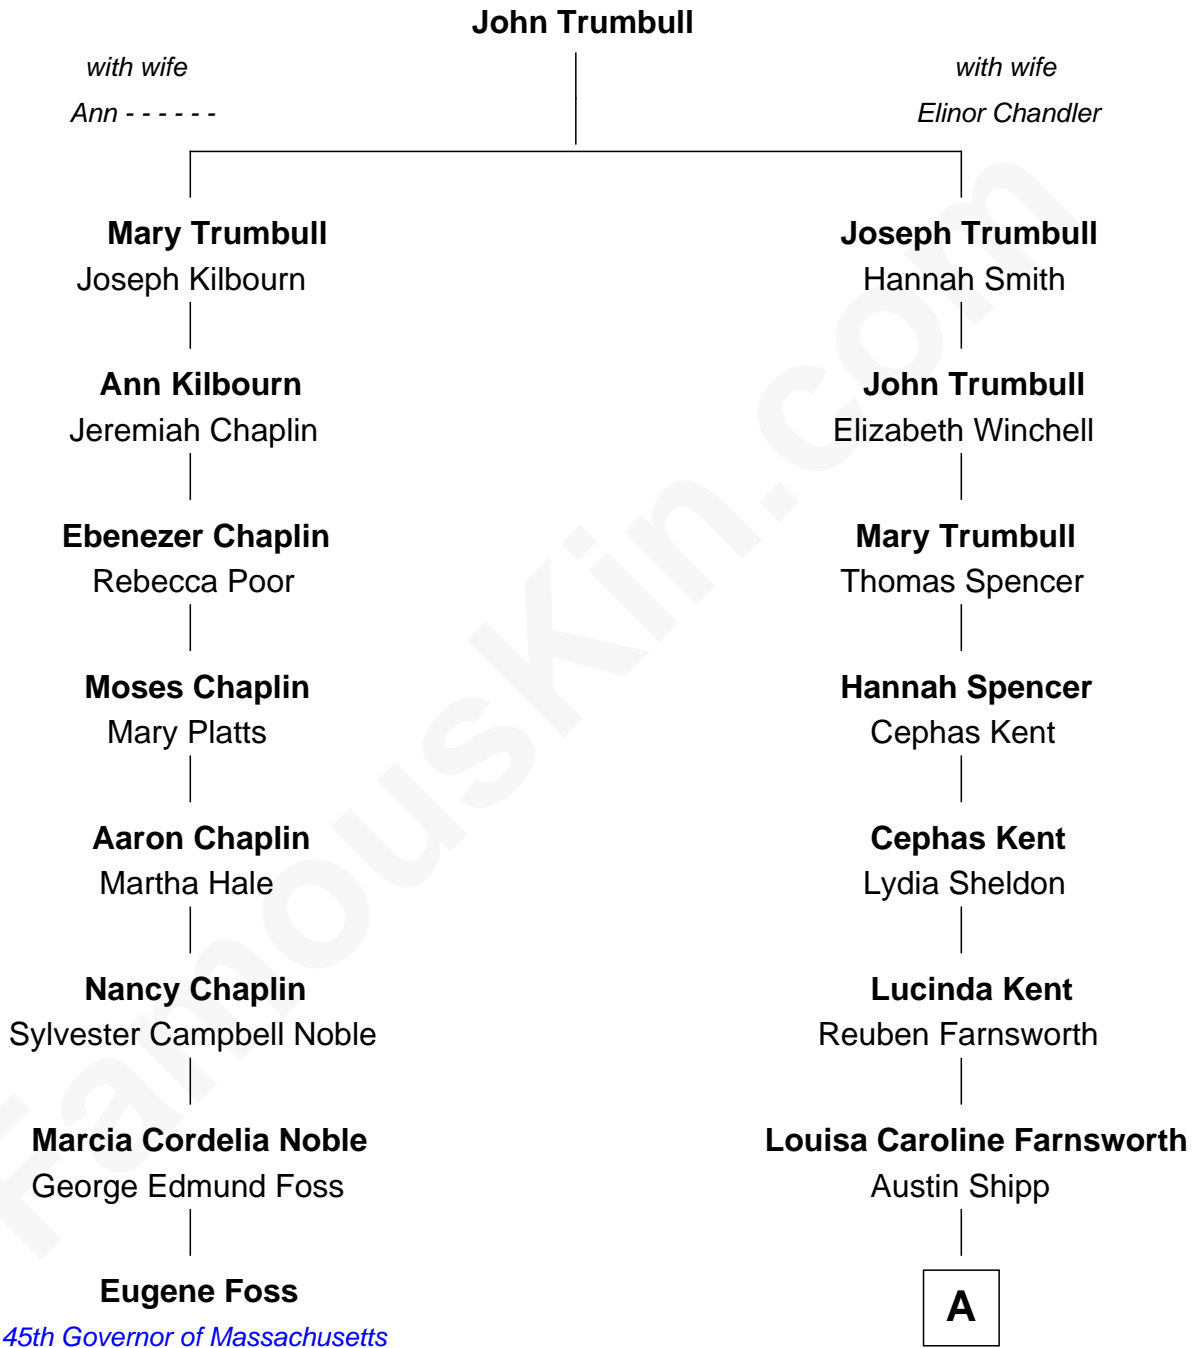

FamousKin.com

Relationship Chart of Eugene Foss

45th Governor of Massachusetts

7th cousin 4 times removed of

Amy Adams

Movie Actress

A

Dr. Milford Bard Shipp