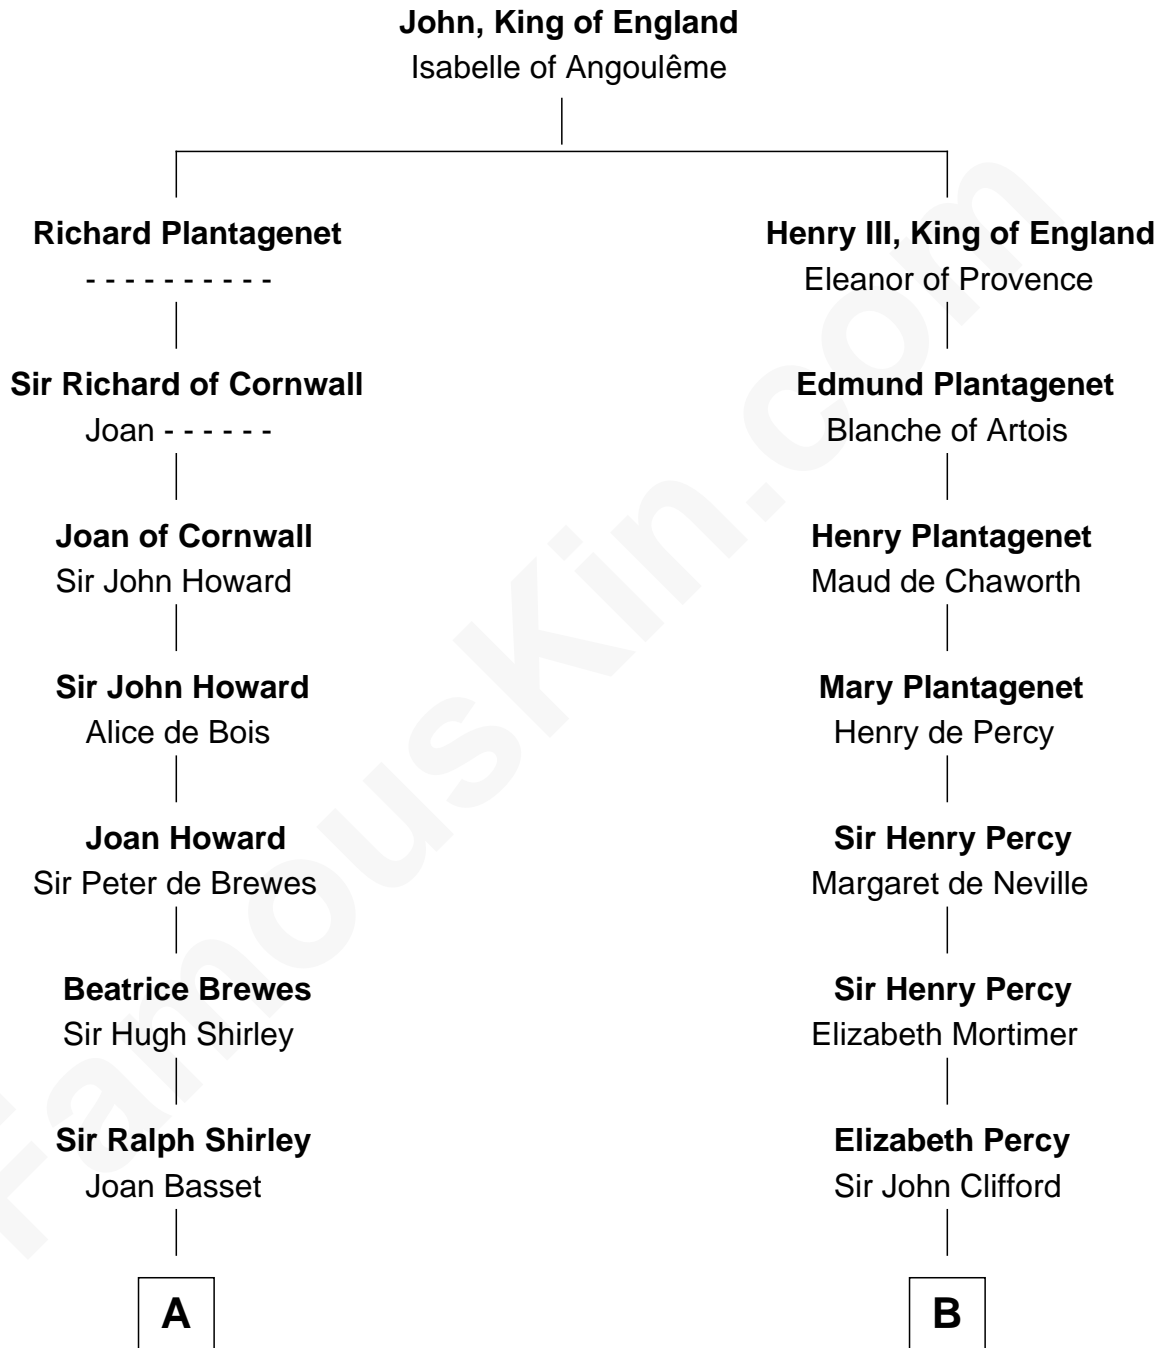

FamousKin.com

Relationship Chart of Eugene Foss

45th Governor of Massachusetts

10th cousin 10 times removed of

Jane Seymour

3rd Wife of King Henry VIII

C

—
Susanna Hallett
Col. Heman Bangs

—
Amanda Bangs
Samuel Bartlett Foss

—
George Edmund Foss
Marcia Cordelia Noble

—
Eugene Foss
45th Governor of Massachusetts

FamousKin.com