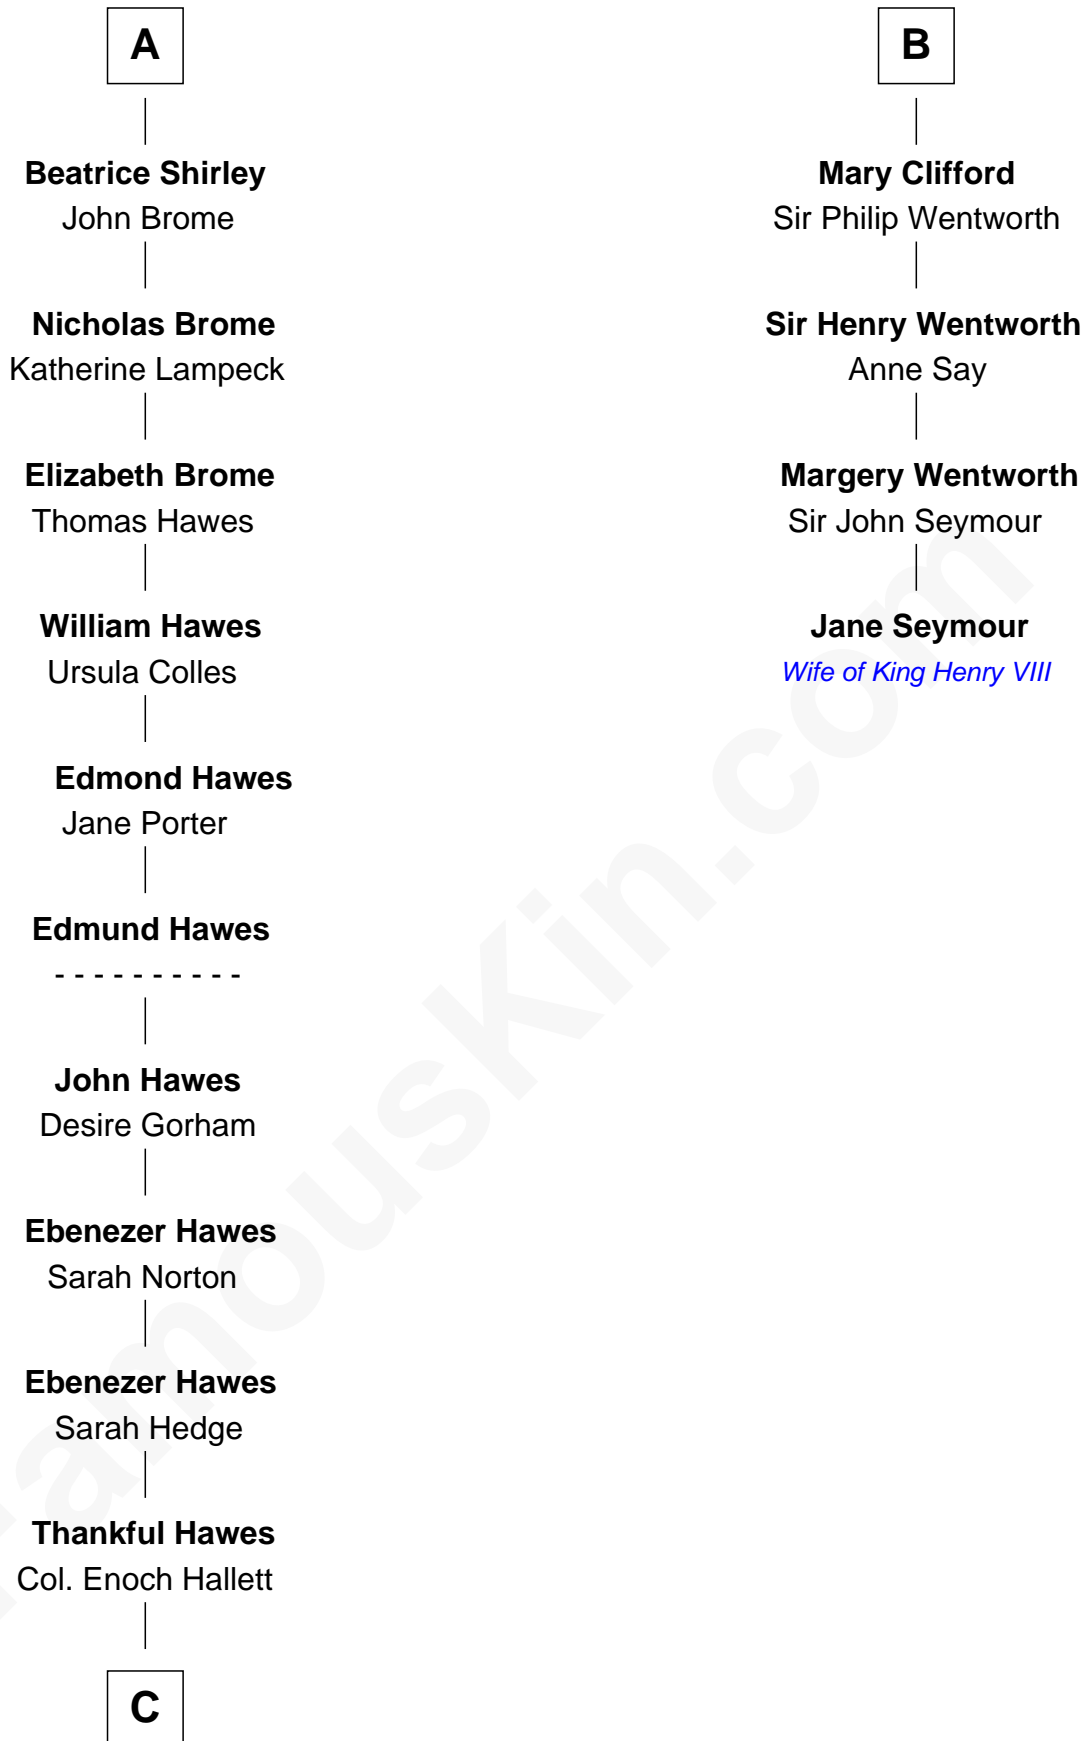

FamousKin.com

Relationship Chart of Eugene Foss

45th Governor of Massachusetts

10th cousin 10 times removed of

Jane Seymour

3rd Wife of King Henry VIII

C

—
Susanna Hallett
Col. Heman Bangs

—
Amanda Bangs
Samuel Bartlett Foss

—
George Edmund Foss
Marcia Cordelia Noble

—
Eugene Foss
45th Governor of Massachusetts

FamousKin.com