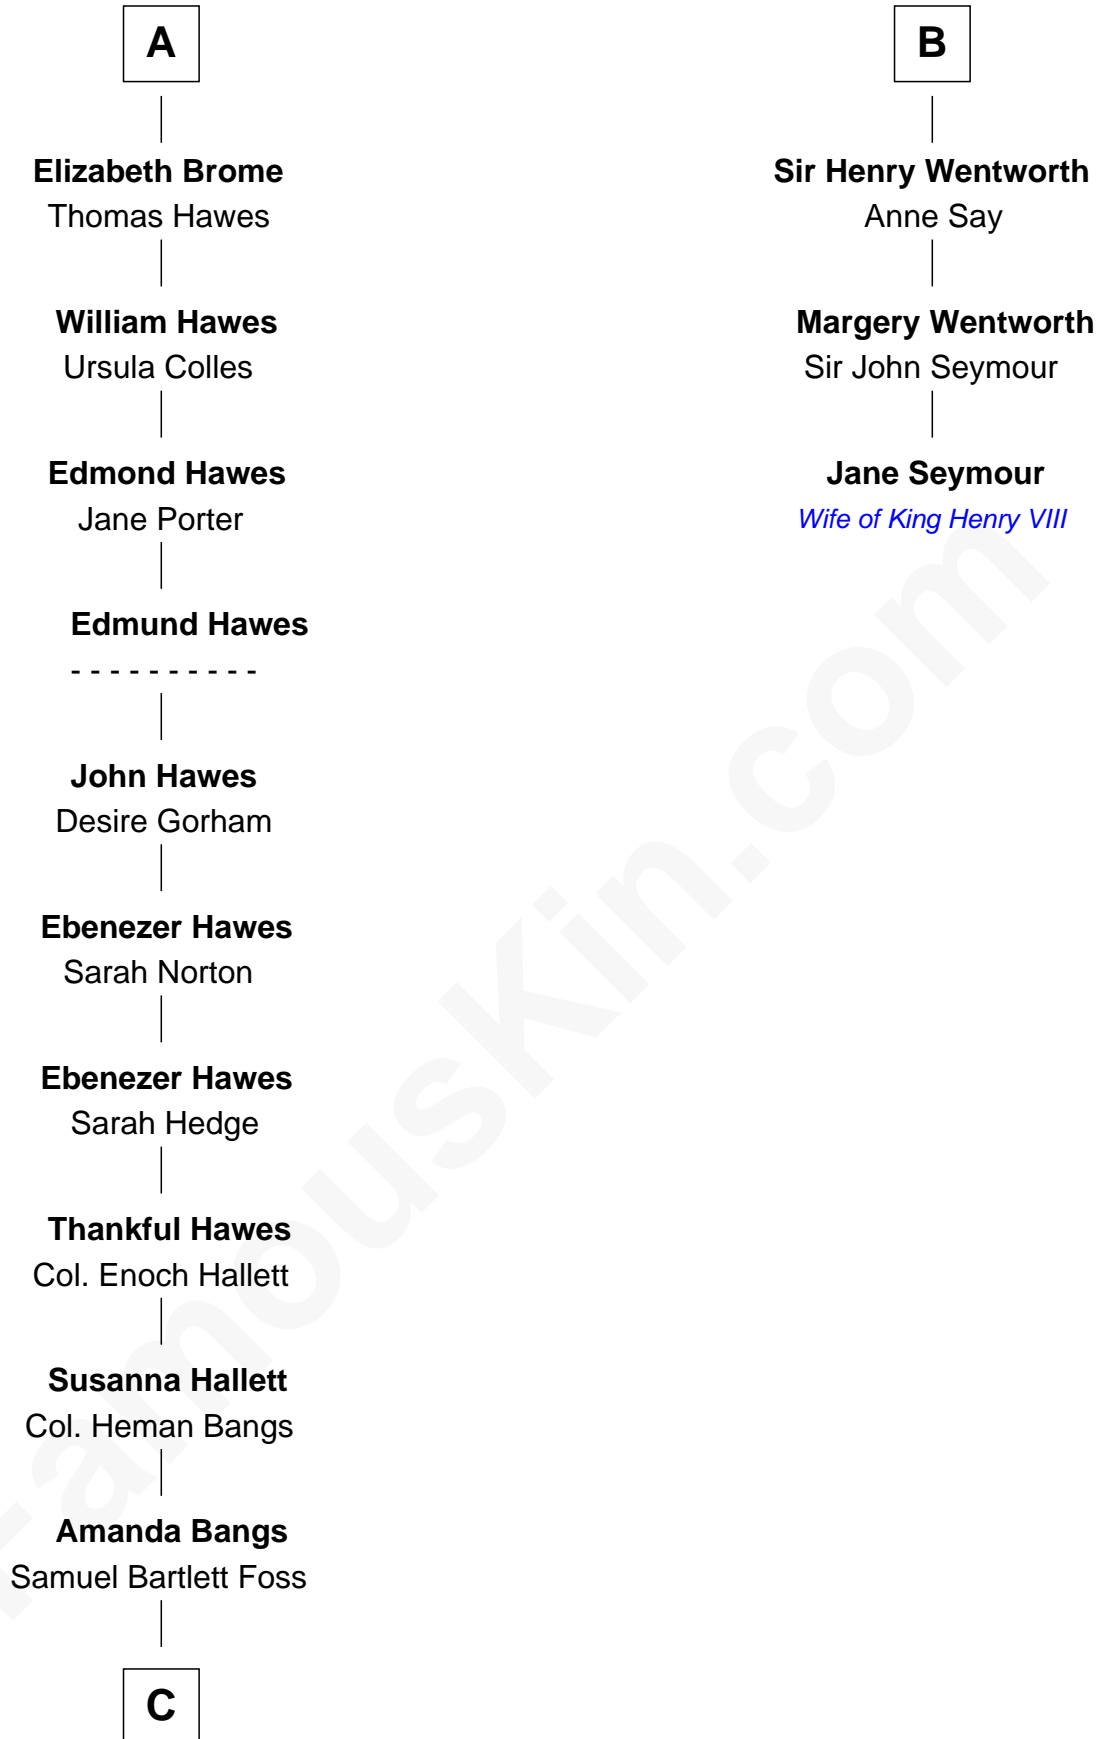

## Relationship Chart of Eugene Foss

45th Governor of Massachusetts

9th cousin 9 times removed of

**Jane Seymour**

3rd Wife of King Henry VIII

**Sir Robert de Ros**

Isabel de Aubeney

**C**