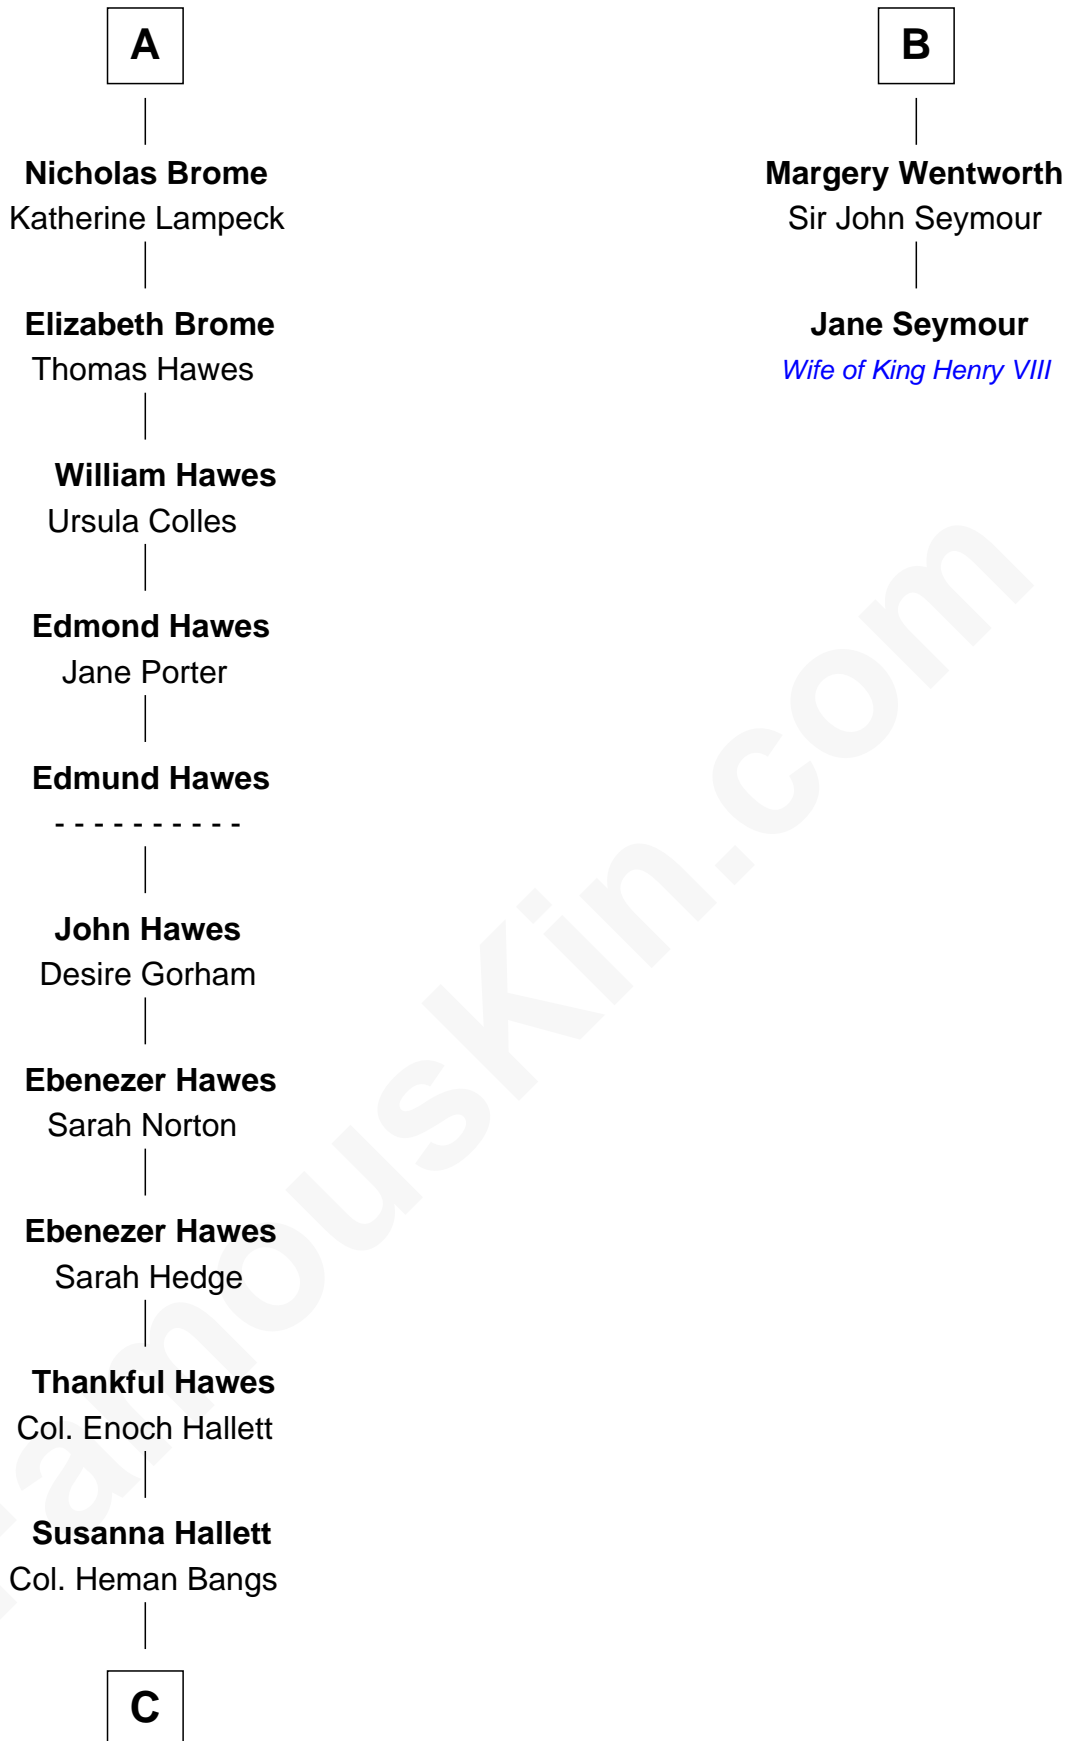

FamousKin.com

Relationship Chart of Eugene Foss

45th Governor of Massachusetts

8th cousin 11 times removed of

Jane Seymour

3rd Wife of King Henry VIII

C

Amanda Bangs
Samuel Bartlett Foss

George Edmund Foss
Marcia Cordelia Noble

Eugene Foss
45th Governor of Massachusetts

FamousKin.com