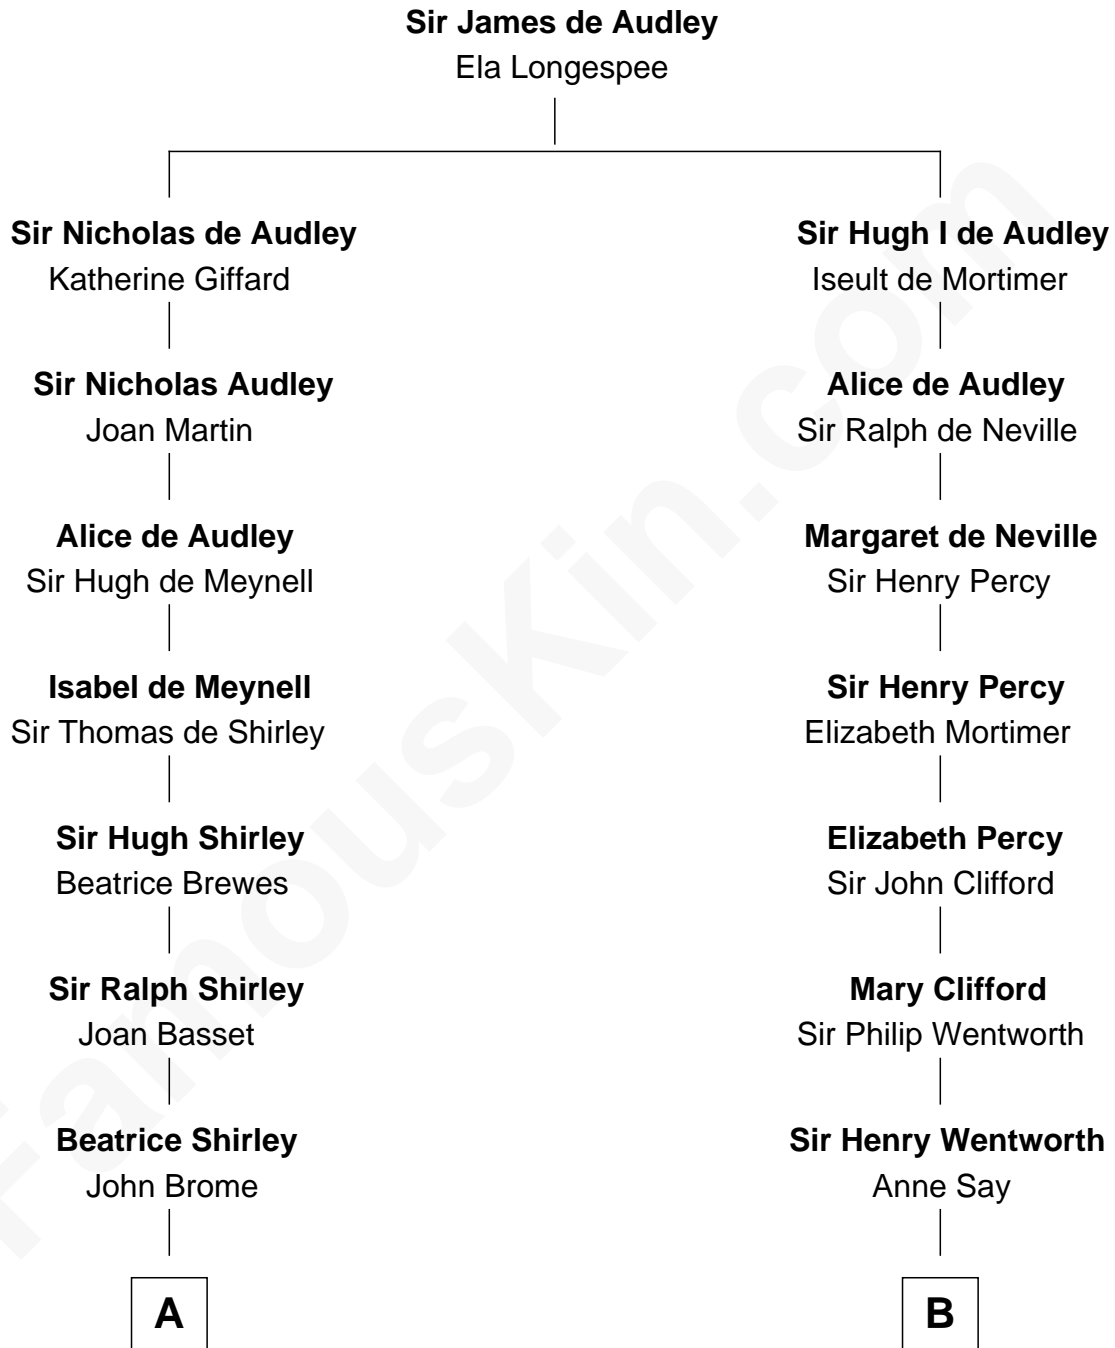

FamousKin.com

Relationship Chart of Eugene Foss

45th Governor of Massachusetts

8th cousin 11 times removed of

Jane Seymour

3rd Wife of King Henry VIII

C

Amanda Bangs
Samuel Bartlett Foss

George Edmund Foss
Marcia Cordelia Noble

Eugene Foss
45th Governor of Massachusetts

FamousKin.com