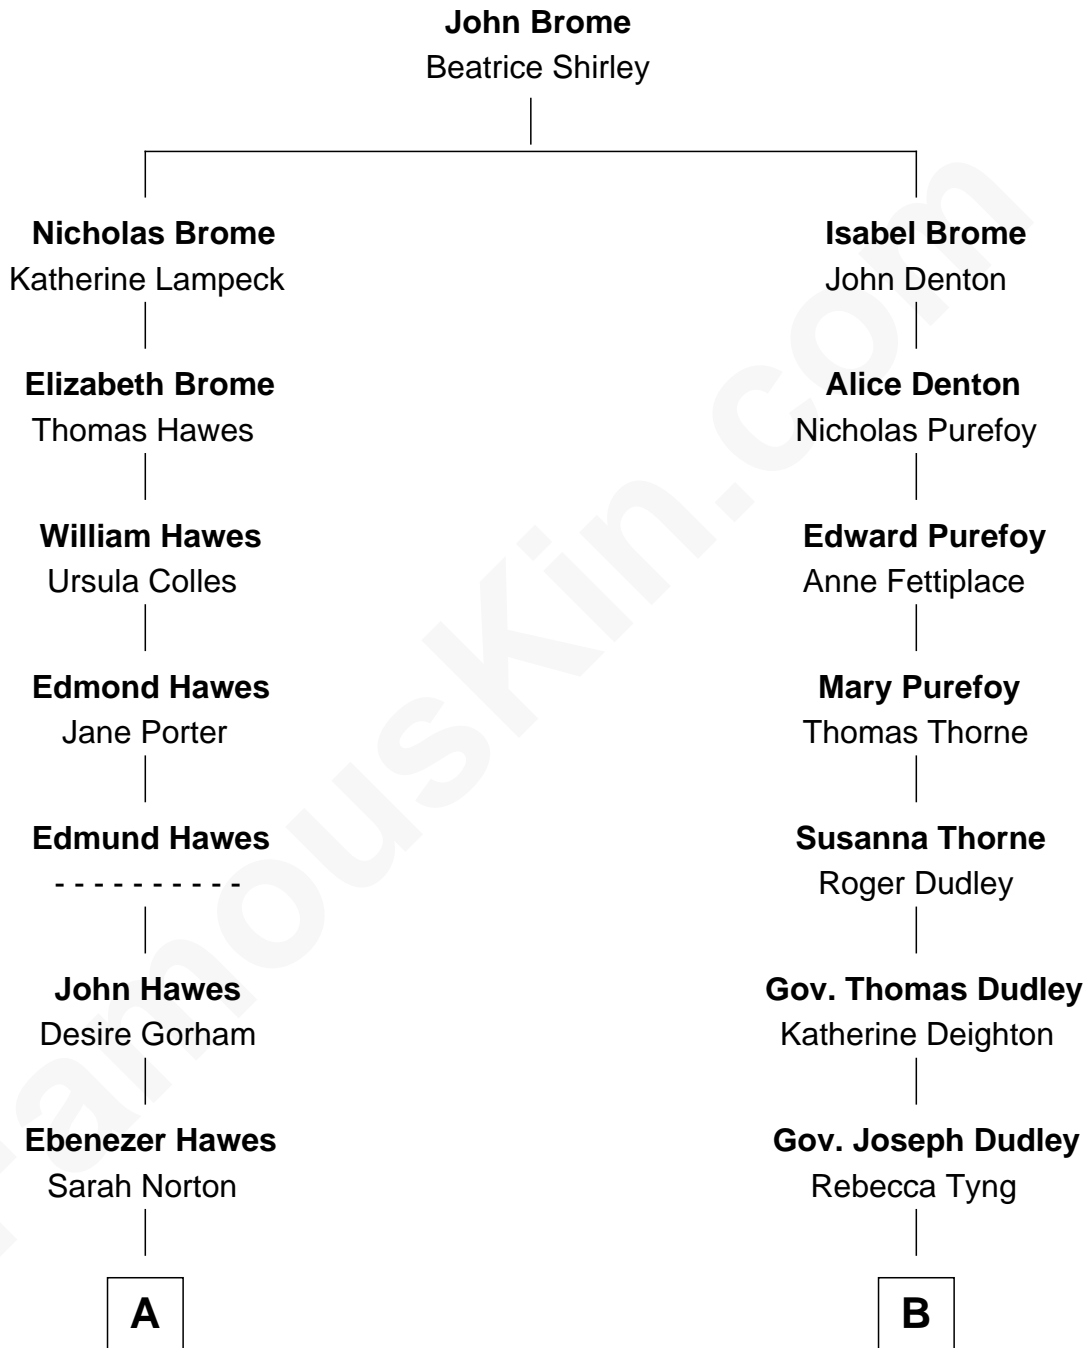

FamousKin.com

Relationship Chart of Eugene Foss

45th Governor of Massachusetts

12th cousin 3 times removed of

John Adams Morgan

1952 Olympic Sailing Gold Medalist

A

Ebenezer Hawes

Sarah Hedge

Thankful Hawes

Col. Enoch Hallett

Susanna Hallett

Col. Heman Bangs

Amanda Bangs

Samuel Bartlett Foss

George Edmund Foss

Marcia Cordelia Noble

Eugene Foss

45th Governor of Massachusetts

B

Anne Dudley

John Winthrop

John Still Winthrop

Jane Borland

Ann Winthrop

David Sears

David Sears

Miriam Clarke Mason

Harriet Elizabeth Sears

George Casper Crowninshield

Frances Cadwallader Crowninshield

John Quincy Adams