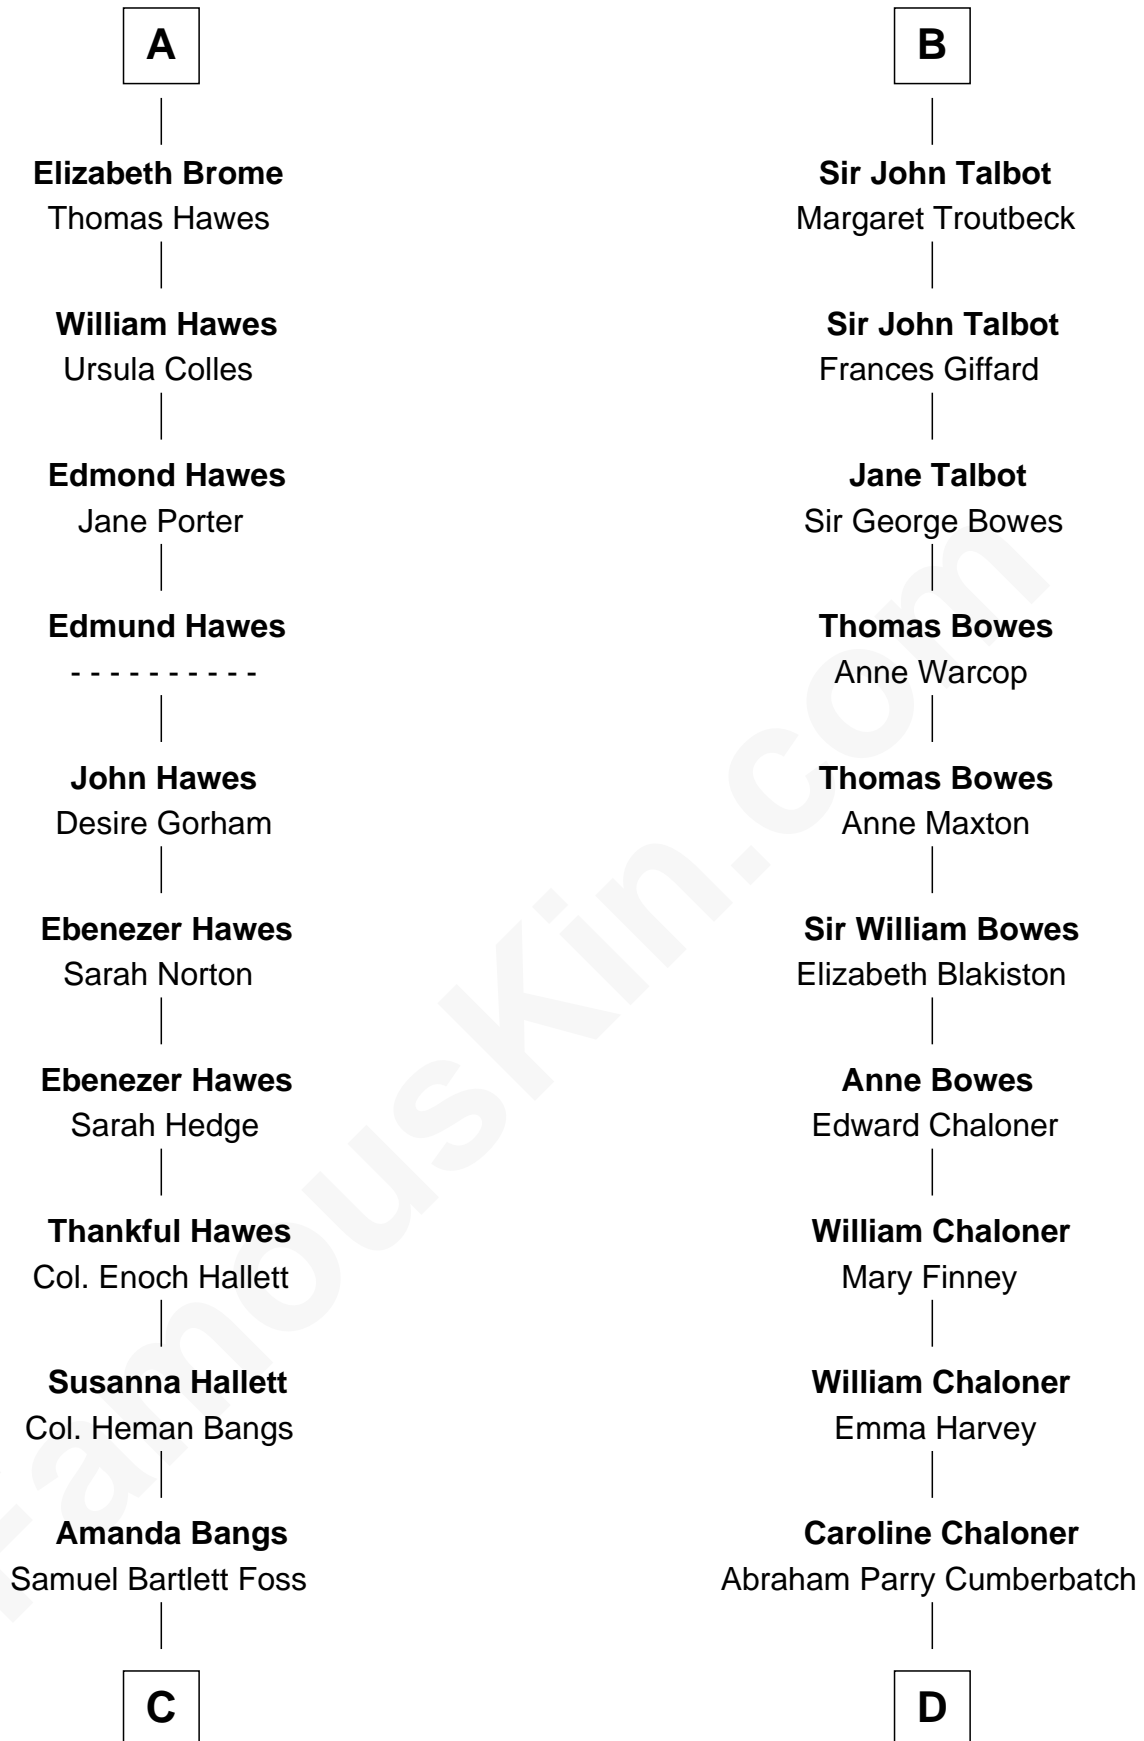

## Relationship Chart of Eugene Foss

45th Governor of Massachusetts

18th cousin 3 times removed of

**Benedict Cumberbatch**

Movie, Television and Stage Actor

**Sir Robert de Ros**

Isabel de Aubeney

**C**

**George Edmund Foss**  
Marcia Cordelia Noble

**Eugene Foss**  
*45th Governor of Massachusetts*

**D**

**Robert William Cumberbatch**  
Louisa Grace Hanson

**Henry Alfred Cumberbatch**  
Hélène Gertrude Rees

**Henry Carlton Cumberbatch**  
Pauline Ellen Laing Congdon

**Timothy Carlton Congdon Cumberbatch**  
Wanda Ventham

**Benedict Cumberbatch**  
*Movie, Television and Stage Actor*