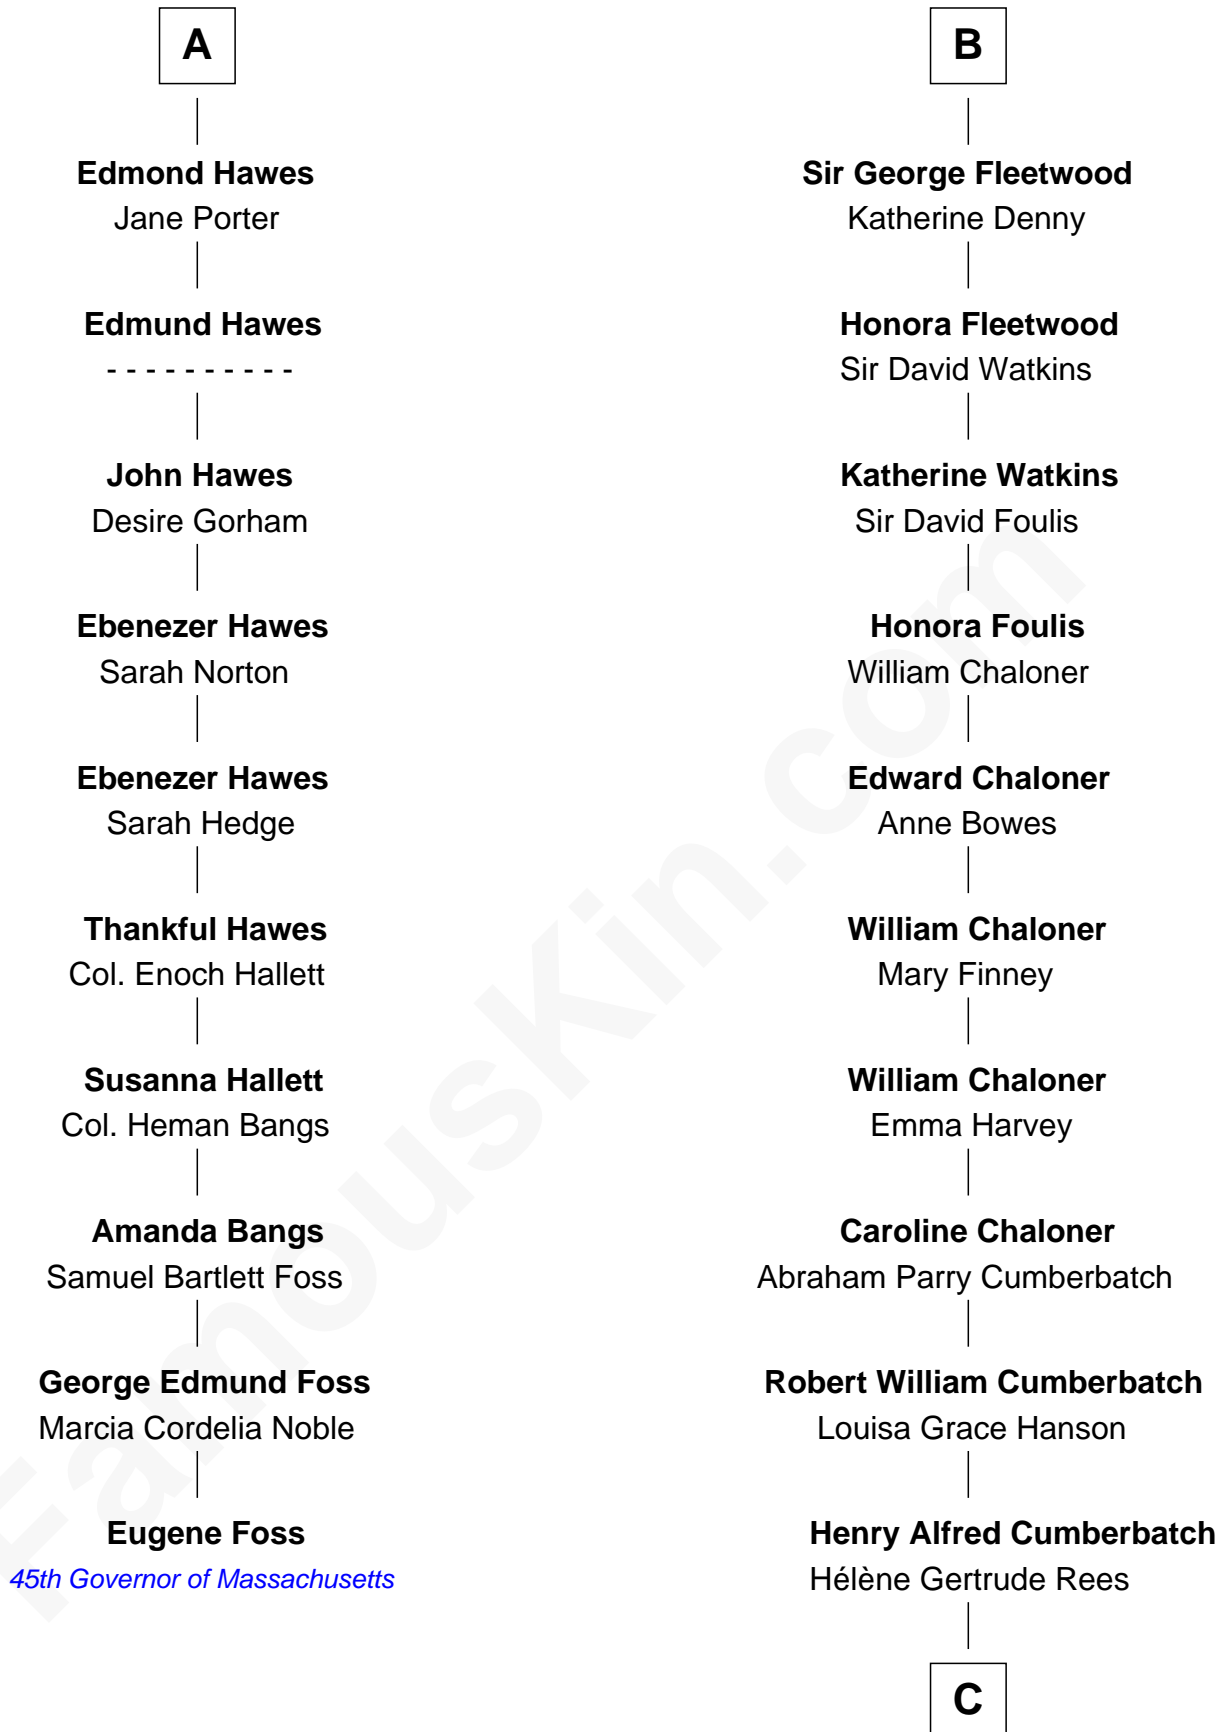

FamousKin.com

Relationship Chart of Eugene Foss

45th Governor of Massachusetts

16th cousin 3 times removed of

Benedict Cumberbatch

Movie, Television and Stage Actor

Sir John Howard

Alice de Bois

C

Henry Carlton Cumberbatch

Pauline Ellen Laing Congdon

Timothy Carlton Congdon Cumberbatch

Wanda Ventham

Benedict Cumberbatch

Movie, Television and Stage Actor

FamousKin.com