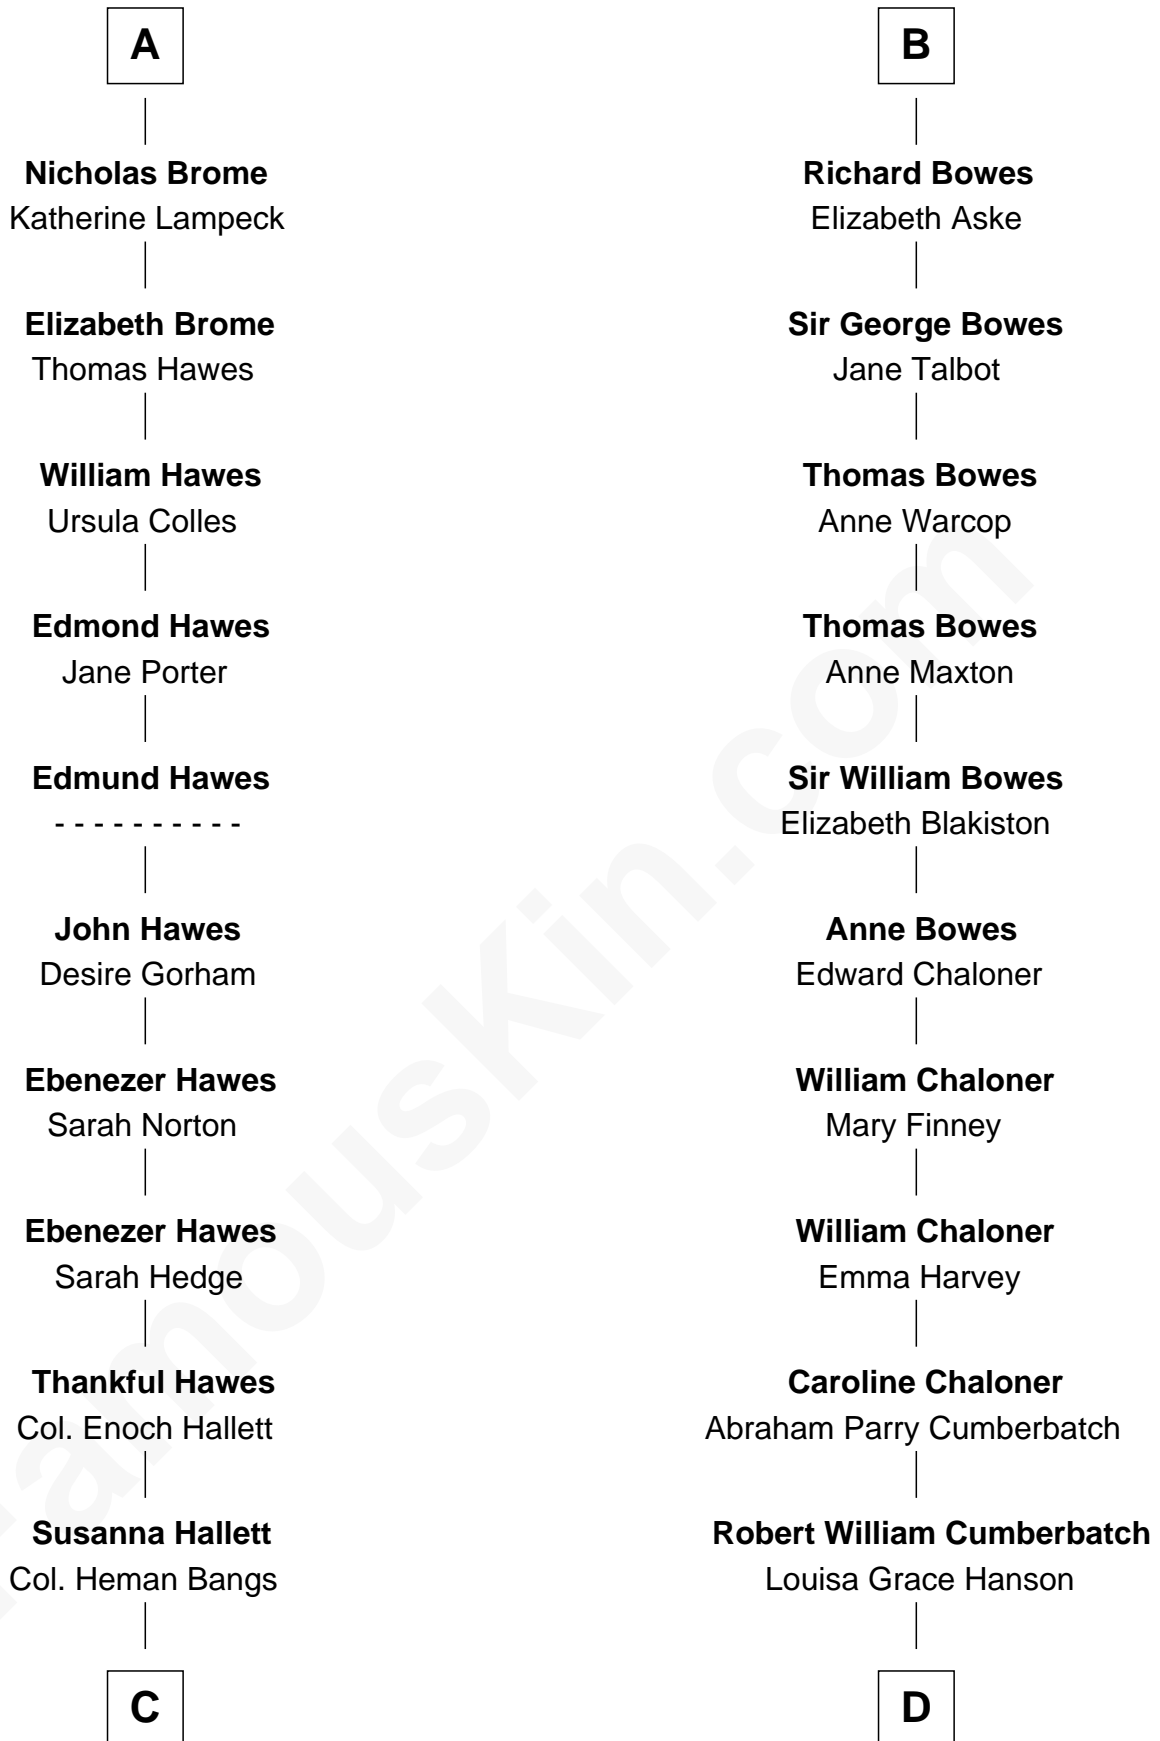

## Relationship Chart of Eugene Foss

45th Governor of Massachusetts

19th cousin 1 time removed of

**Benedict Cumberbatch**

Movie, Television and Stage Actor

**C**

**Amanda Bangs**  
Samuel Bartlett Foss

**George Edmund Foss**  
Marcia Cordelia Noble

**Eugene Foss**  
*45th Governor of Massachusetts*

**D**

**Henry Alfred Cumberbatch**  
Hélène Gertrude Rees

**Henry Carlton Cumberbatch**  
Pauline Ellen Laing Congdon

**Timothy Carlton Congdon Cumberbatch**  
Wanda Ventham