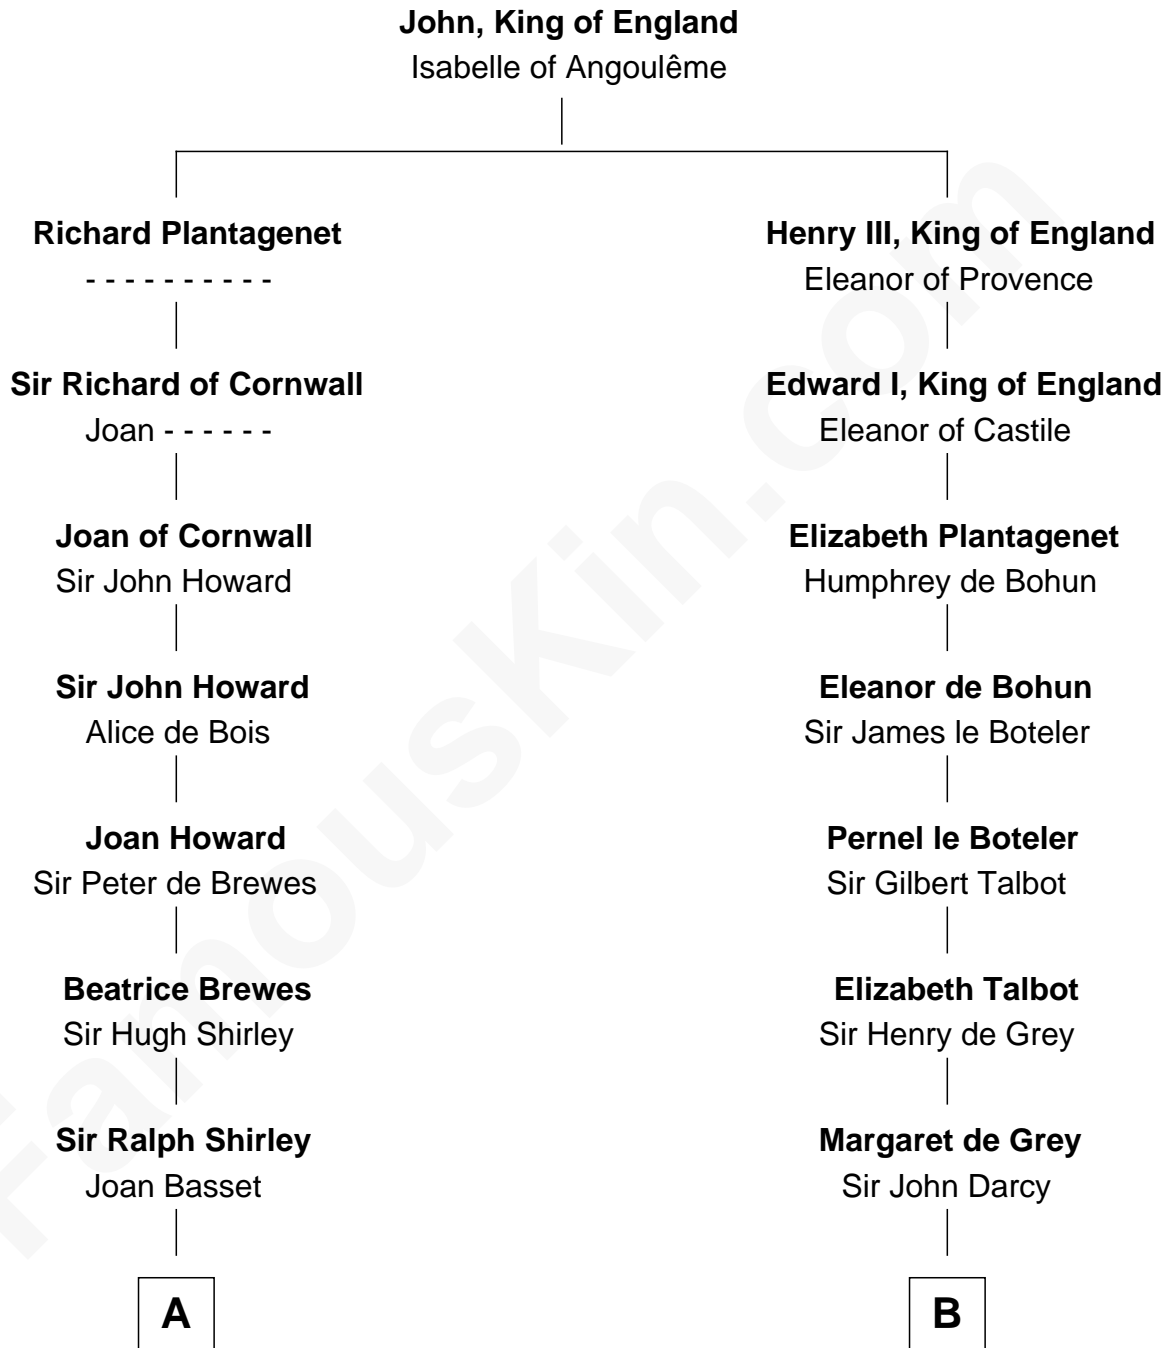

# FamousKin.com

## Relationship Chart of Eugene Foss

45th Governor of Massachusetts

20th cousin 1 time removed of

**Sir Arthur Conan Doyle**

Author, "Sherlock Holmes"

**C**

**Susanna Hallett**  
Col. Heman Bangs

**Amanda Bangs**  
Samuel Bartlett Foss