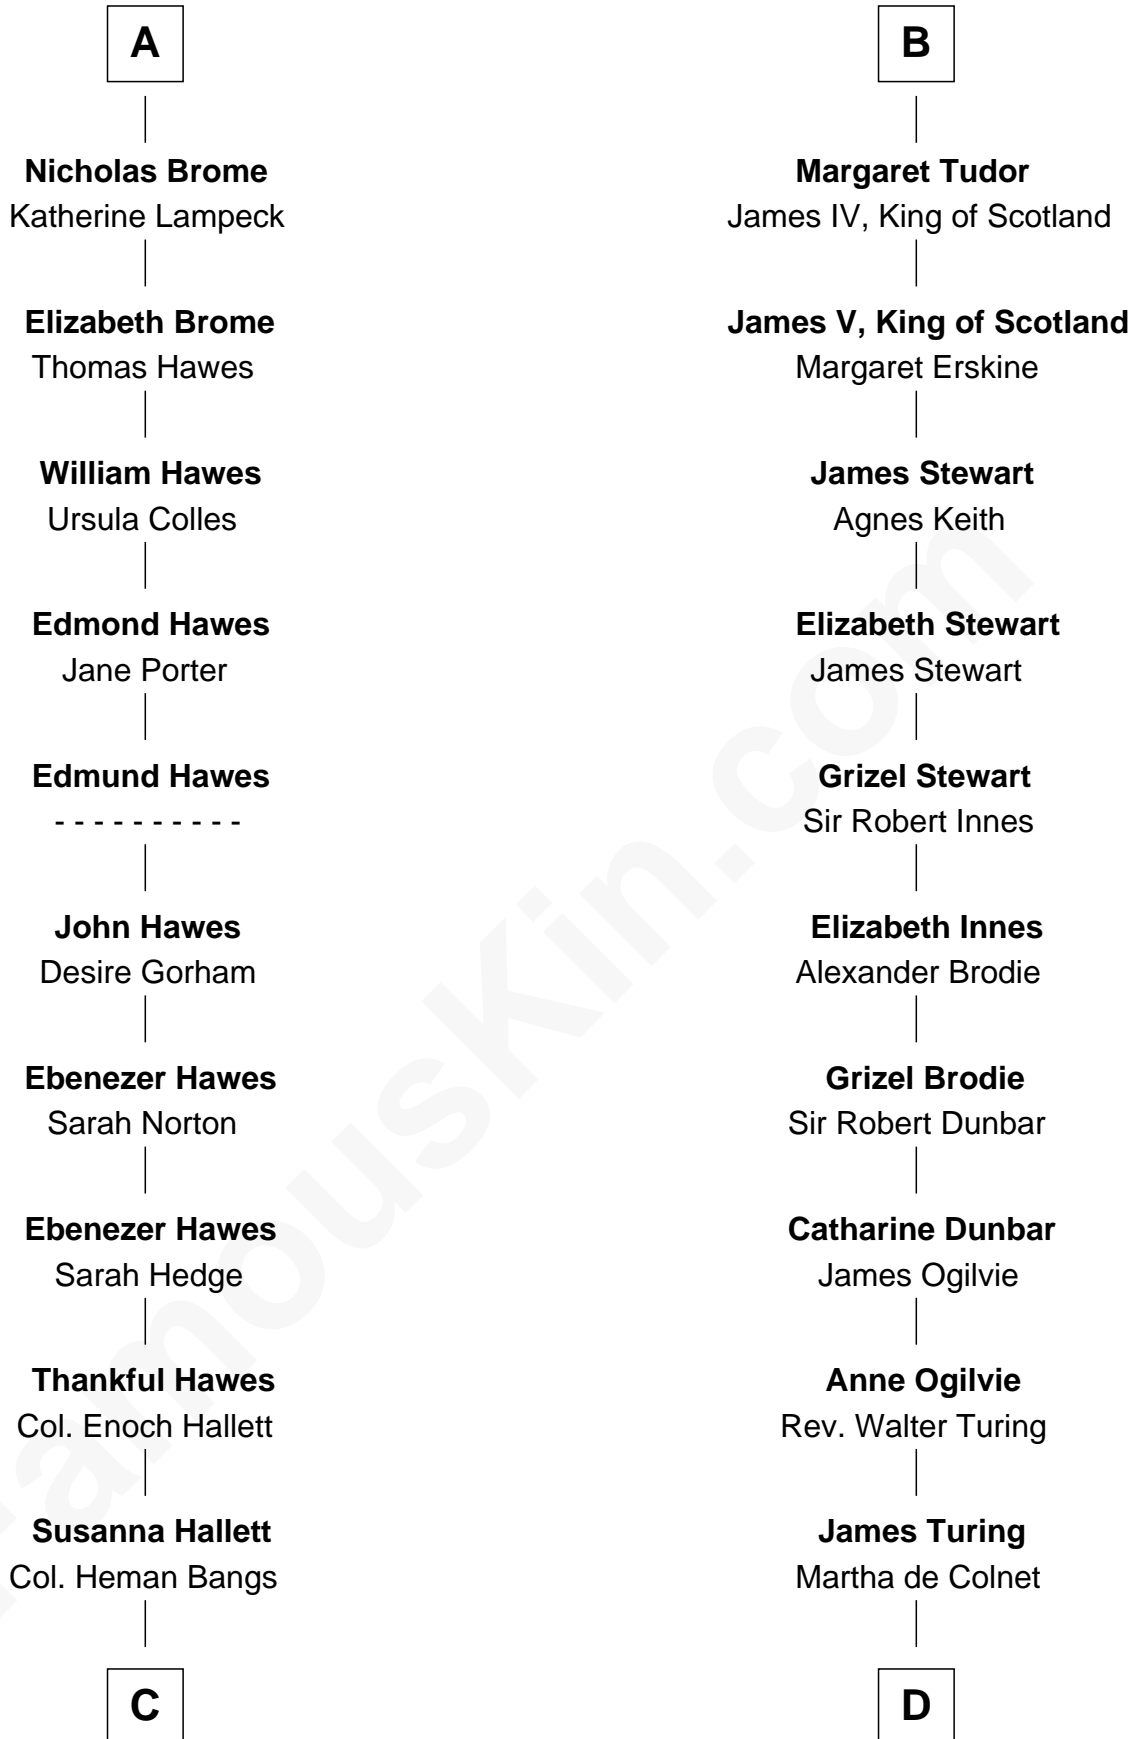

FamousKin.com

Relationship Chart of Eugene Foss

45th Governor of Massachusetts

19th cousin 2 times removed of

Alan Turing

WWII Codebreaker of Nazi Enigma Machine

C

Amanda Bangs
Samuel Bartlett Foss

George Edmund Foss
Marcia Cordelia Noble

Eugene Foss
45th Governor of Massachusetts

D

John Turing
Margaret Tennant

John Robert Turing
Jean Stewart Fraser

Rev. John Robert Turing
Fanny Montague Boyd

Julius Matheson Turing
Ethel Sara Stoney