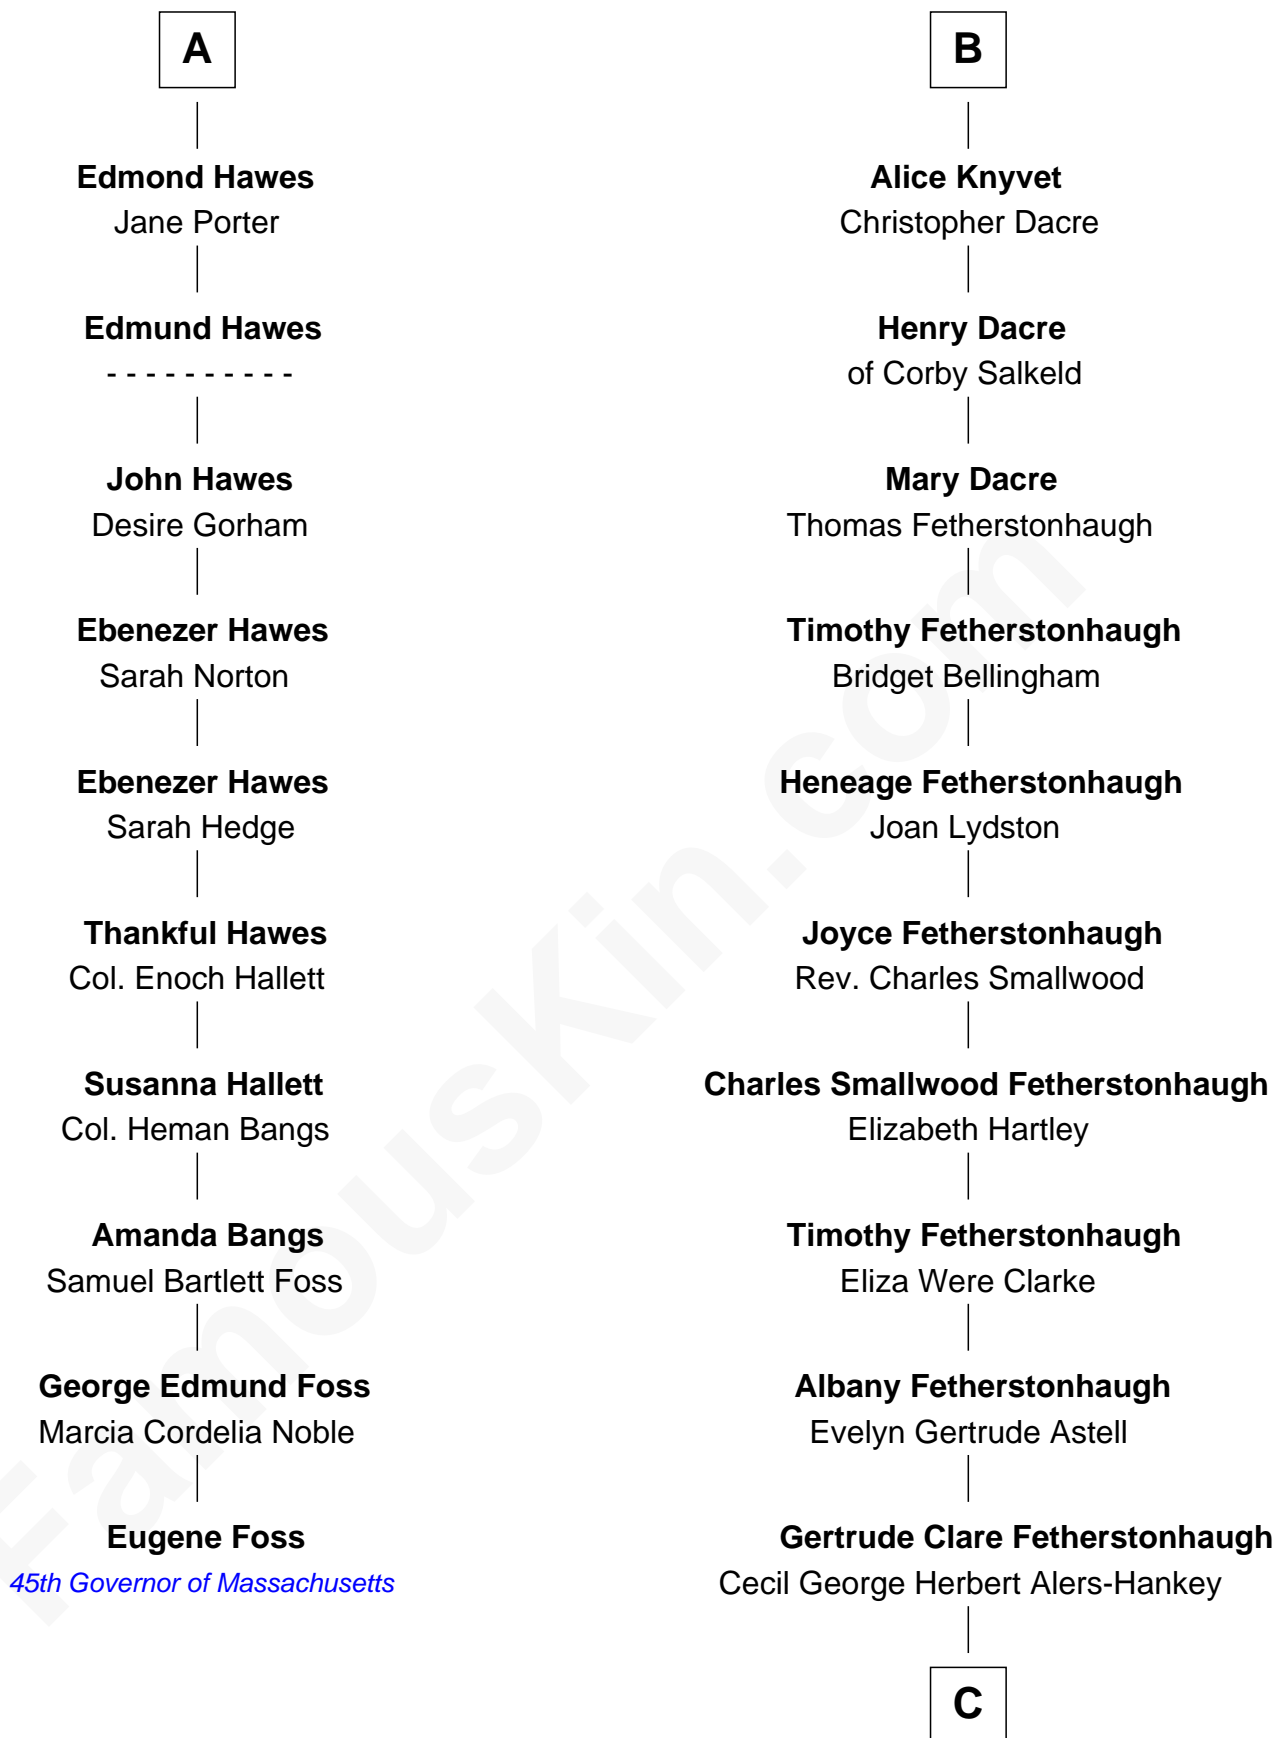

FamousKin.com

Relationship Chart of Eugene Foss

45th Governor of Massachusetts

16th cousin 3 times removed of

Tilda Swinton

Movie Actress

Sir John Howard

Alice de Bois

C

Mariora Beatrice Evelyn Rochfort Alers-Hankey

Alan Henry Campbell Swinton

Sir John Swinton

Judith Balfour Killen

Tilda Swinton

Movie Actress

FamousKin.com