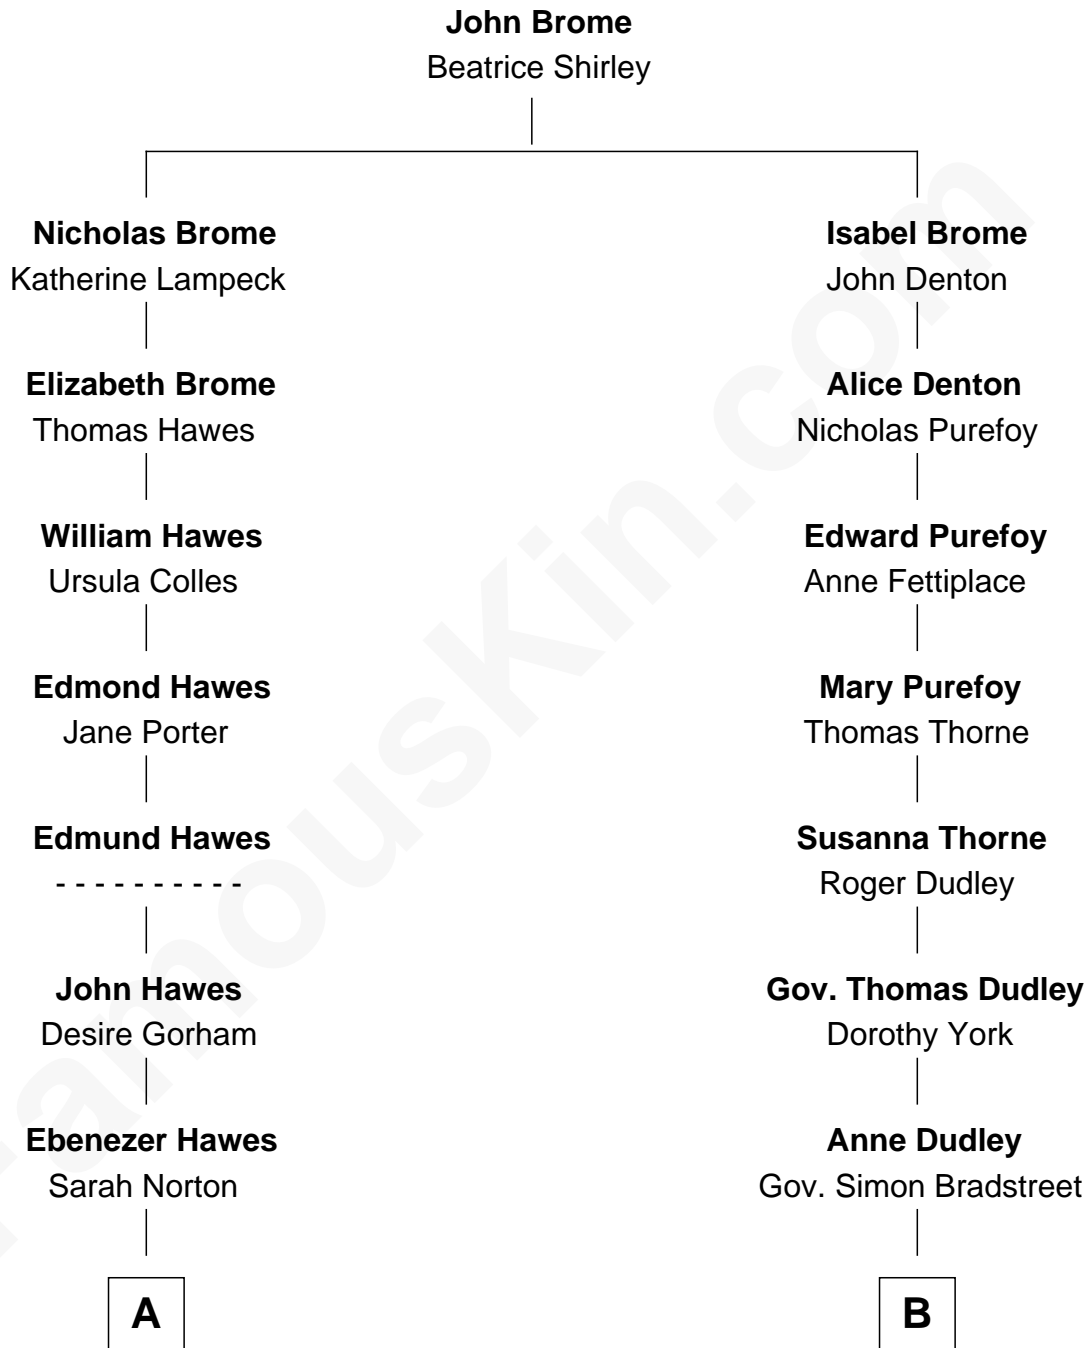

FamousKin.com

Relationship Chart of Eugene Foss

45th Governor of Massachusetts

11th cousin 1 time removed of

Jane (Appleton) Pierce

First Lady of President Franklin Pierce

A

Ebenezer Hawes

Sarah Hedge

Thankful Hawes

Col. Enoch Hallett

Susanna Hallett

Col. Heman Bangs

Amanda Bangs

Samuel Bartlett Foss

George Edmund Foss

Marcia Cordelia Noble

Eugene Foss

45th Governor of Massachusetts

B

Sarah Bradstreet

Rev. Richard Hubbard

John Hubbard

Mary Brown