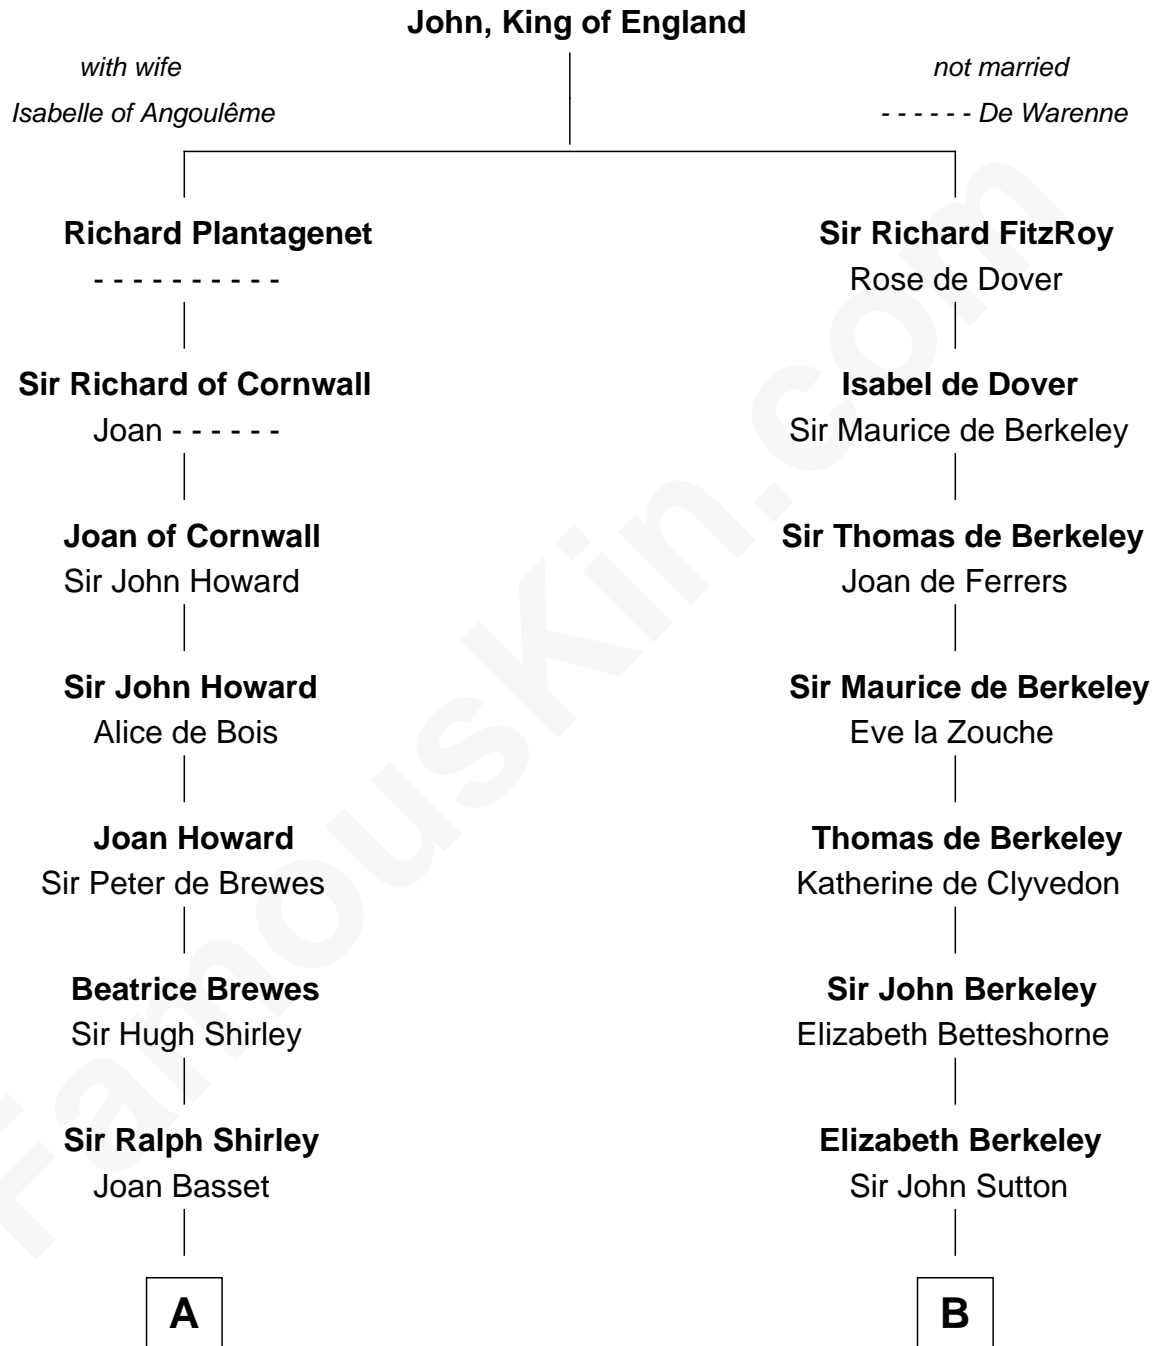

FamousKin.com

Relationship Chart of Eugene Foss

45th Governor of Massachusetts

20th cousin 1 time removed of

Henry Sturgis Morgan

Co-Founder of Morgan Stanley

C

Susanna Hallett
Col. Heman Bangs

Amanda Bangs
Samuel Bartlett Foss

George Edmund Foss
Marcia Cordelia Noble

Eugene Foss
45th Governor of Massachusetts

D

William Gedney Tracy
Rachel Huntington

Charles F. Tracy
Louisa Kirkland

Frances Louisa Tracy
John Pierpont Morgan