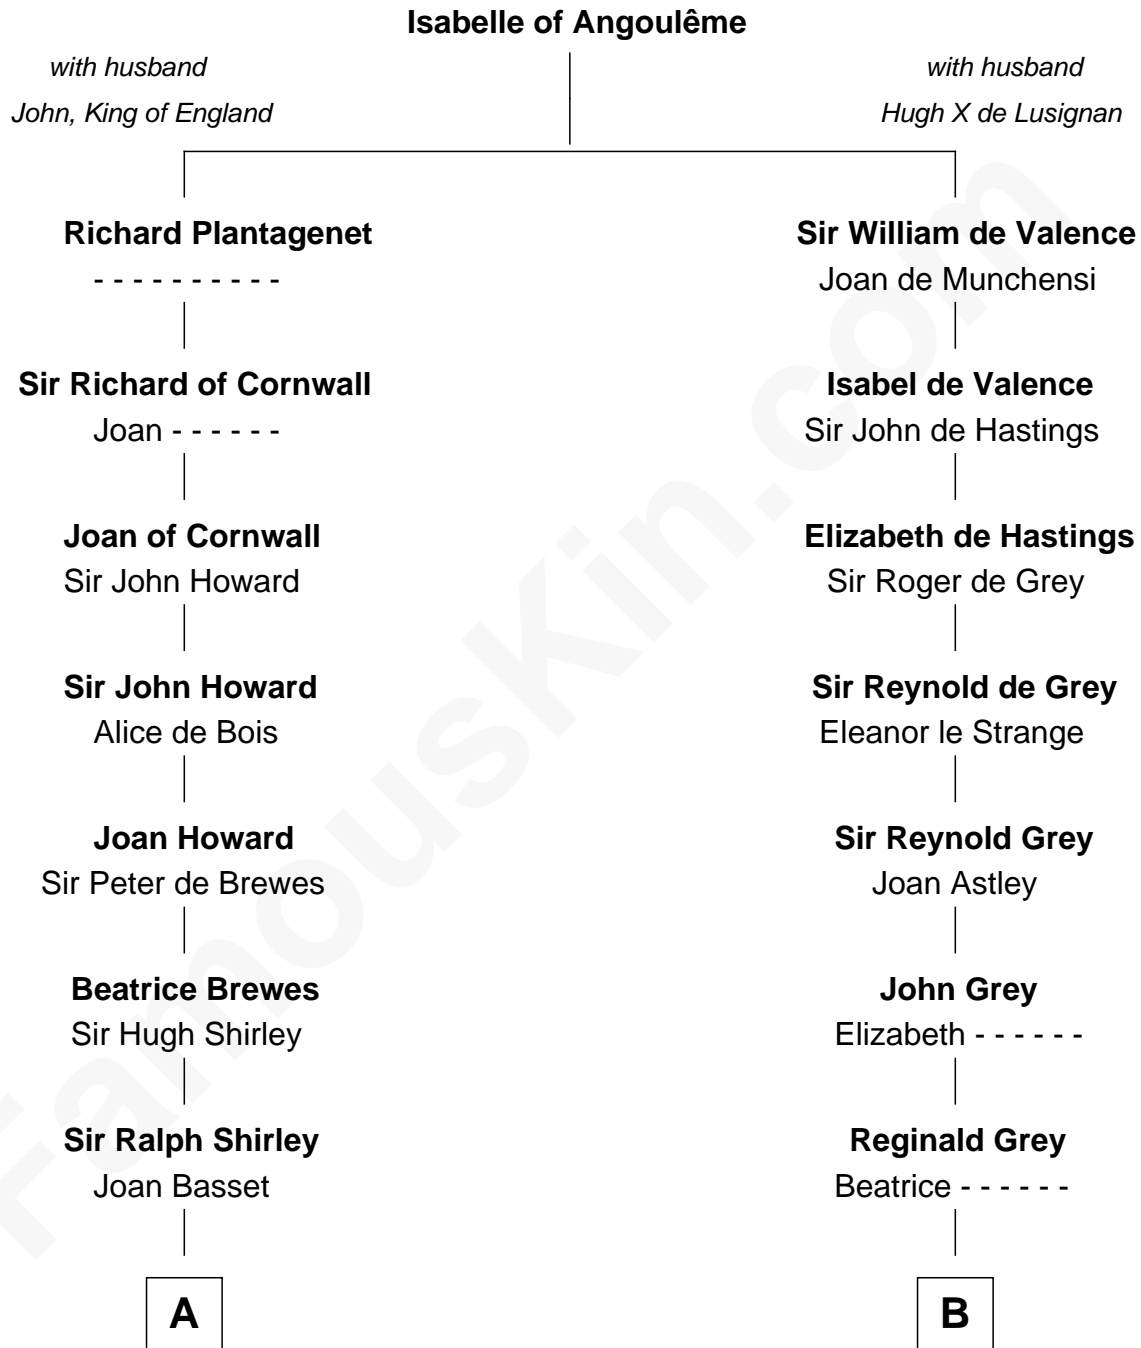

FamousKin.com

Relationship Chart of Eugene Foss

45th Governor of Massachusetts

20th cousin 1 time removed of

Henry Sturgis Morgan

Co-Founder of Morgan Stanley

C

Susanna Hallett
Col. Heman Bangs

Amanda Bangs
Samuel Bartlett Foss

George Edmund Foss
Marcia Cordelia Noble

Eugene Foss
45th Governor of Massachusetts

D

Mary Sheldon Lord
John Pierpont

Juliet Pierpont
Junius Spencer Morgan

John Pierpont Morgan
Frances Louisa Tracy