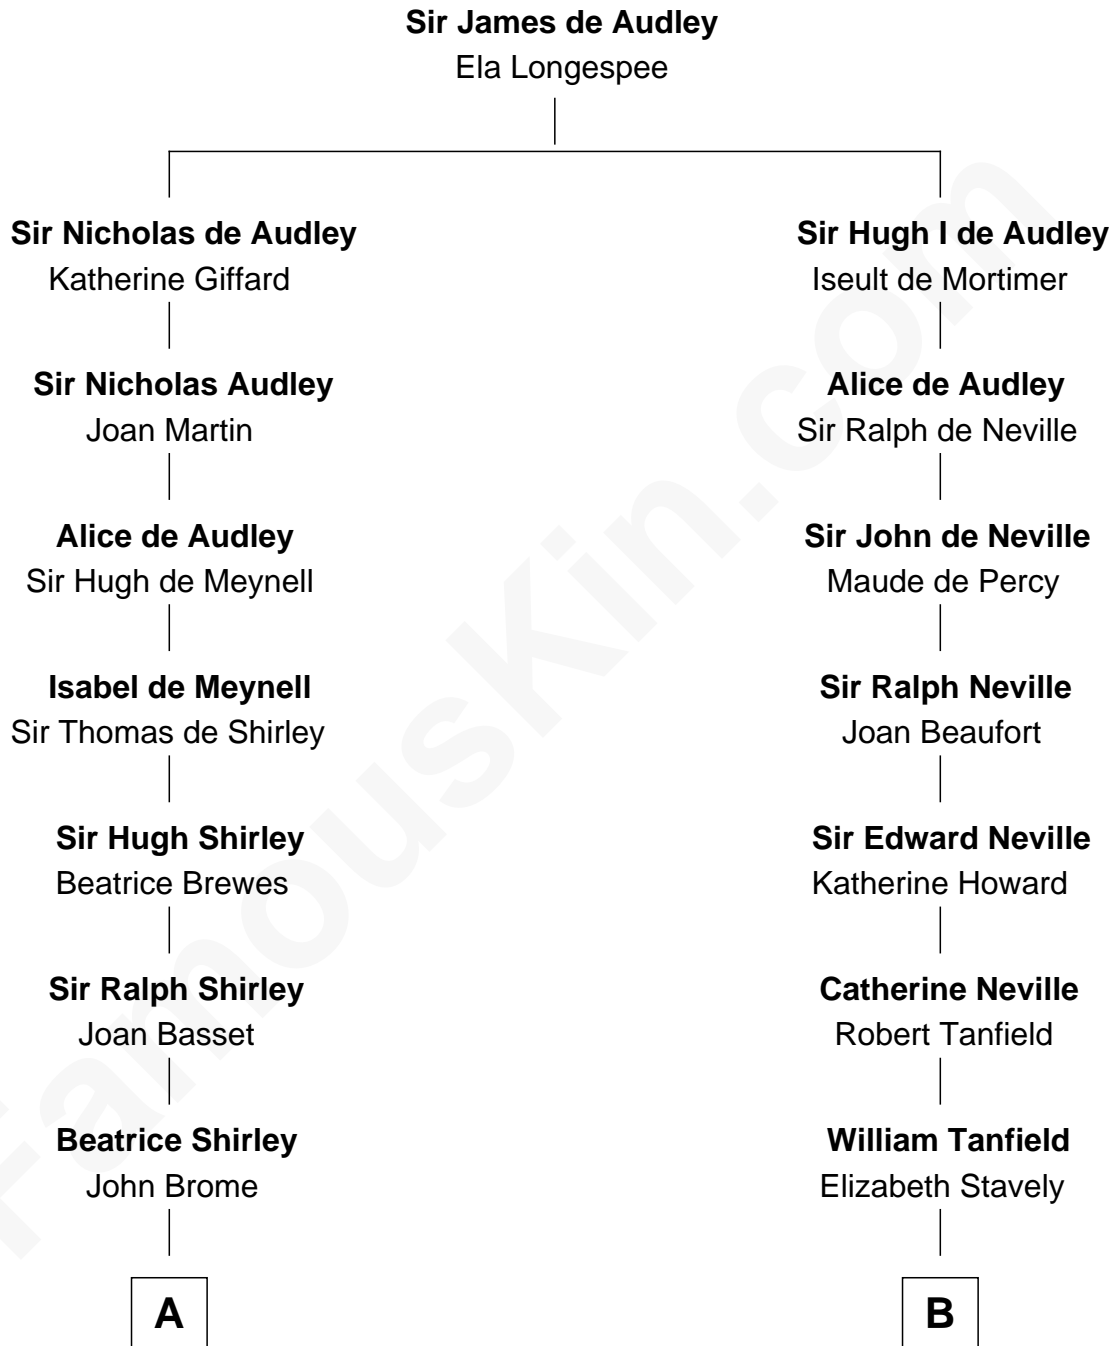

FamousKin.com

Relationship Chart of Eugene Foss

45th Governor of Massachusetts

18th cousin 1 time removed of

Fitzhugh Lee

40th Governor of Virginia

C

Amanda Bangs
Samuel Bartlett Foss

George Edmund Foss
Marcia Cordelia Noble

Eugene Foss
45th Governor of Massachusetts

D

Sydney Smith Lee
Anna Maria Mason

Fitzhugh Lee
40th Governor of Virginia

FamousKin.com