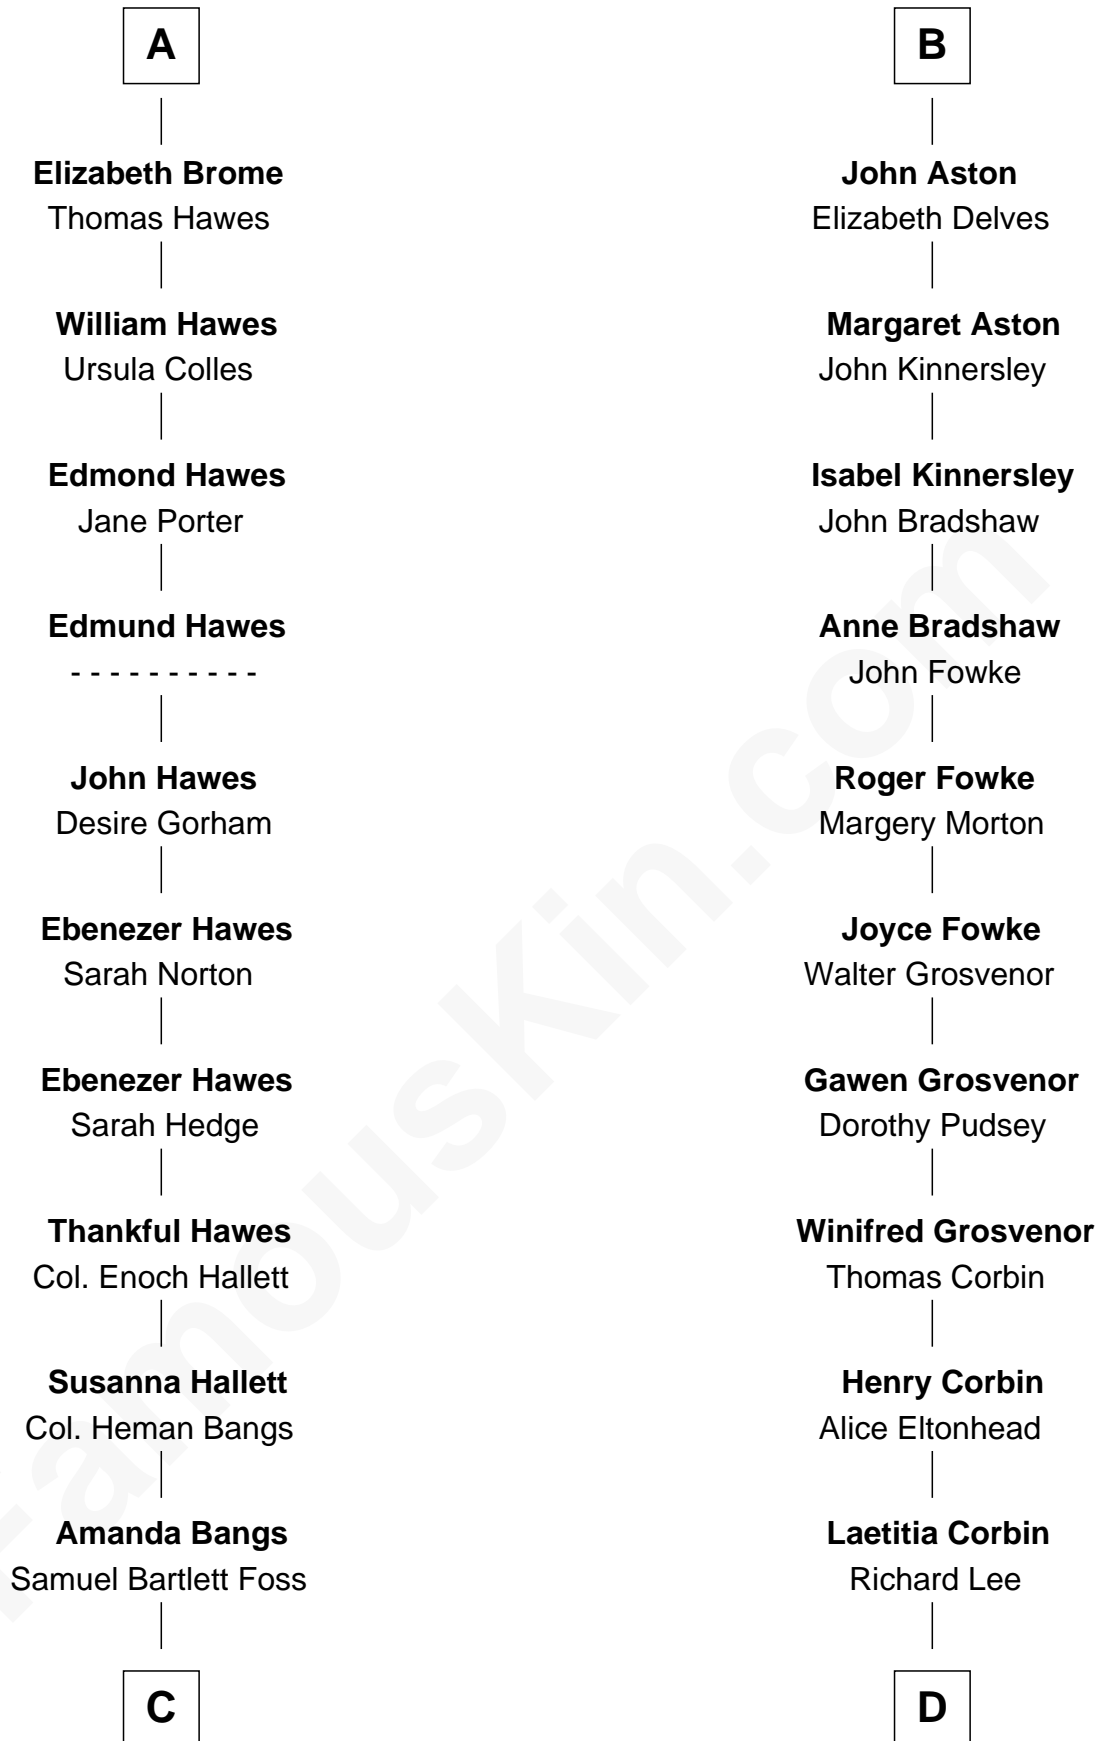

FamousKin.com

Relationship Chart of Eugene Foss

45th Governor of Massachusetts

18th cousin 1 time removed of

Thomas Sim Lee

2nd and 7th Governor of Maryland

Sir Robert de Ros

Isabel de Aubeney

C

George Edmund Foss
Marcia Cordelia Noble

Eugene Foss
45th Governor of Massachusetts

D

Philip Lee
Sarah Brooke

Thomas Lee
Christiana Sim

Thomas Sim Lee
2nd and 7th Governor of Maryland

FamousKin.com