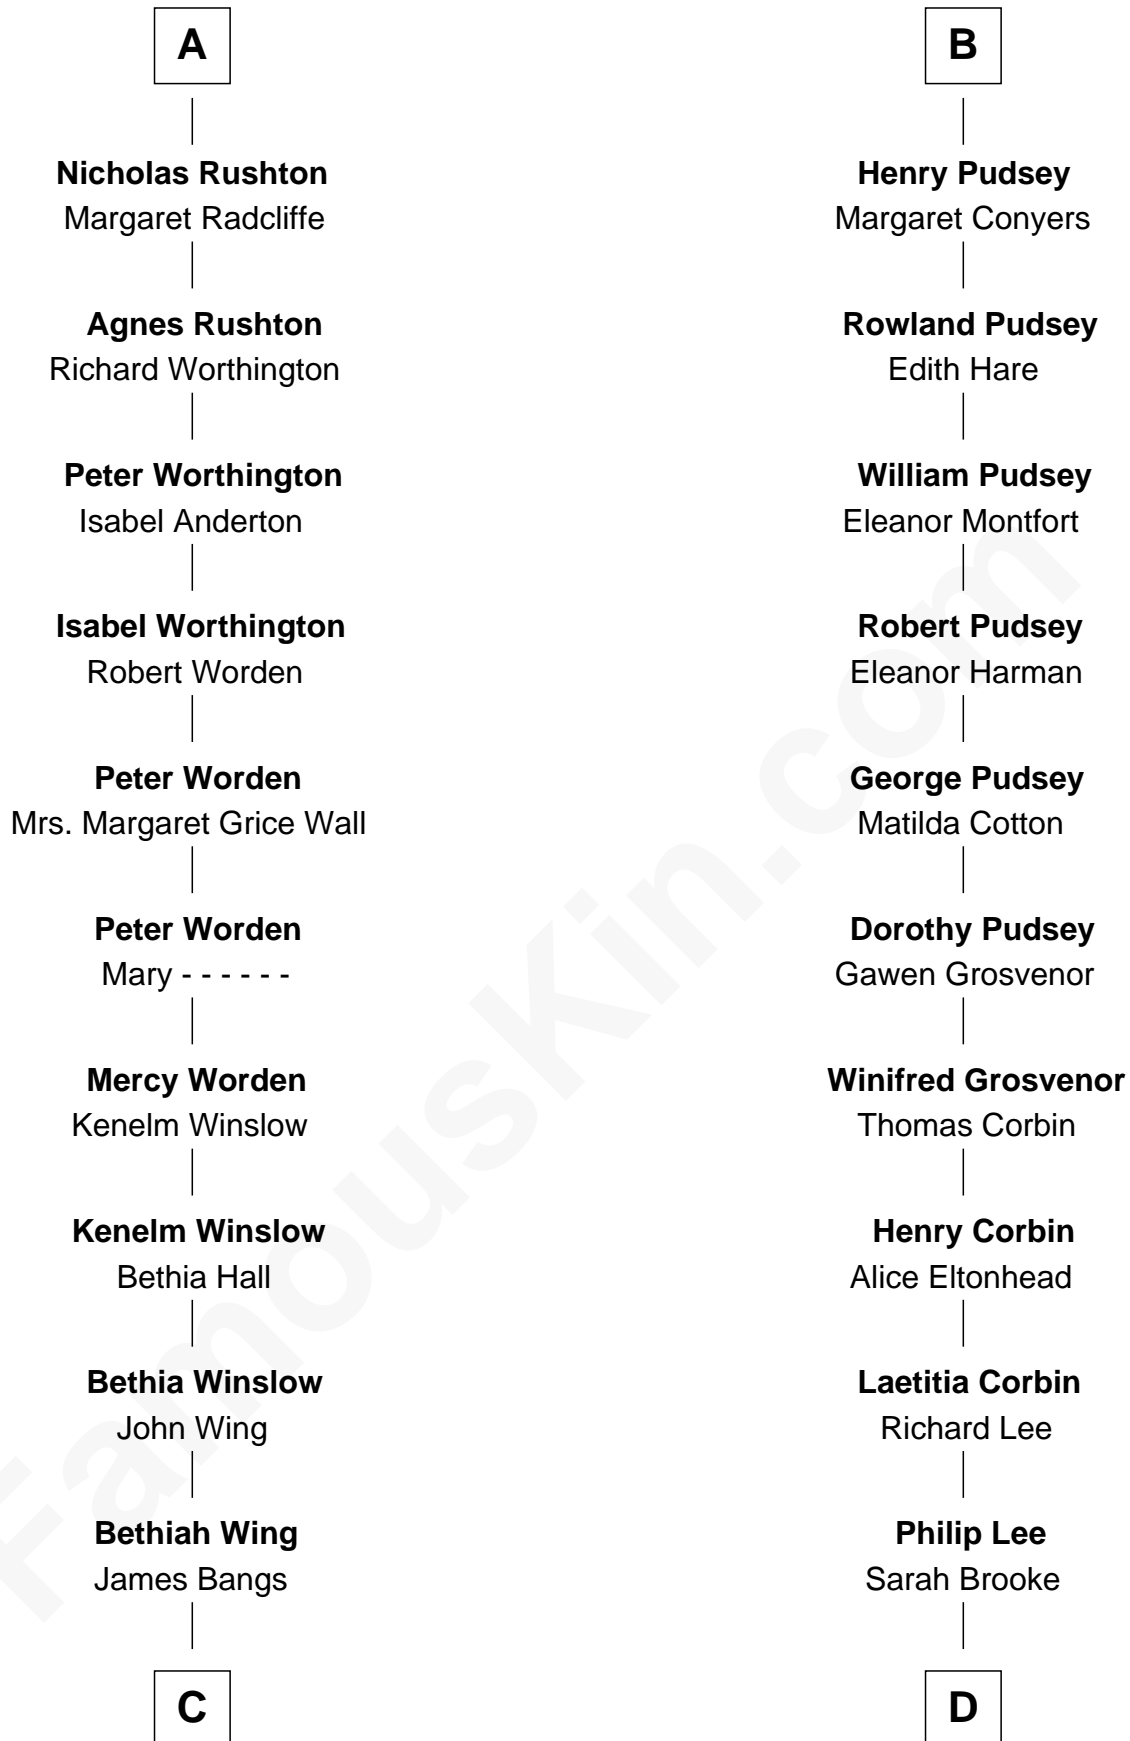

FamousKin.com

Relationship Chart of Eugene Foss

45th Governor of Massachusetts

18th cousin 3 times removed of

Thomas Sim Lee

2nd and 7th Governor of Maryland

Sir William de Ros

Eustache Fitz Ralph